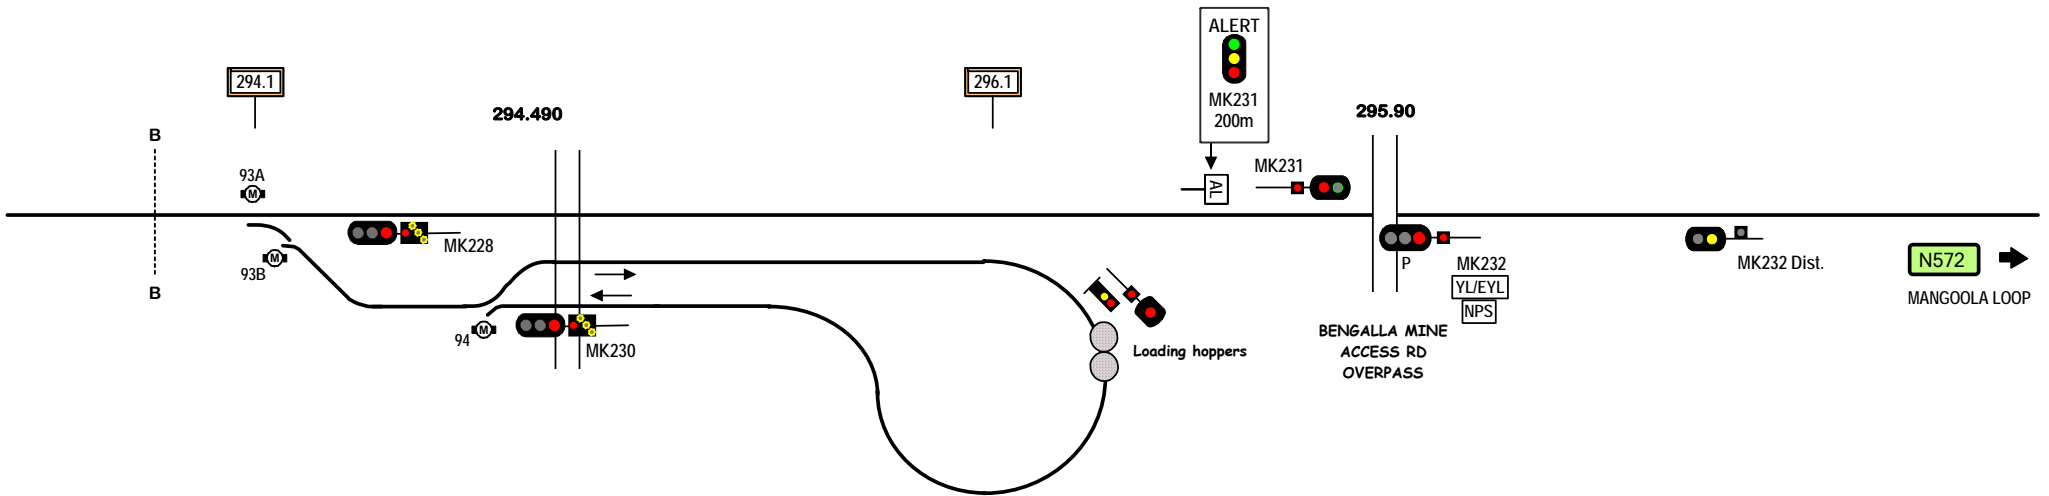

← N519
MUSWELLBROOK

BENGALLA LOOP

BENGALLA COAL

STANDARD GAUGE TRACK
(MUSWELLBROOK) - BENGALLA

Signal Locations
Home Support

© 2007 G F Vincent

N571