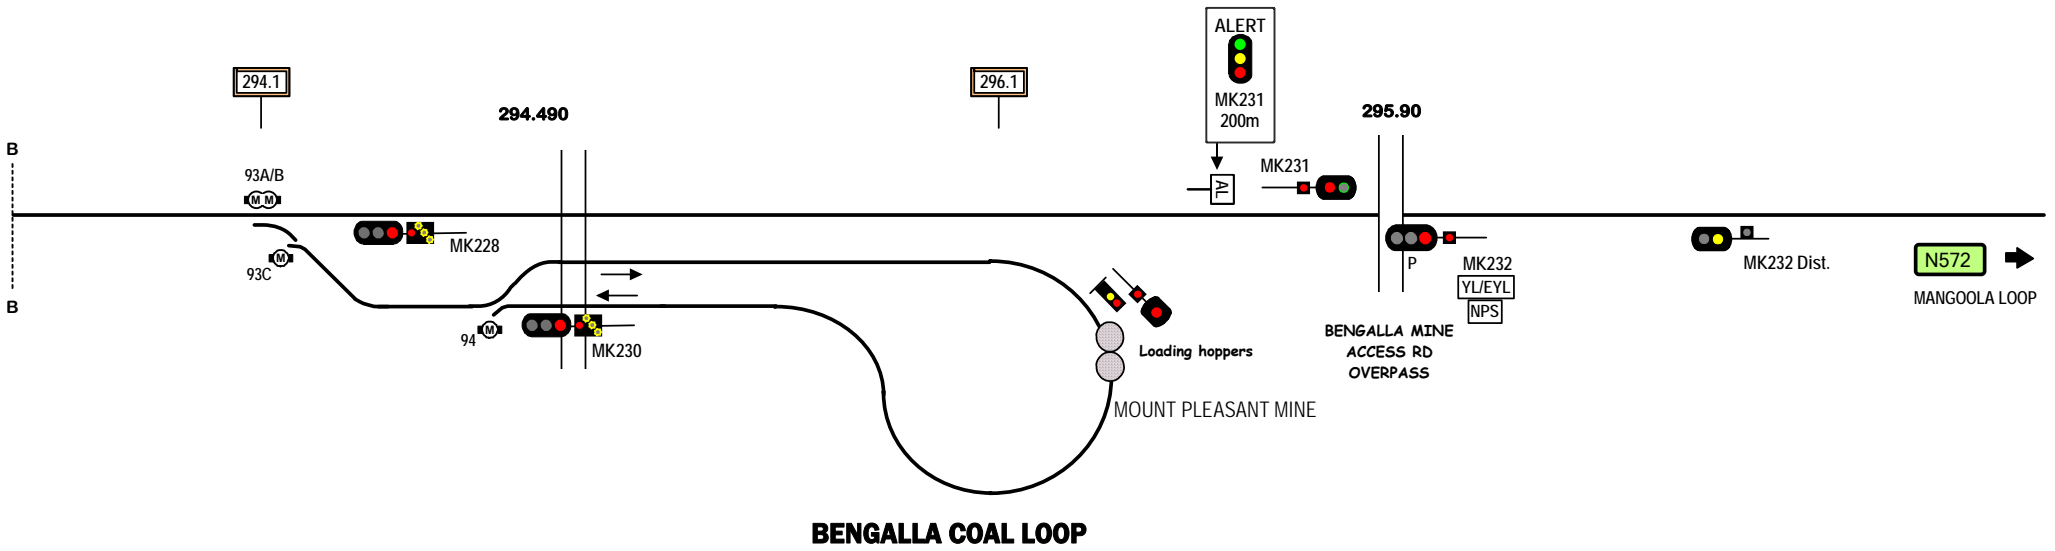

← N519  
MUSWELLBROOK

**BENGALLA COAL LOOP**

Signal Locations  
Home Support

© 2007 G F Vincent

STANDARD GAUGE TRACK  
**(MUSWELLBROOK) - BENGALLA**

N571