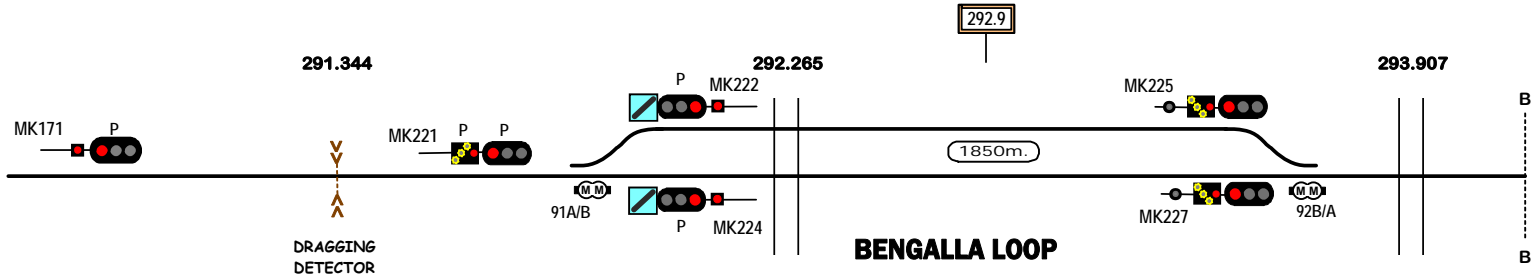

← N519
MUSWELLBROOK

BENGALLA LOOP

BENGALLA COAL

STANDARD GAUGE TRACK
(MUSWELLBROOK) - BENGALLA

Signal Locations
Home Support

© 2007 G F Vincent

N571