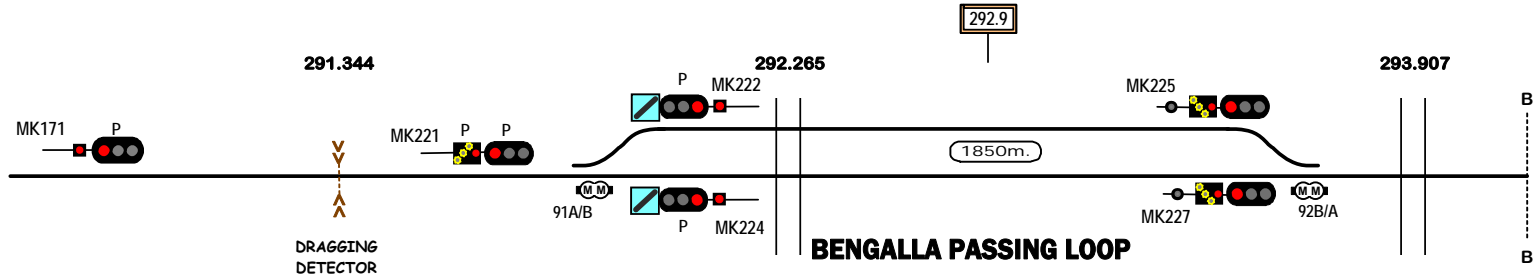

← N519
MUSWELLBROOK

Signal Locations
Home Support

© 2007 G F Vincent

STANDARD GAUGE TRACK
(MUSWELLBROOK) - BENGALLA

N571