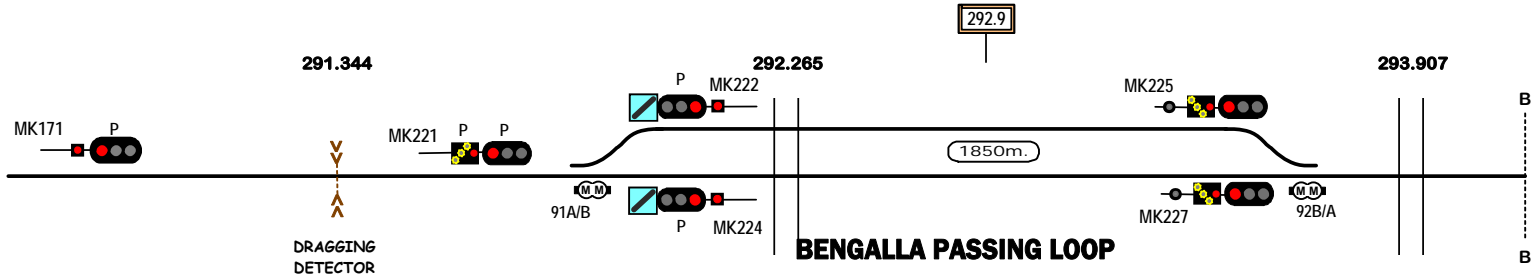

← N519  
MUSWELLBROOK

**BENGALLA COAL LOOP**

Signal Locations  
Home Support

© 2007 G F Vincent

STANDARD GAUGE TRACK  
**(MUSWELLBROOK) - BENGALLA**

N571