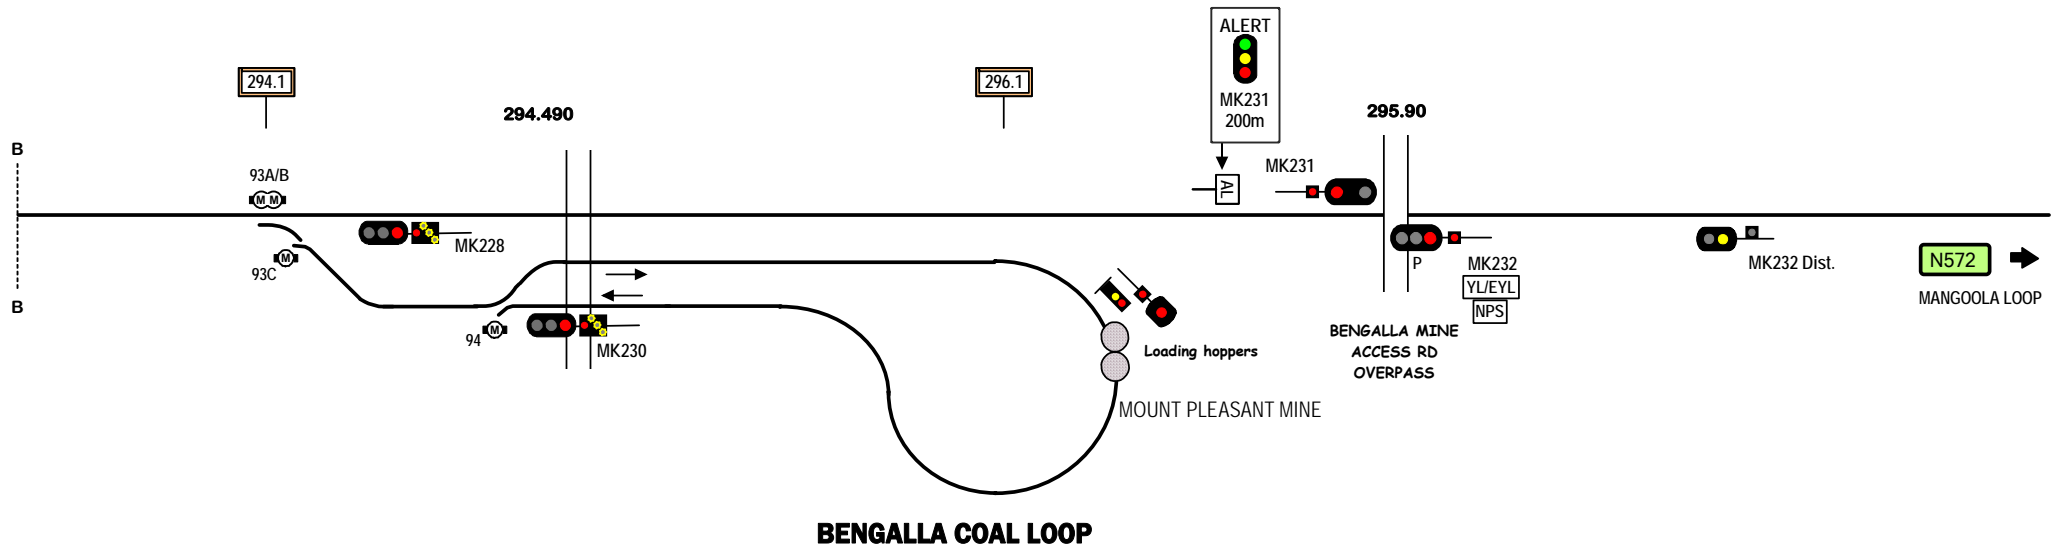

← N519
MUSWELLBROOK

Signal Locations
Home Support

© 2007 G F Vincent

STANDARD GAUGE TRACK
(MUSWELLBROOK) - BENGALLA

N571