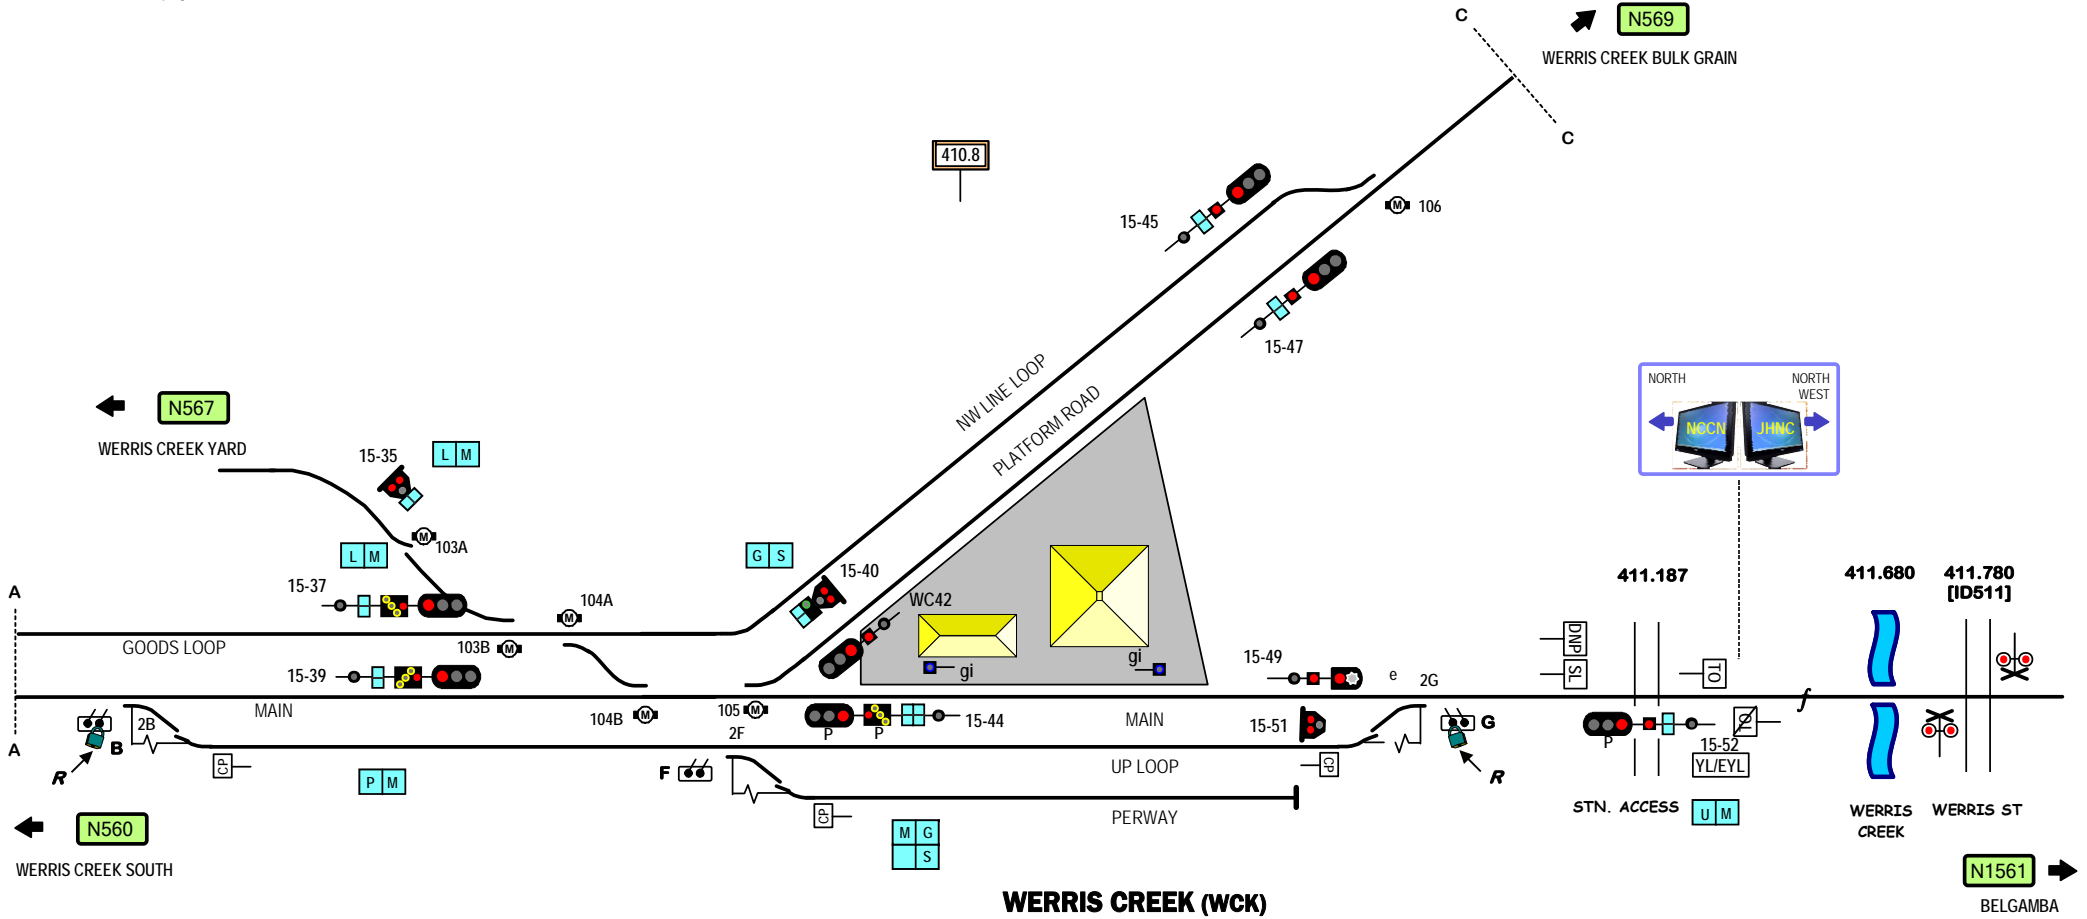

WERRIS CREEK  
on one page

**Signal Locations**

Home Support

© 2008 G F Vincent

STANDARD GAUGE TRACK  
**WERRIS CREEK**

N568