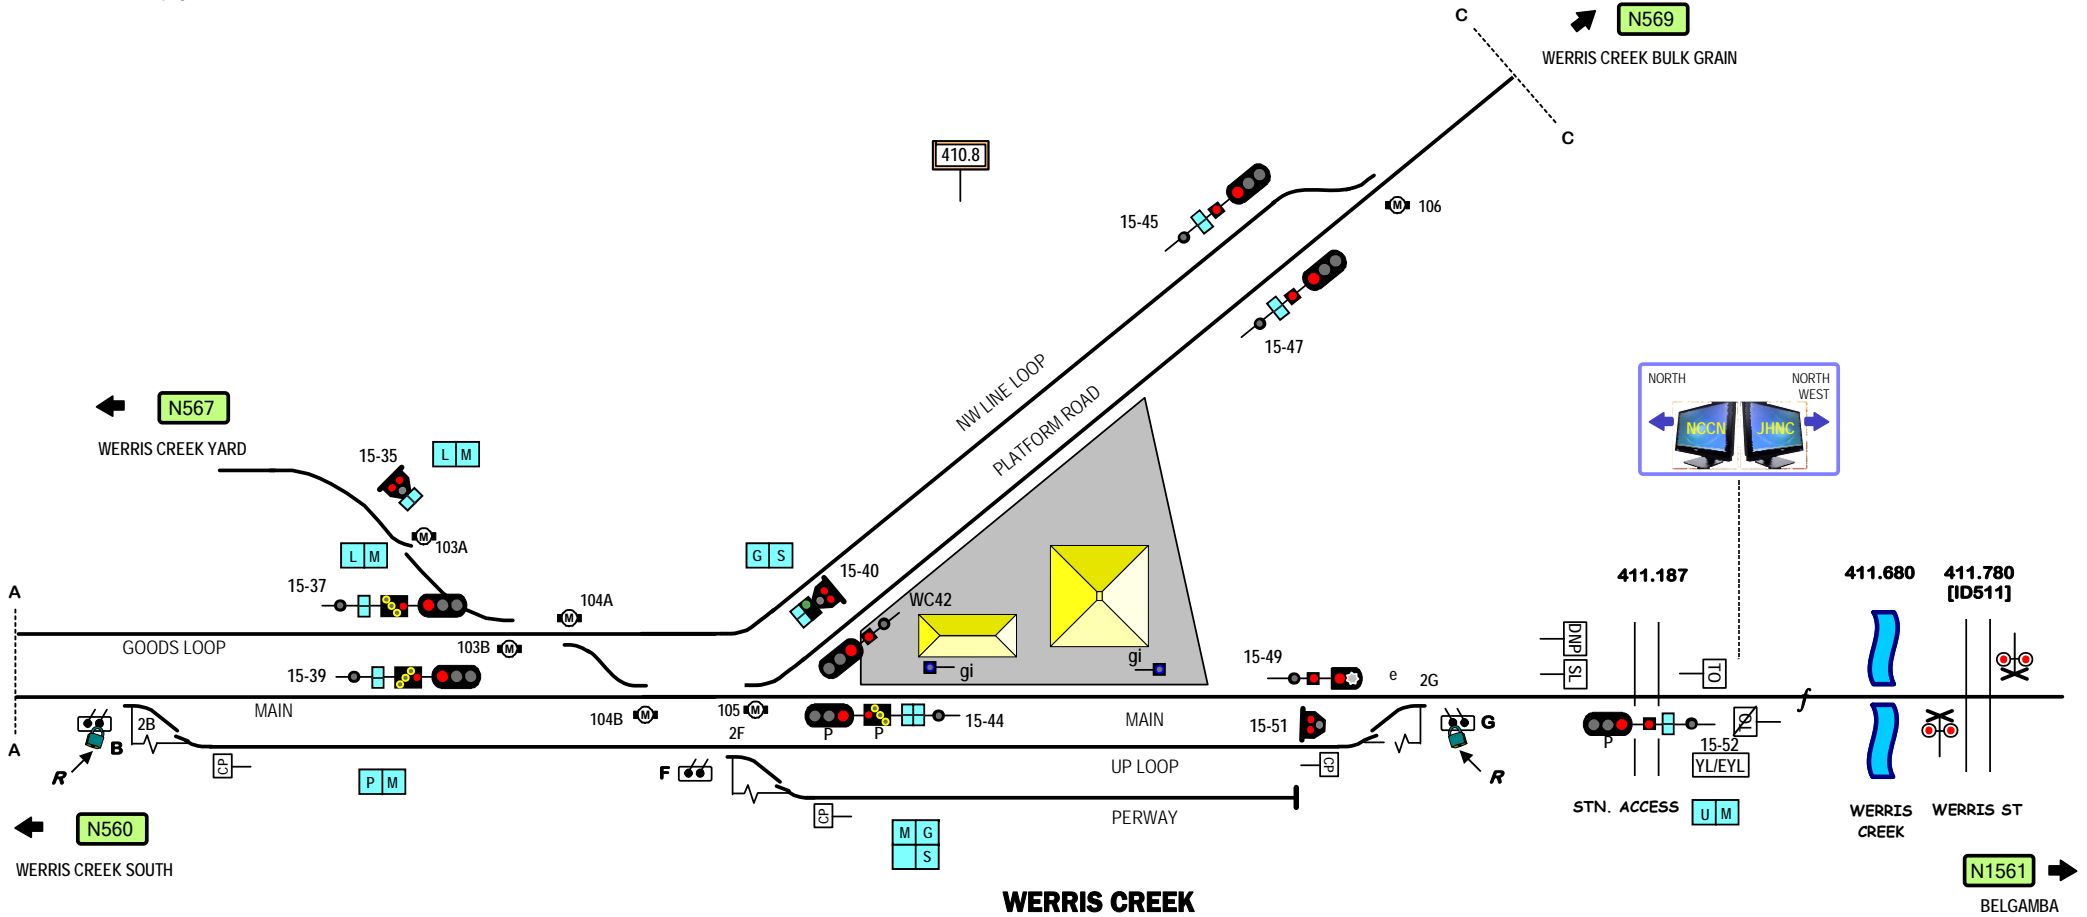

WERRIS CREEK
on one page

WERRIS CREEK

STANDARD GAUGE TRACK
WERRIS CREEK

Signal Locations

Home Support

© 2008 G F Vincent

N568