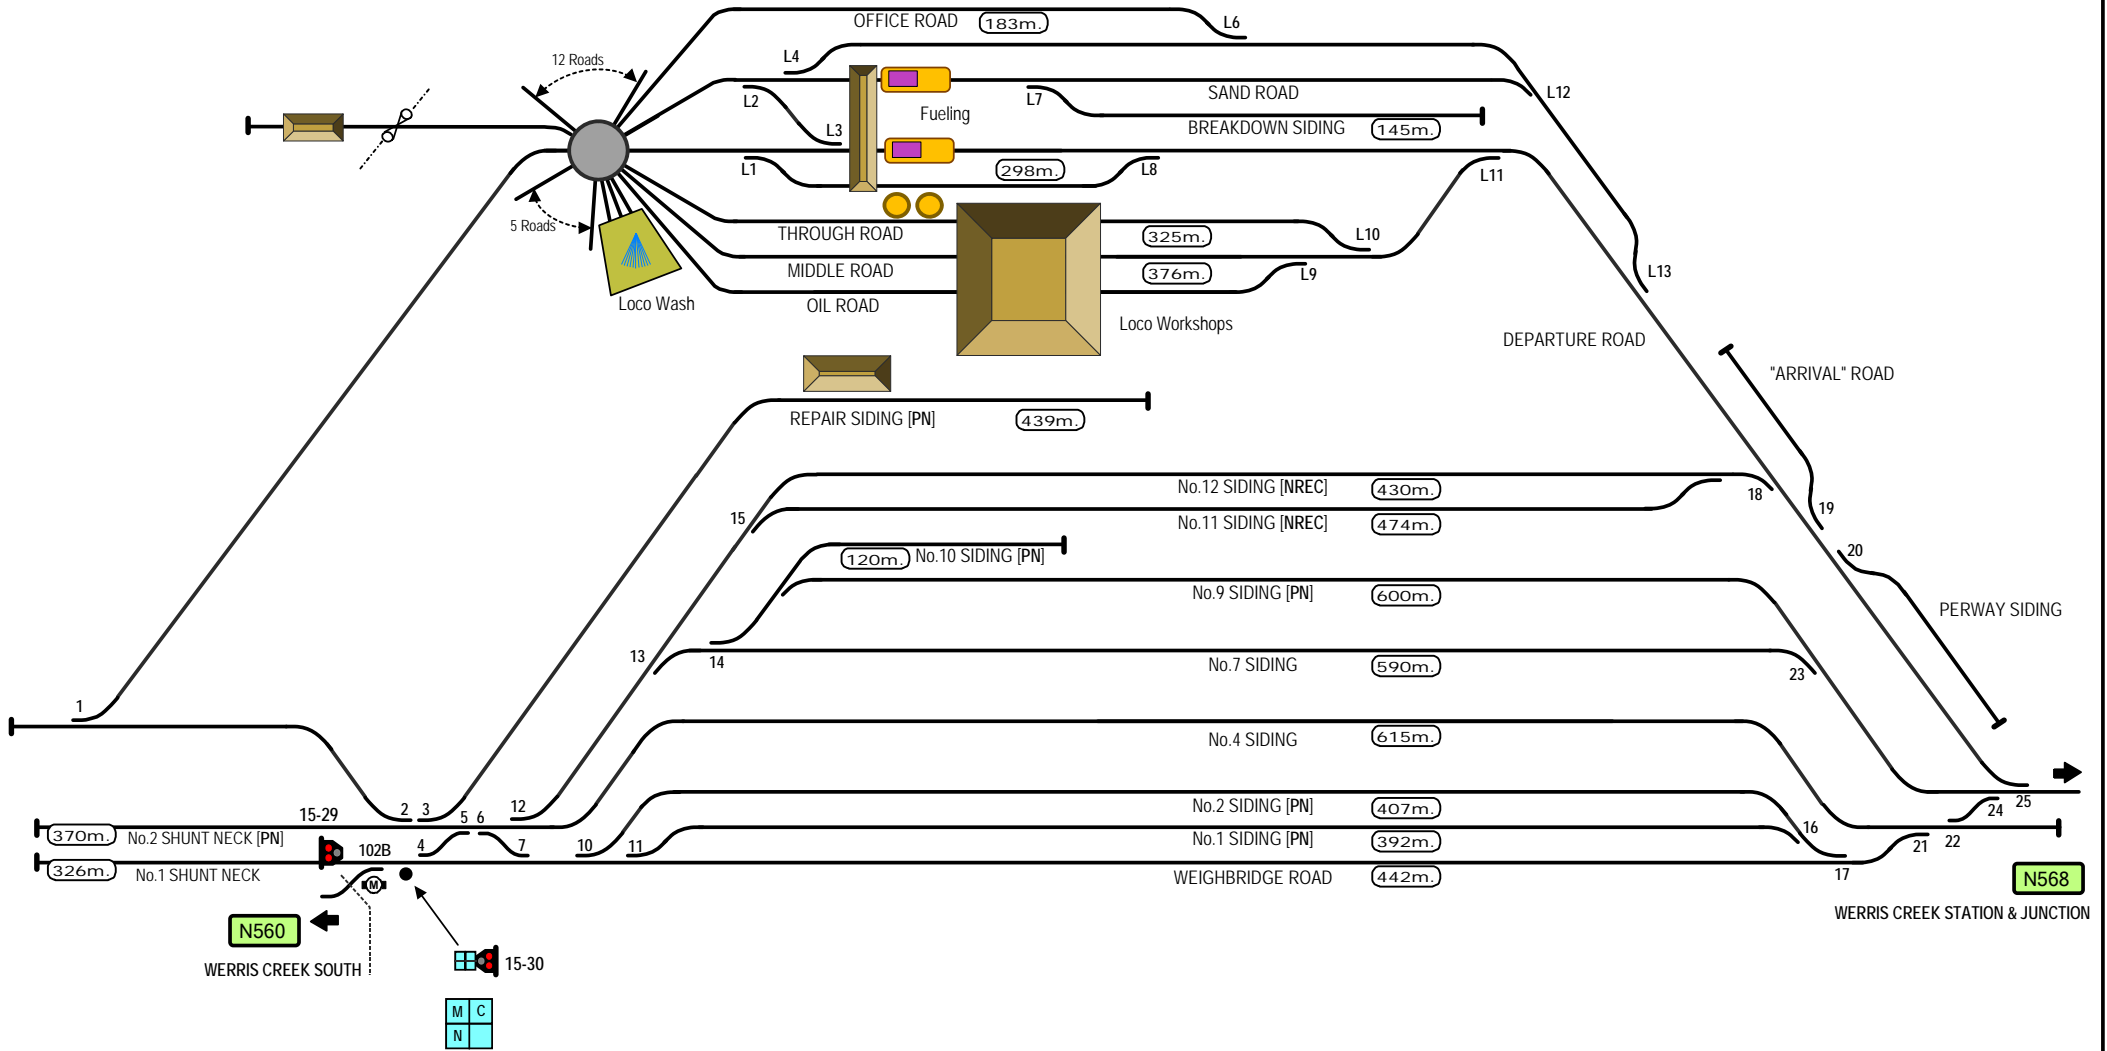

WERRIS CREEK  
on one page

Signal Locations	
Home	Support

© 2016 G F Vincent

# STANDARD GAUGE TRACK WERRIS CREEK YARD

N567