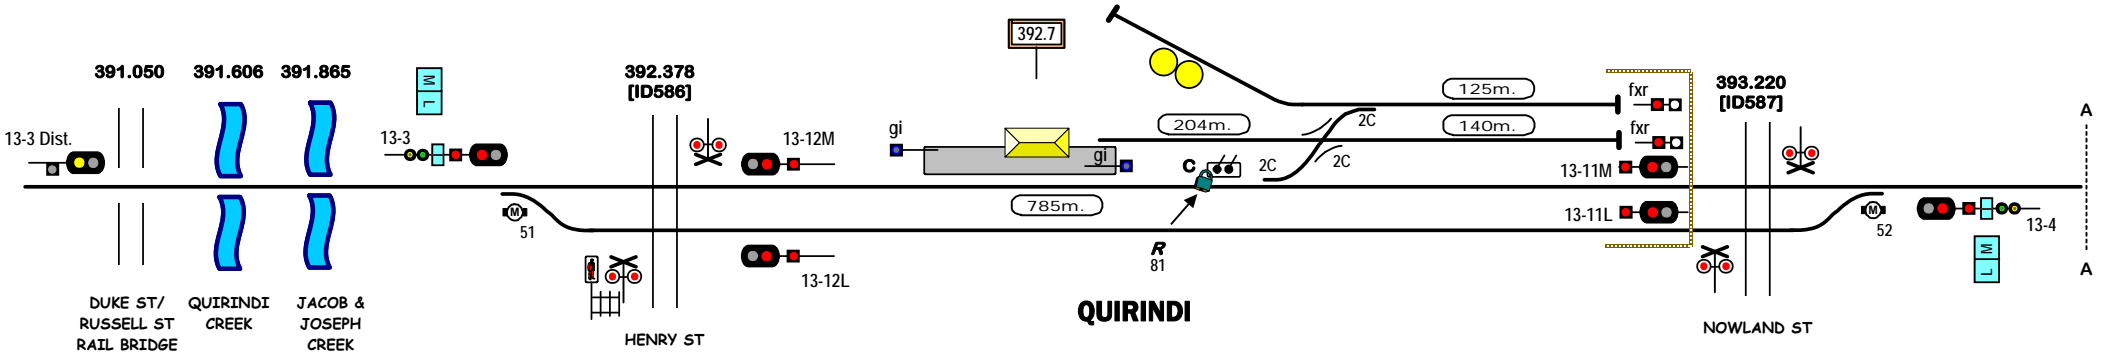

N558

BRAEFIELD

N560

QUIPOLLY

Signal Locations

Home Support

© 2008 G F Vincent

STANDARD GAUGE TRACK  
QUIRINDI - BELLS GATE

N559