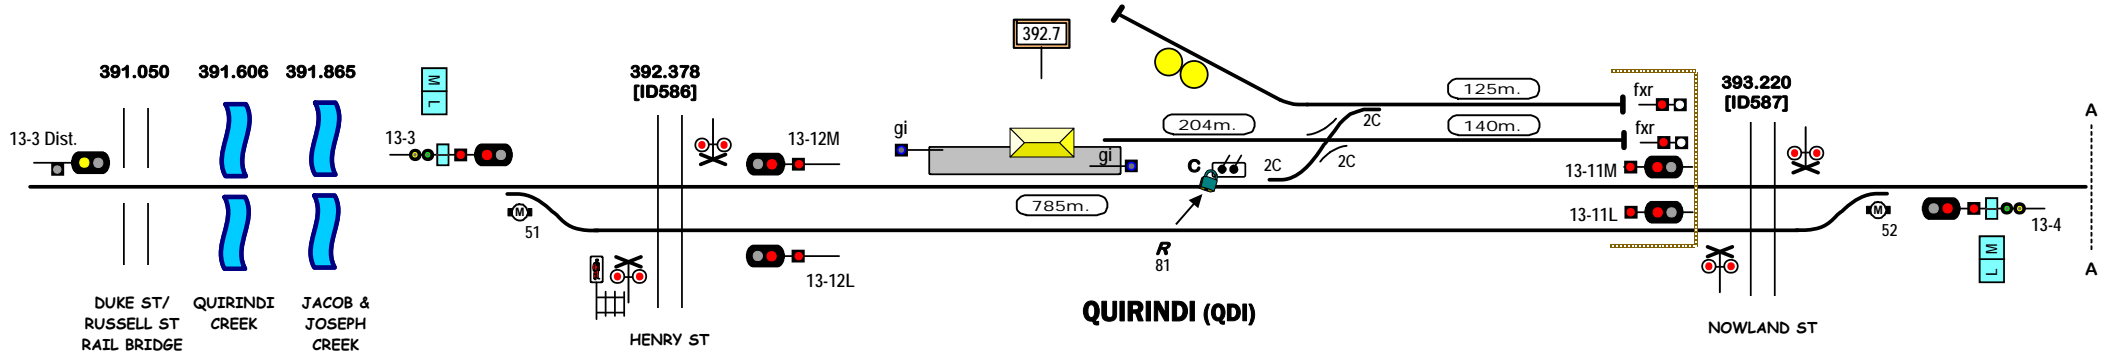

N558

BRAEFIELD

BELLS GATE (BEG)

Simultaneous entry permitted.
Allowable train length = 1350m

STANDARD GAUGE TRACK
QUIRINDI - BELLS GATE

Signal Locations

Home Support

© 2008 G F Vincent

N559