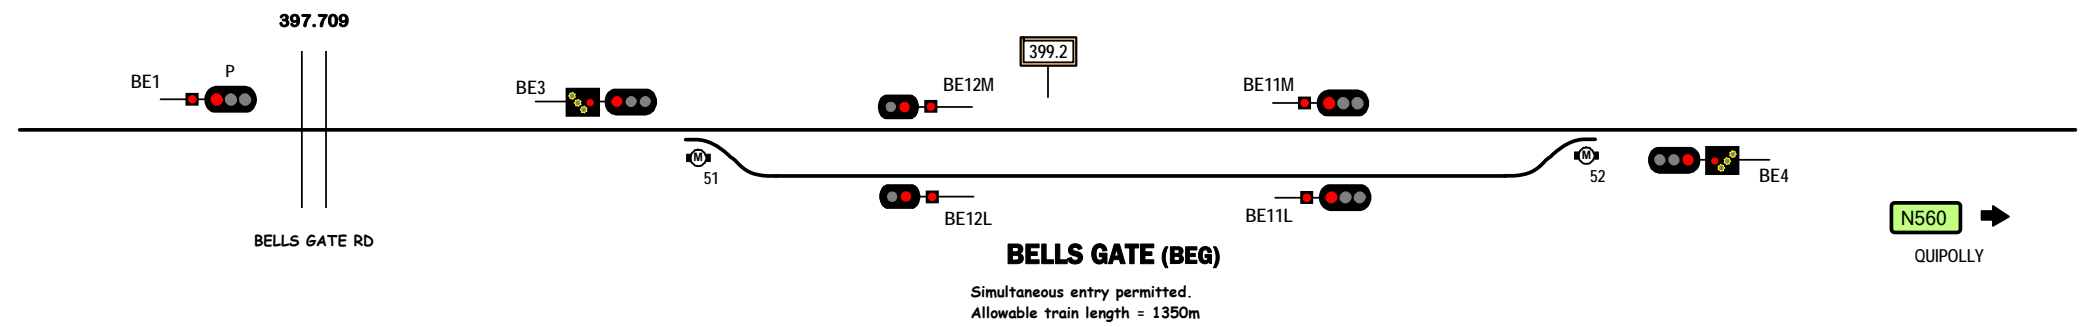

N558

BRAEFIELD

QUIRINDI (QDI)

QUIRINDI GOODS SIDING (QDW)

BELLS GATE (BEG)

Simultaneous entry permitted.
Allowable train length = 1350m

STANDARD GAUGE TRACK QUIRINDI - BELLS GATE

Signal Locations