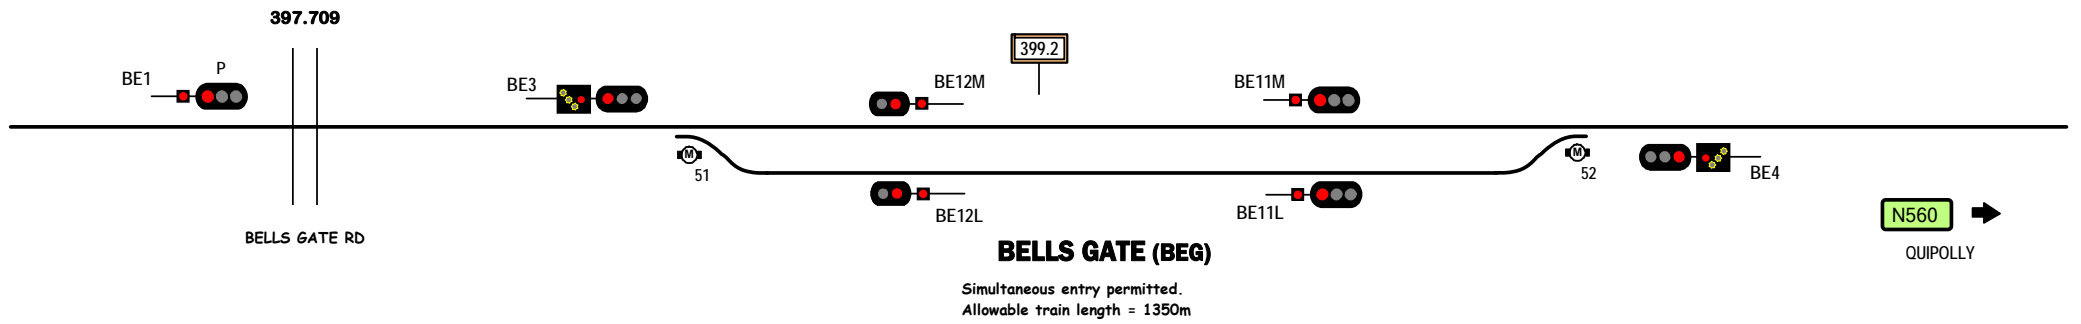

N558

BRAEFIELD

BELLS GATE (BEG)

Simultaneous entry permitted.
Allowable train length = 1350m

STANDARD GAUGE TRACK
QUIRINDI - BELLS GATE

Signal Locations

Home Support

© 2008 G F Vincent

N559