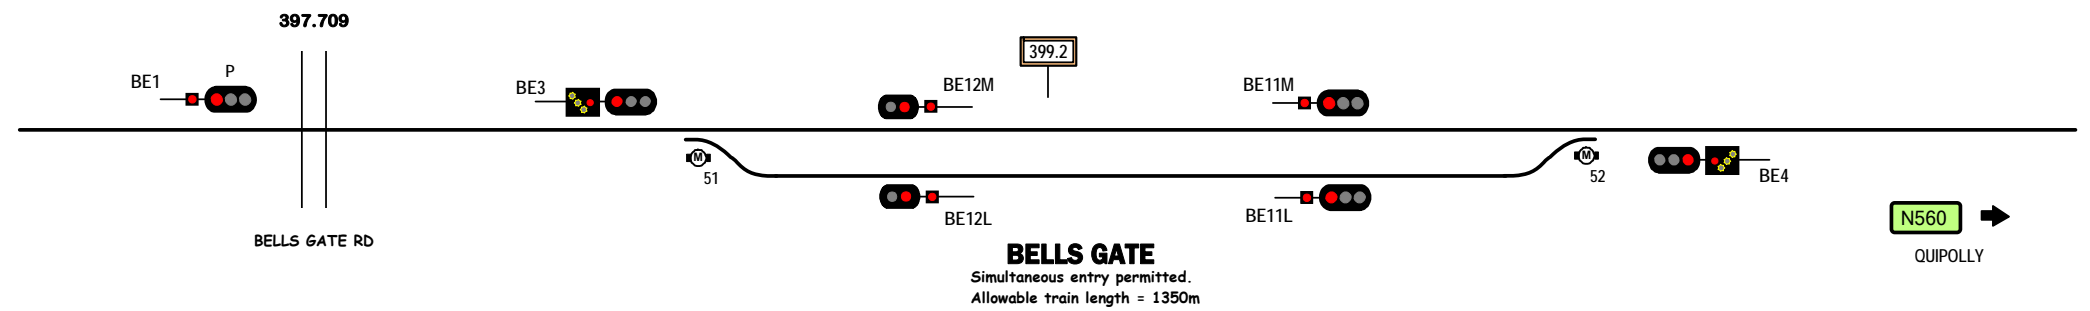

N558

BRAEFIELD

N560

QUIPOLLY

Signal Locations

Home Support

© 2008 G F Vincent

STANDARD GAUGE TRACK  
QUIRINDI - BELLS GATE