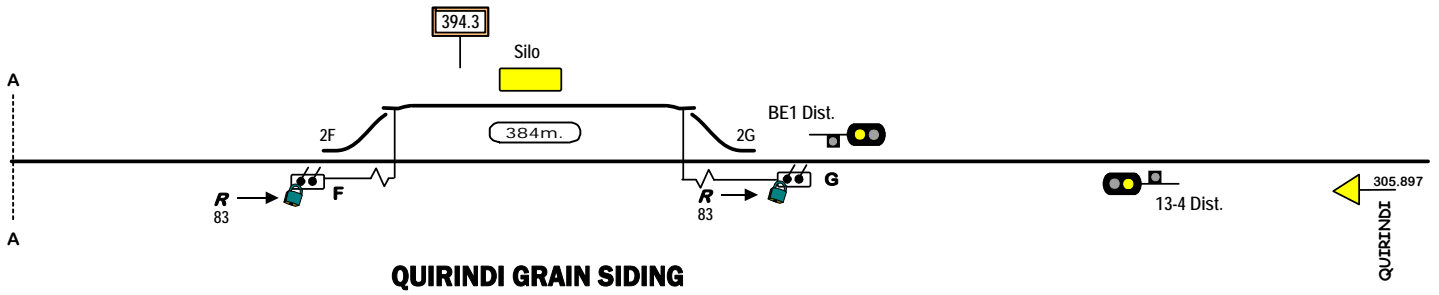

N558

BRAEFIELD

N560

QUIPOLLY

Signal Locations

Home Support

© 2008 G F Vincent

STANDARD GAUGE TRACK  
QUIRINDI - BELLS GATE