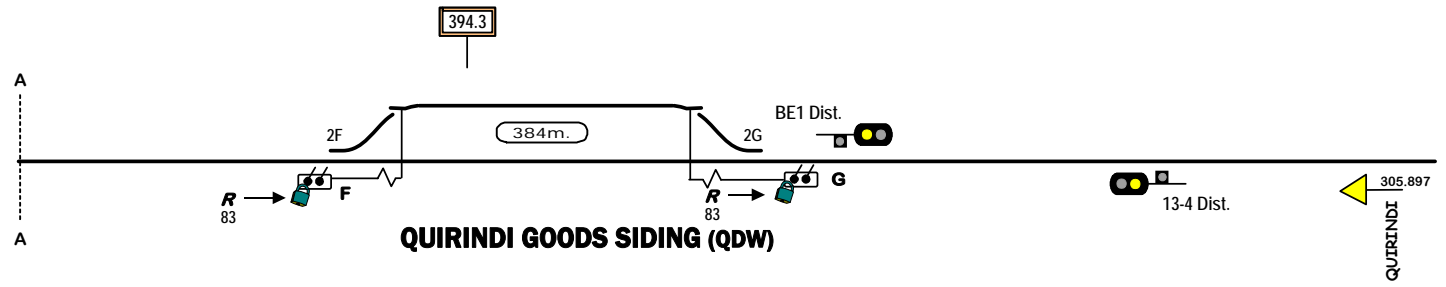

N558

BRAEFIELD

BELLS GATE (BEG)

Simultaneous entry permitted.
Allowable train length = 1350m

STANDARD GAUGE TRACK
QUIRINDI - BELLS GATE

Signal Locations

Home Support

© 2008 G F Vincent