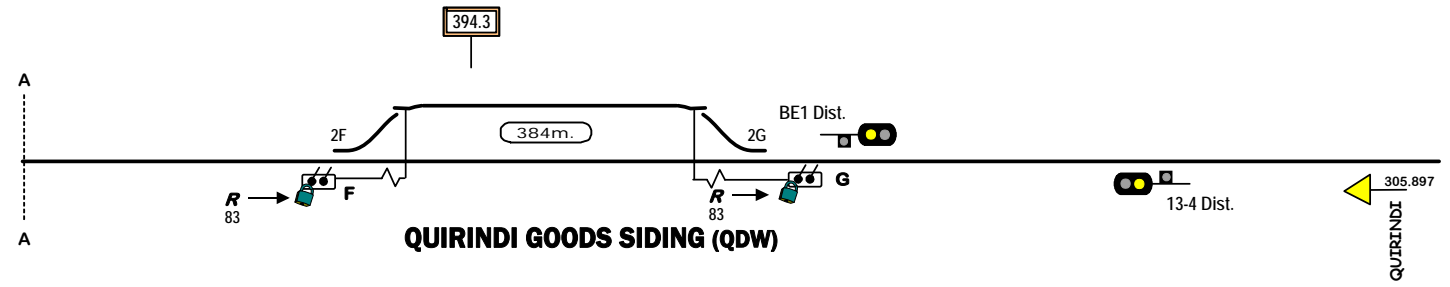

N558

BRAEFIELD

QUIRINDI (QDI)

QUIRINDI GOODS SIDING (QDW)

BELLS GATE (BEG)

Simultaneous entry permitted.
Allowable train length = 1350m

STANDARD GAUGE TRACK QUIRINDI - BELLS GATE

Signal Locations