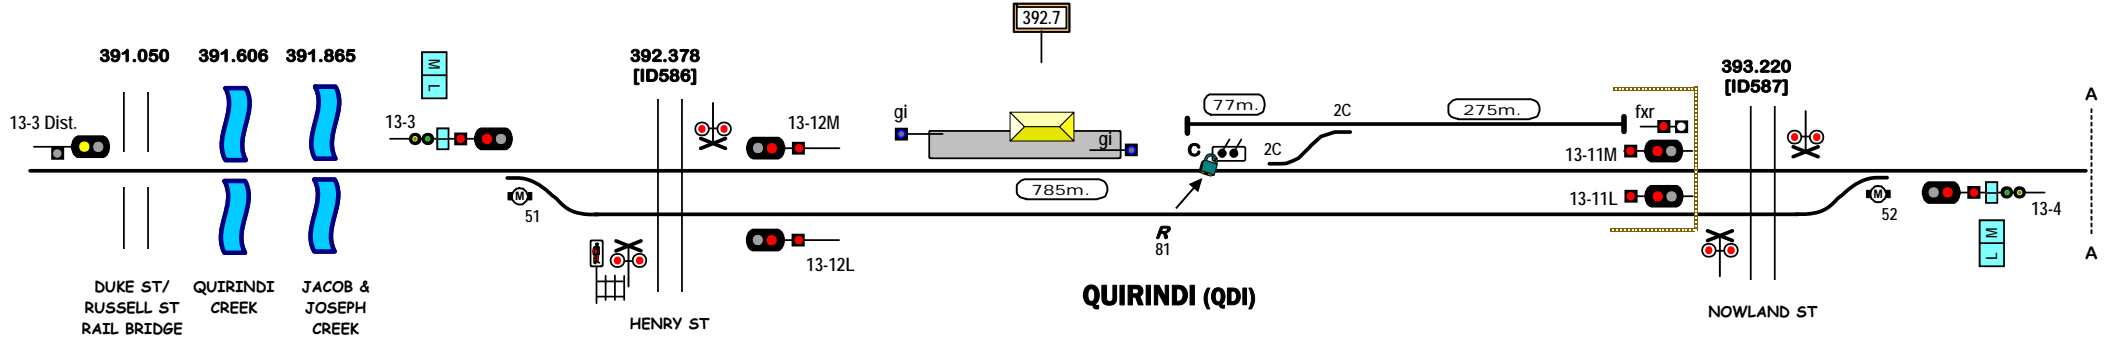

N558

BRAEFIELD

QUIRINDI (QDI)

QUIRINDI GOODS SIDING (QDW)

BELLS GATE (BEG)

Simultaneous entry permitted.
Allowable train length = 1350m

STANDARD GAUGE TRACK QUIRINDI - BELLS GATE

Signal Locations