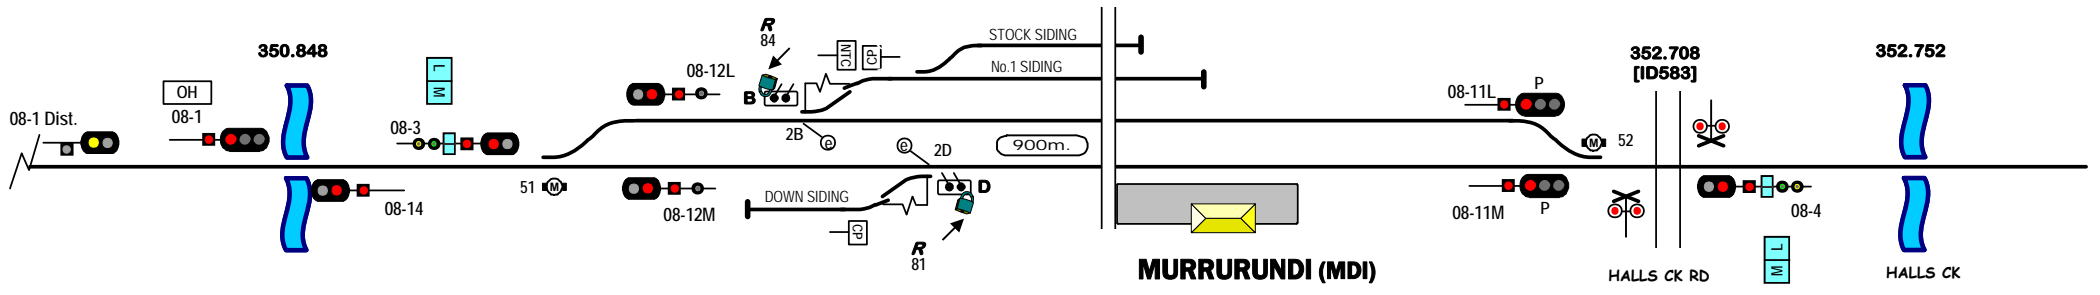

MURULLA (MRL)

WHITE RD
OLD NORTHERN RD
BLANFORD
INTERMEDIATE BLOCK POINT

MURRURUNDI (MDI)

HALLS CK RD
HALLS CK

STANDARD GAUGE TRACK
MURULLA - MURRURUNDI

Signal Locations

Home Support

© 2008 G F Vincent

N554