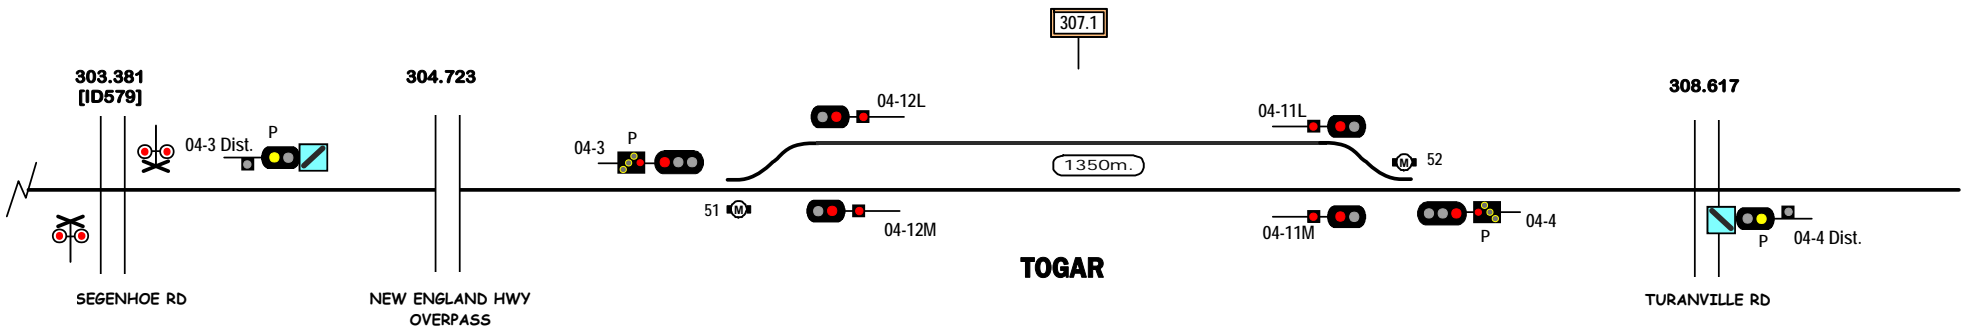

N551 ←

DARTMBROOK JUNCTION

### TOGAR

N553 →

SCONE

Signal Locations

Home Support

© 2007 G F Vincent

STANDARD GAUGE TRACK  
**ABERDEEN - TOGAR**

N552