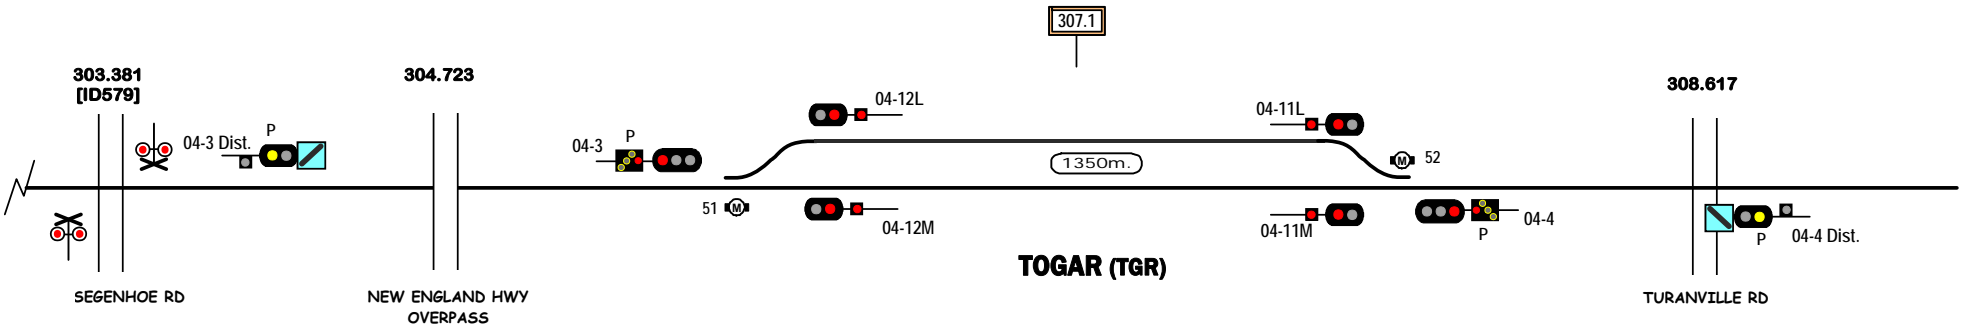

N551 ←

DARTMBROOK JUNCTION

ABERDEEN (ADN)

TOGAR (TGR)

N553 →

SCONE

Signal Locations

Home Support

© 2007 G F Vincent

STANDARD GAUGE TRACK
ABERDEEN - TOGAR

N552