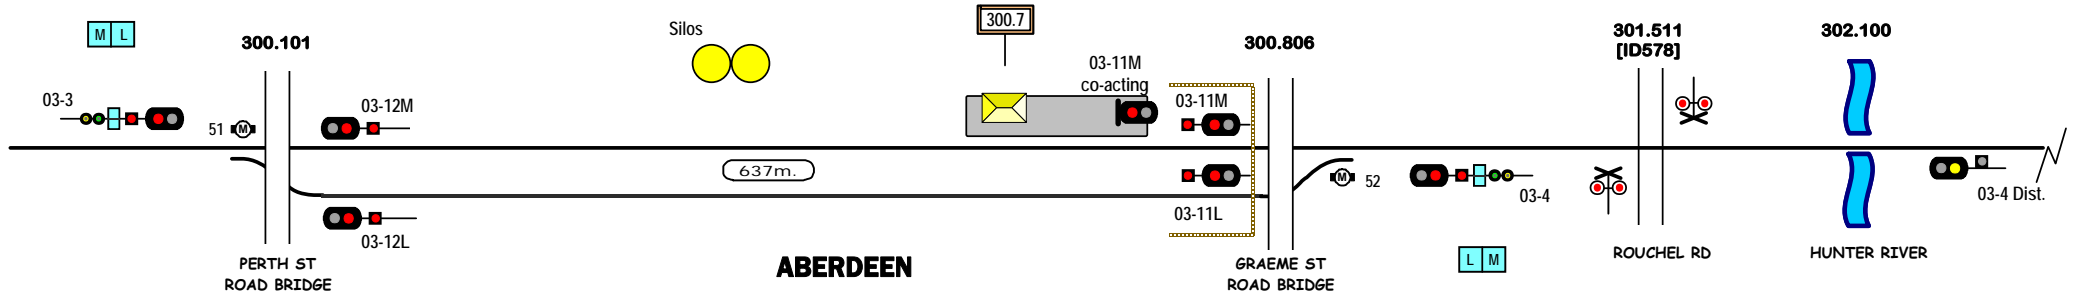

N551 ←

DARTMBROOK JUNCTION

### TOGAR

N553 →

SCONE

Signal Locations

Home Support

© 2007 G F Vincent

STANDARD GAUGE TRACK  
**ABERDEEN - TOGAR**

N552