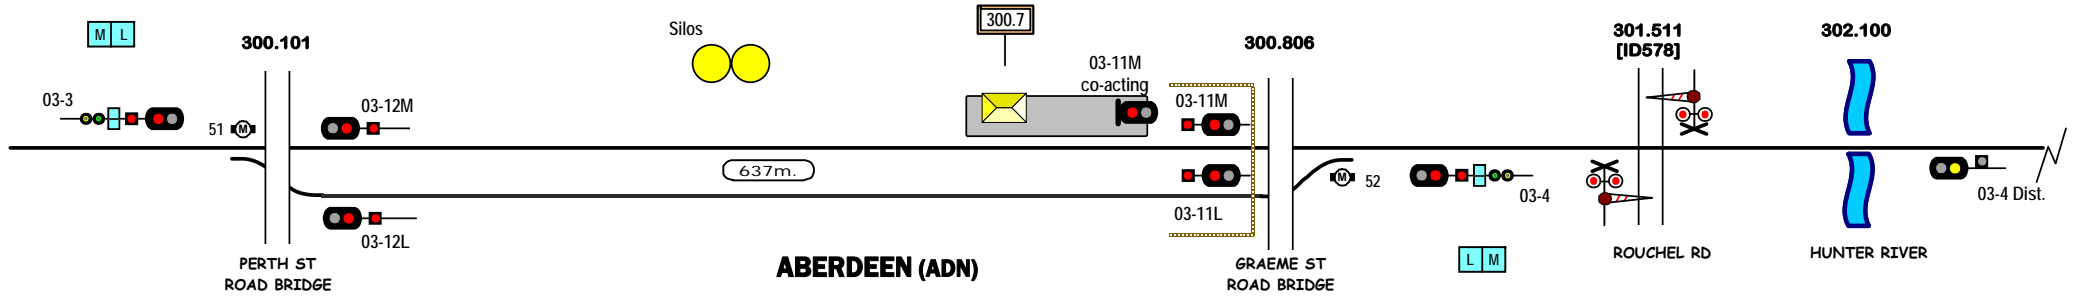

N551 ←

DARTMBROOK JUNCTION

ABERDEEN (ADN)

TOGAR (TGR)

N553 →

SCONE

Signal Locations

Home Support

© 2007 G F Vincent

STANDARD GAUGE TRACK
ABERDEEN - TOGAR

N552