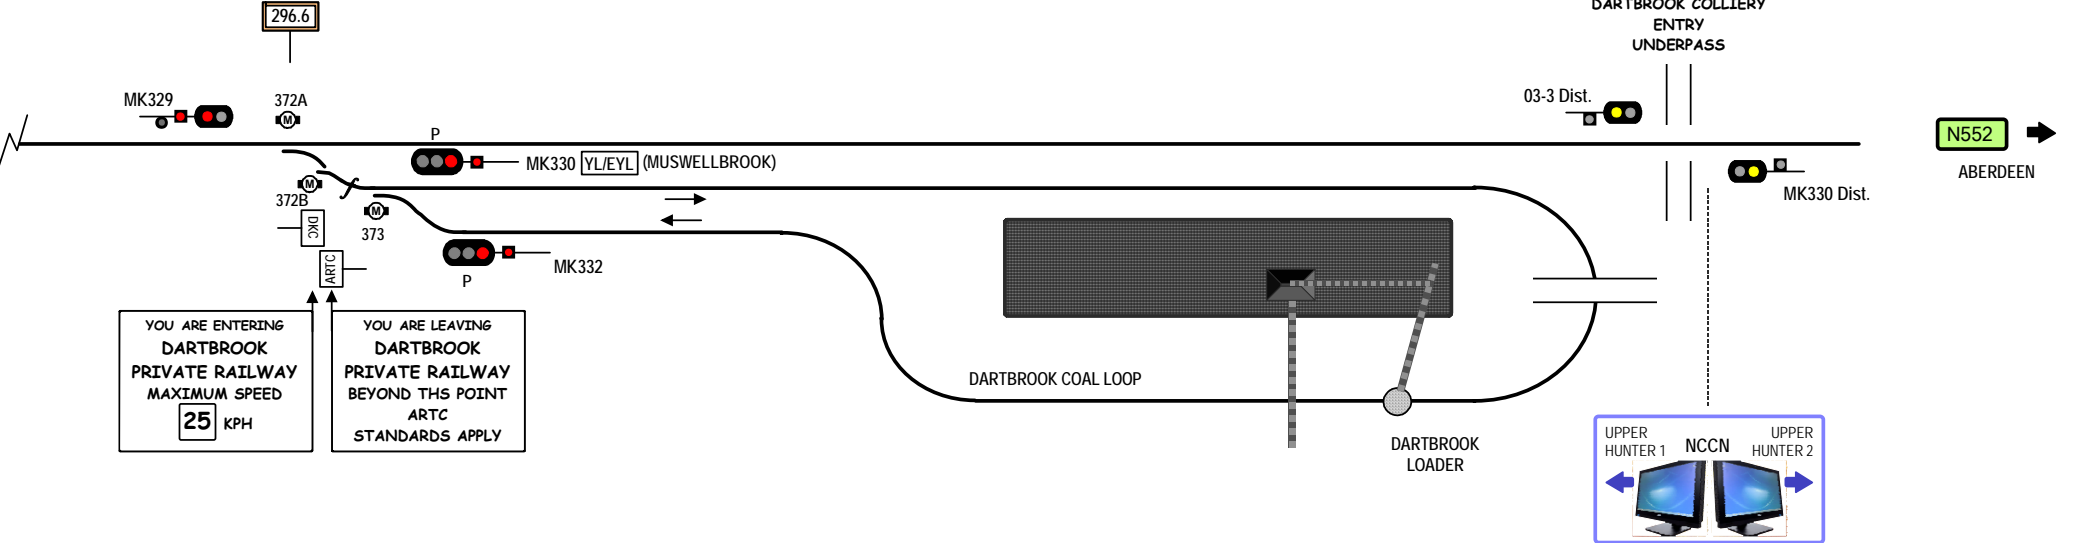

N519

MUSWELLBROOK

DARTBROOK JUNCTION

Signal Locations

Home Support

© 2007 G F Vincent

STANDARD GAUGE TRACK

KOOLBURY - DARTBROOK JUNCTION

N551