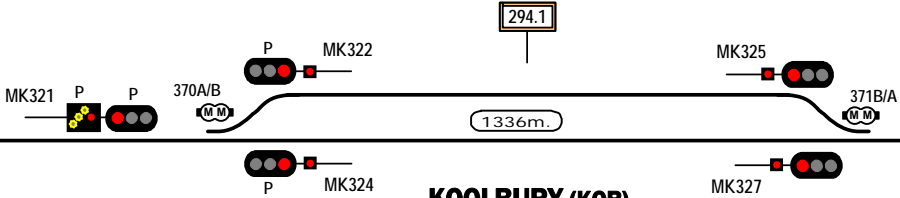

N519
MUSWELLBROOK

MUSWELLBROOK
CONSOLIDATED YARD
on one page

1336m.
KOOLBURY (KOB)

DARTBROOK JUNCTION (DTJ)

296.6

YOU ARE ENTERING
DARTBROOK
PRIVATE RAILWAY
MAXIMUM SPEED
25 KPH

YOU ARE LEAVING
DARTBROOK
PRIVATE RAILWAY
BEYOND THIS POINT
ARTC
STANDARDS APPLY

N552
ABERDEEN