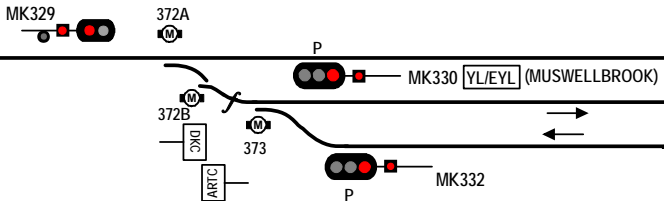

N519
MUSWELLBROOK

MUSWELLBROOK
CONSOLIDATED YARD
on one page

1336m.
KOOLBURY (KOB)

DARTBROOK JUNCTION (DTJ)

296.6

YOU ARE ENTERING
DARTBROOK
PRIVATE RAILWAY
MAXIMUM SPEED
25 KPH

YOU ARE LEAVING
DARTBROOK
PRIVATE RAILWAY
BEYOND THIS POINT
ARTC
STANDARDS APPLY