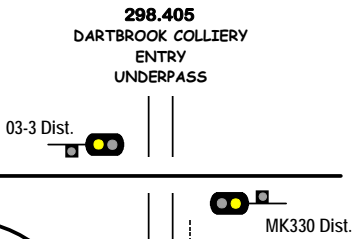

N519
MUSWELLBROOK

MUSWELLBROOK
CONSOLIDATED YARD
on one page

1336m.
KOOLBURY (KOB)

DARTBROOK JUNCTION (DTJ)

296.6

YOU ARE ENTERING
DARTBROOK
PRIVATE RAILWAY
MAXIMUM SPEED
25 KPH

YOU ARE LEAVING
DARTBROOK
PRIVATE RAILWAY
BEYOND THIS POINT
ARTC
STANDARDS APPLY