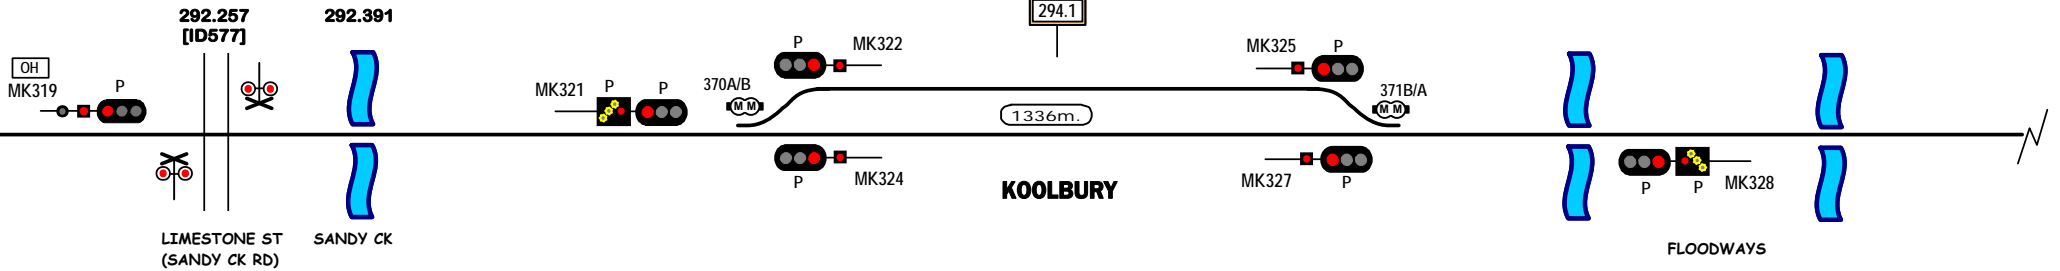

N519

MUSWELLBROOK

DARTBROOK JUNCTION

Signal Locations

Home Support

© 2007 G F Vincent

STANDARD GAUGE TRACK

KOOLBURY - DARTBROOK JUNCTION

N551