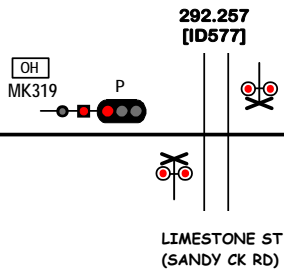

N519
MUSWELLBROOK

MUSWELLBROOK
CONSOLIDATED YARD
on one page

1336m.
KOOLBURY (KOB)

DARTBROOK JUNCTION (DTJ)

296.6

YOU ARE ENTERING
DARTBROOK
PRIVATE RAILWAY
MAXIMUM SPEED
25 KPH

YOU ARE LEAVING
DARTBROOK
PRIVATE RAILWAY
BEYOND THIS POINT
ARTC
STANDARDS APPLY

N552
ABERDEEN