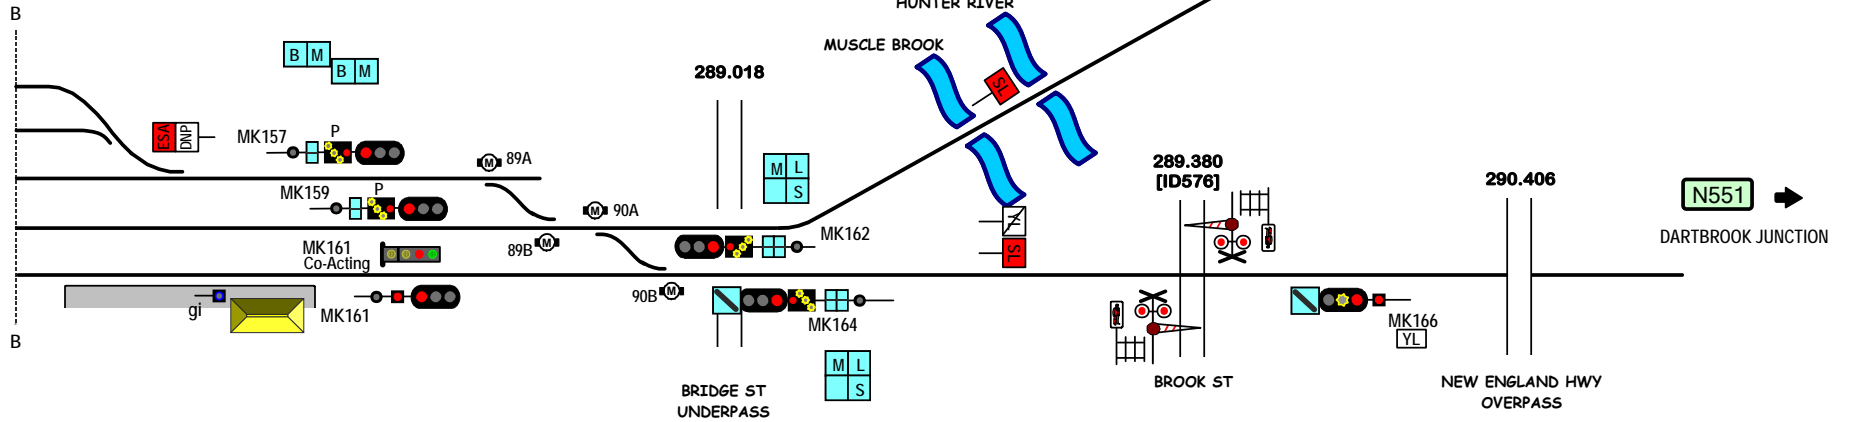

N518

GRASSTREE

288.8

MUSWELLBROOK

N571

BENGALLA LOOP

N551

DARTBROOK JUNCTION

Signal Locations

Home Support

© 2008 G F Vincent

STANDARD GAUGE TRACK
MUSWELLBROOK

N519