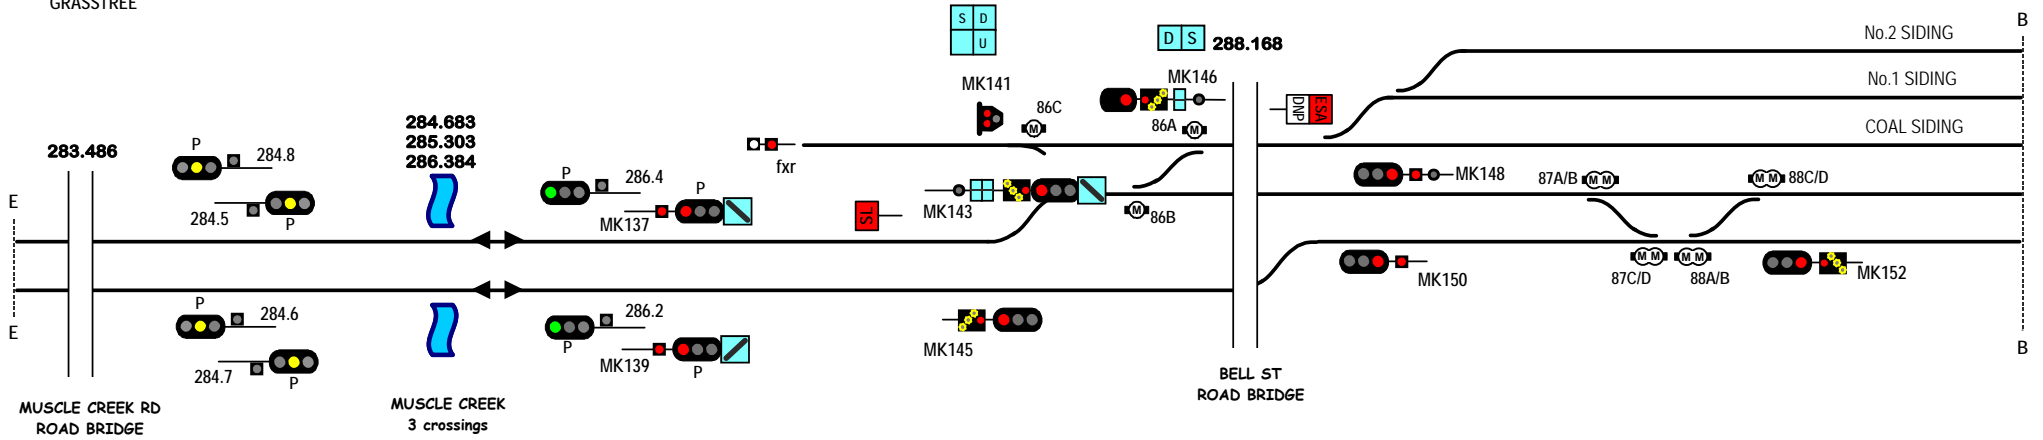

N518

GRASSTREE

288.8

MUSWELLBROOK

N571

BENGALLA LOOP

N551

DARTBROOK JUNCTION

Signal Locations

Home Support

© 2008 G F Vincent

STANDARD GAUGE TRACK
MUSWELLBROOK

N519