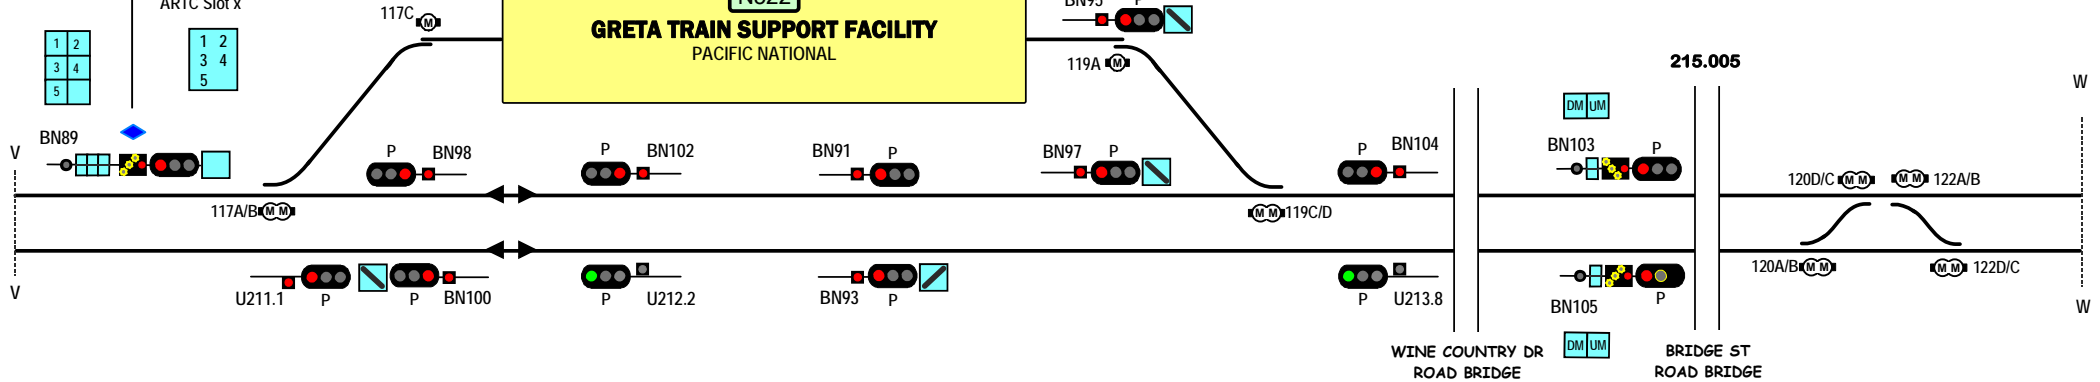

N510

GRETA

**N522**  
**GRETA TRAIN SUPPORT FACILITY**  
 PACIFIC NATIONAL

to ARTC Down Main  
PN Slot y

to PN Greta Yard  
ARTC Slot x

N512

BELFORD

**Signal Locations**

Home	Support
------	---------

© 2008 G F Vincent

STANDARD GAUGE TRACK  
**GRETA TSF - BRANXTON**

N511