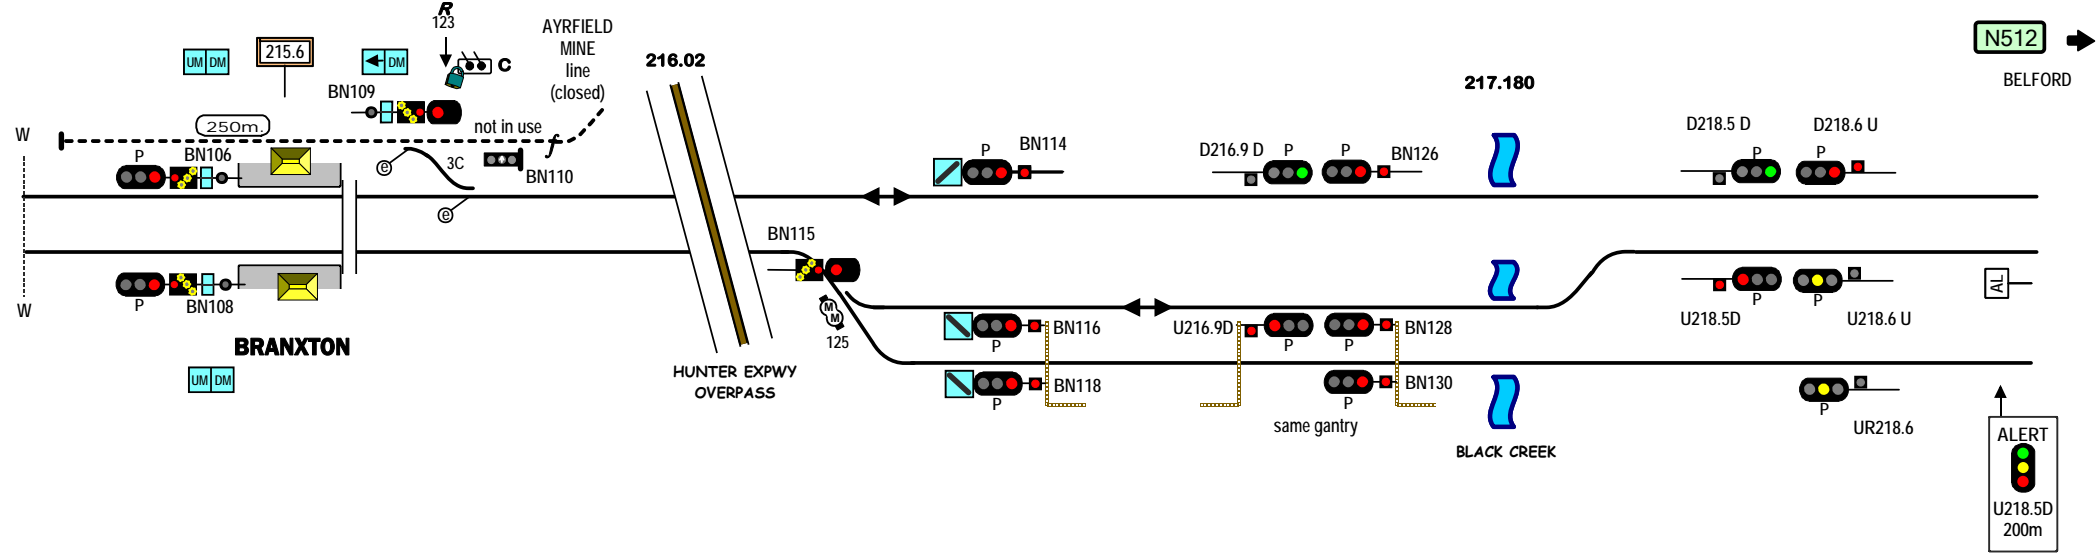

N510

GRETA

N522

GRETA TRAIN SUPPORT FACILITY
PACIFIC NATIONAL

N512

BELFORD

Signal Locations

Home Support

© 2008 G F Vincent

STANDARD GAUGE TRACK
GRETA TSF - BRANXTON

N511