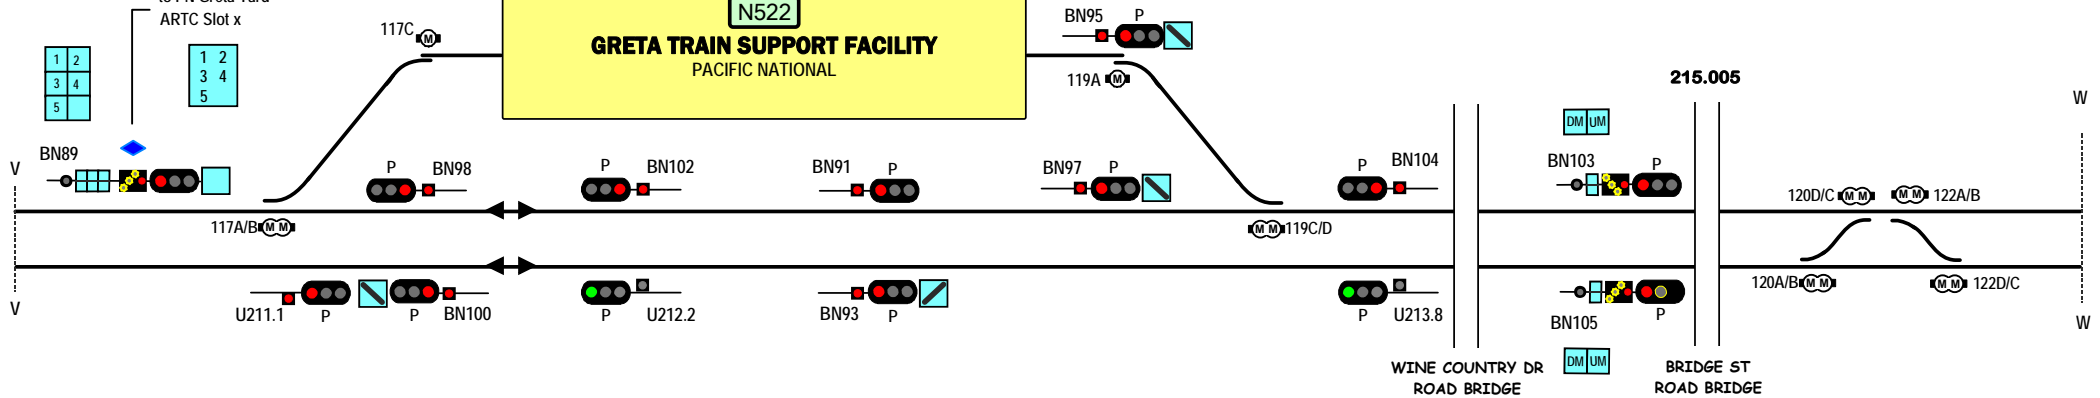

N510

GRETA

N522

GRETA TRAIN SUPPORT FACILITY
PACIFIC NATIONAL

N512

BELFORD

Signal Locations

Home Support

© 2008 G F Vincent

STANDARD GAUGE TRACK
GRETA TSF - BRANXTON

N511