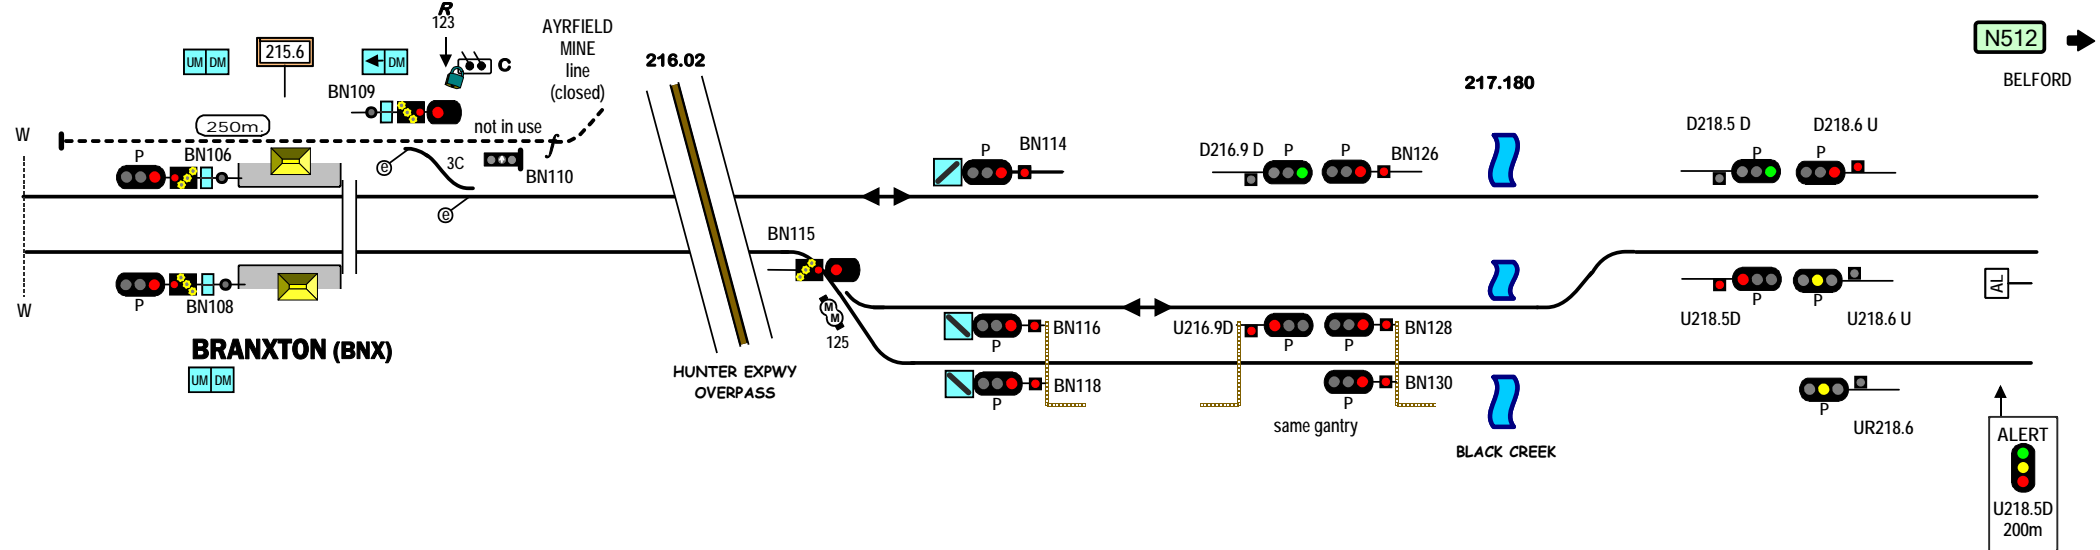

N510

GRETA

**N522**  
**GRETA TRAIN SUPPORT FACILITY**  
 PACIFIC NATIONAL

to ARTC Down Main  
PN Slot y

to PN Greta Yard  
ARTC Slot x

N512

BELFORD

**Signal Locations**

Home	Support
------	---------

© 2008 G F Vincent

STANDARD GAUGE TRACK  
**GRETA TSF - BRANXTON**

N511