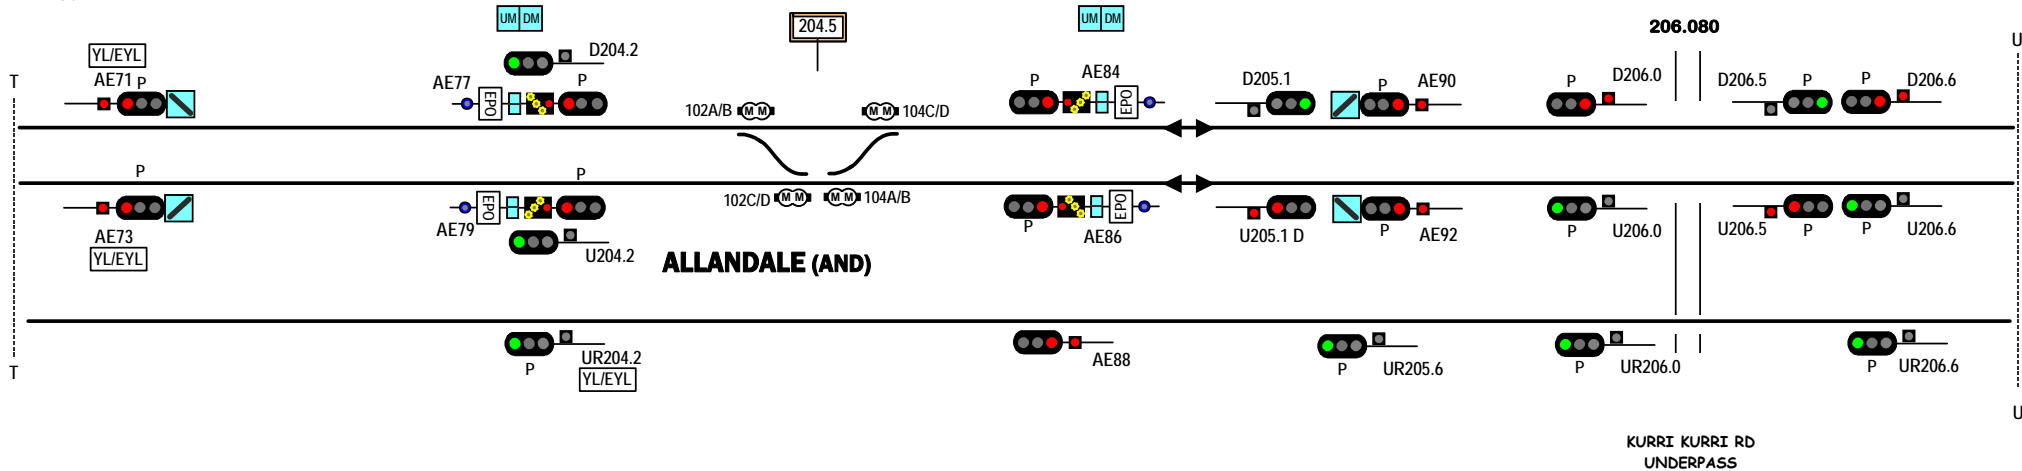

N509

LOCHINVAR

ALLANDALE (AND)

KURRI KURRI RD UNDERPASS

210.653

210.8

CESSNOCK RD ROAD BRIDGE

GRETA (GTA)

N511

GRETA TSF

Signal Locations

Home Support

© 2008 G F Vincent

STANDARD GAUGE TRACK  
ALLANDALE - GRETA

N510