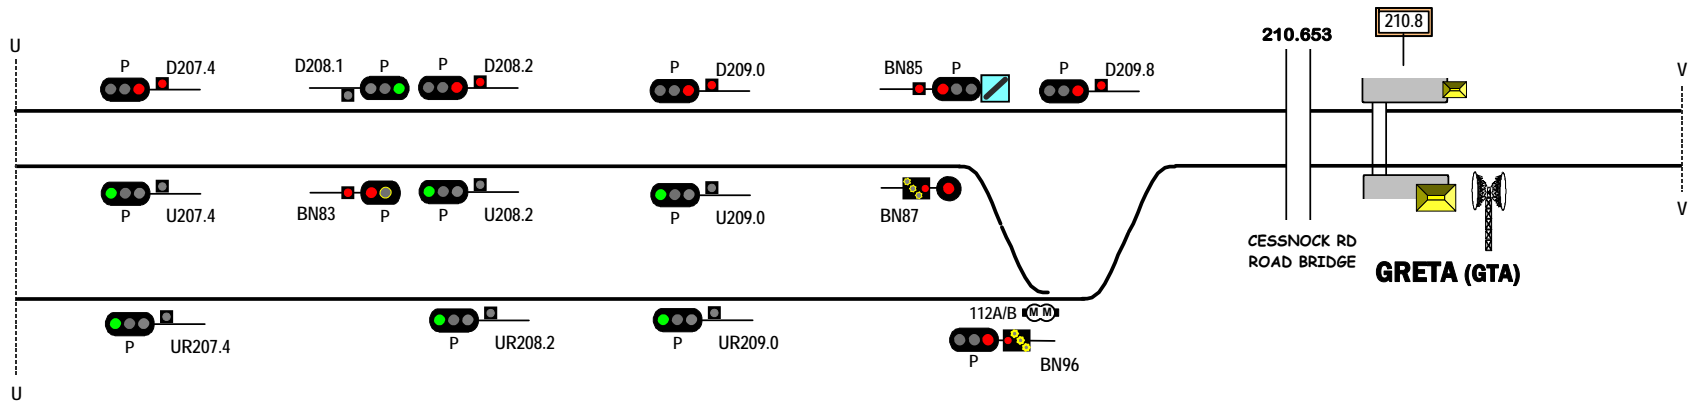

N509

LOCHINVAR

ALLANDALE (AND)

KURRI KURRI RD UNDERPASS

210.653

210.8

CESSNOCK RD ROAD BRIDGE

GRETA (GTA)

N511

GRETA TSF

Signal Locations

Home Support

© 2008 G F Vincent

STANDARD GAUGE TRACK  
ALLANDALE - GRETA

N510