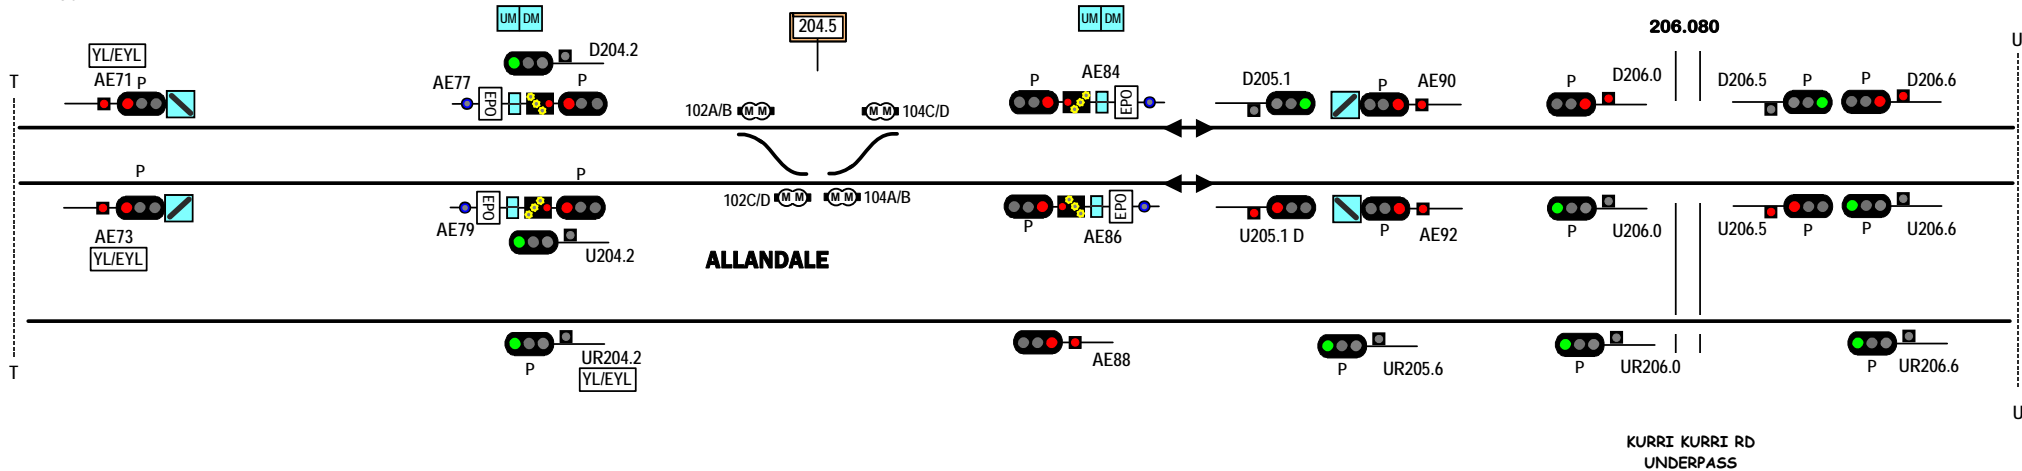

N509

LOCHINVAR

N511 →
GRETA TSF

Signal Locations

Home Support

© 2008 G F Vincent

STANDARD GAUGE TRACK
ALLANDALE - GRETA

N510