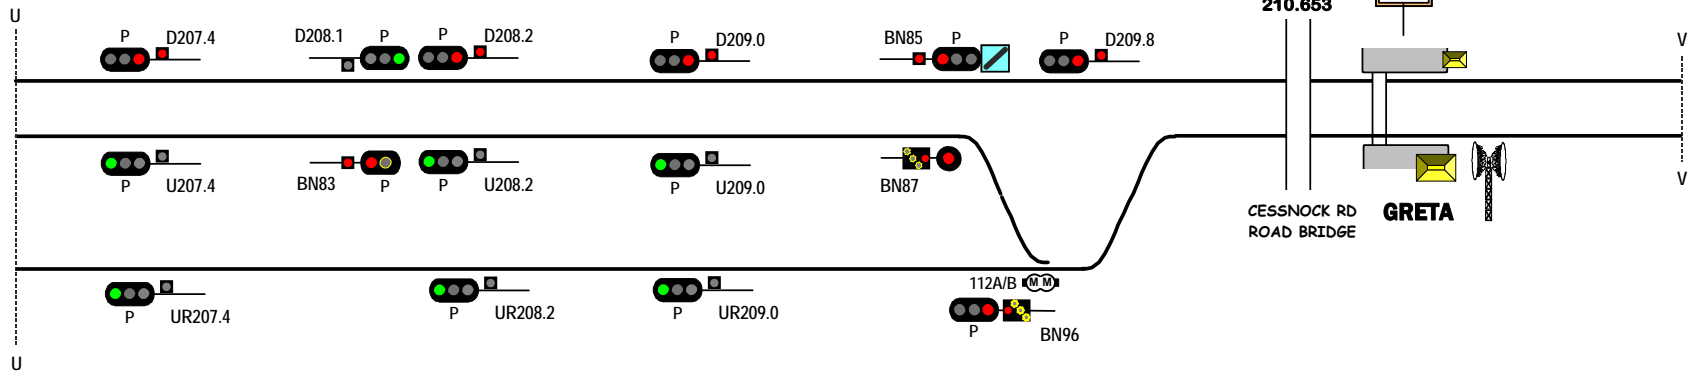

N509

LOCHINVAR

N511 →
GRETA TSF

Signal Locations

Home Support

© 2008 G F Vincent

STANDARD GAUGE TRACK
ALLANDALE - GRETA

N510