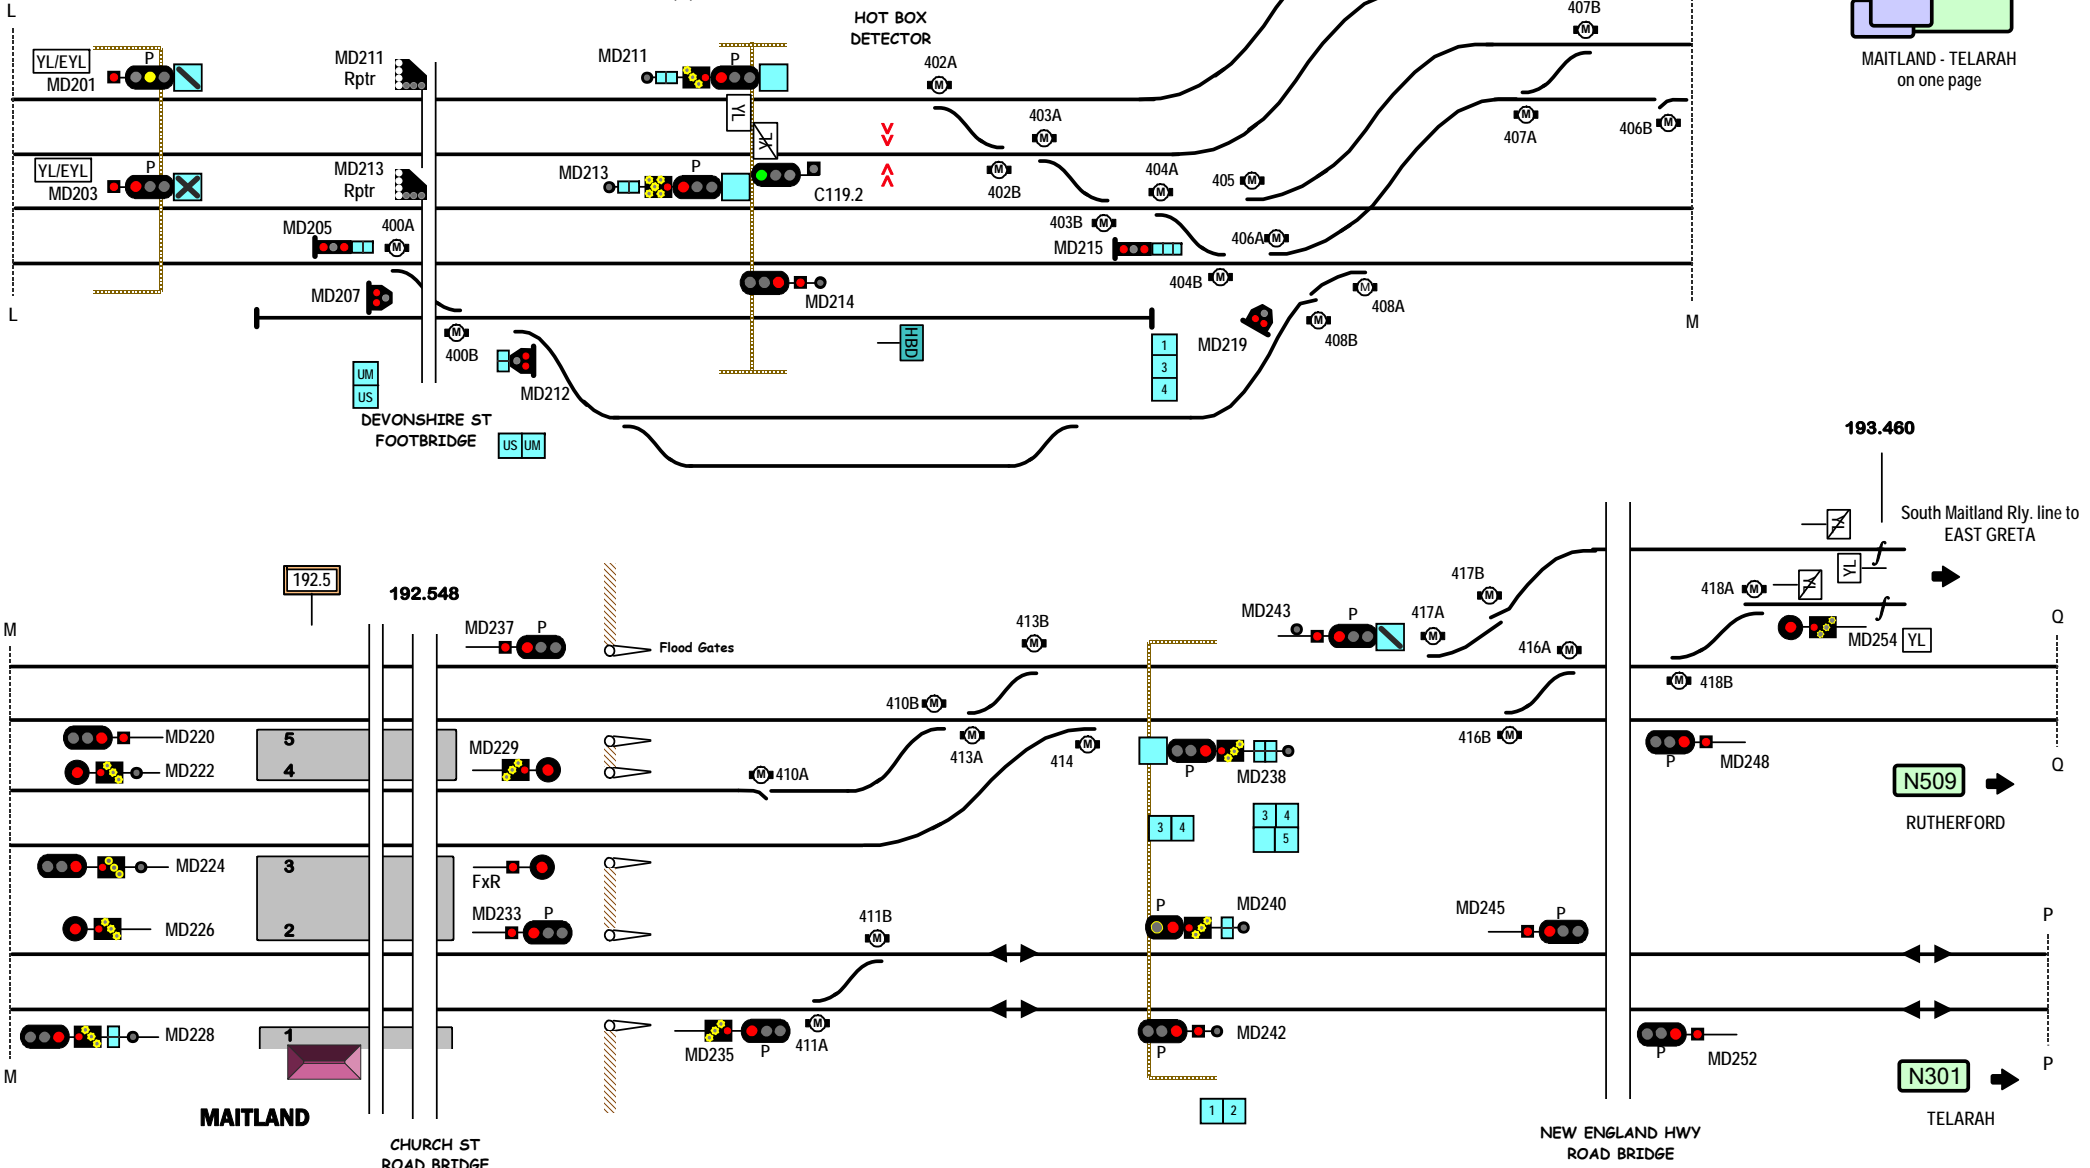

N506

HIGH STREET

191.955

211 INDICATIONS ..  
1,2,3,4 or D  
213 INDICATIONS ..  
1,2,3 or 4

192.036

HOT BOX  
DETECTOR

MAITLAND - TELARAH  
on one page

192.5

192.548

193.460

South Maitland Rly. line to  
EAST GRETA

N509

RUTHERFORD

N301

TELARAH

STANDARD GAUGE TRACK

MAITLAND

Signal Locations

Home Support

© 2008 G F Vincent

N507