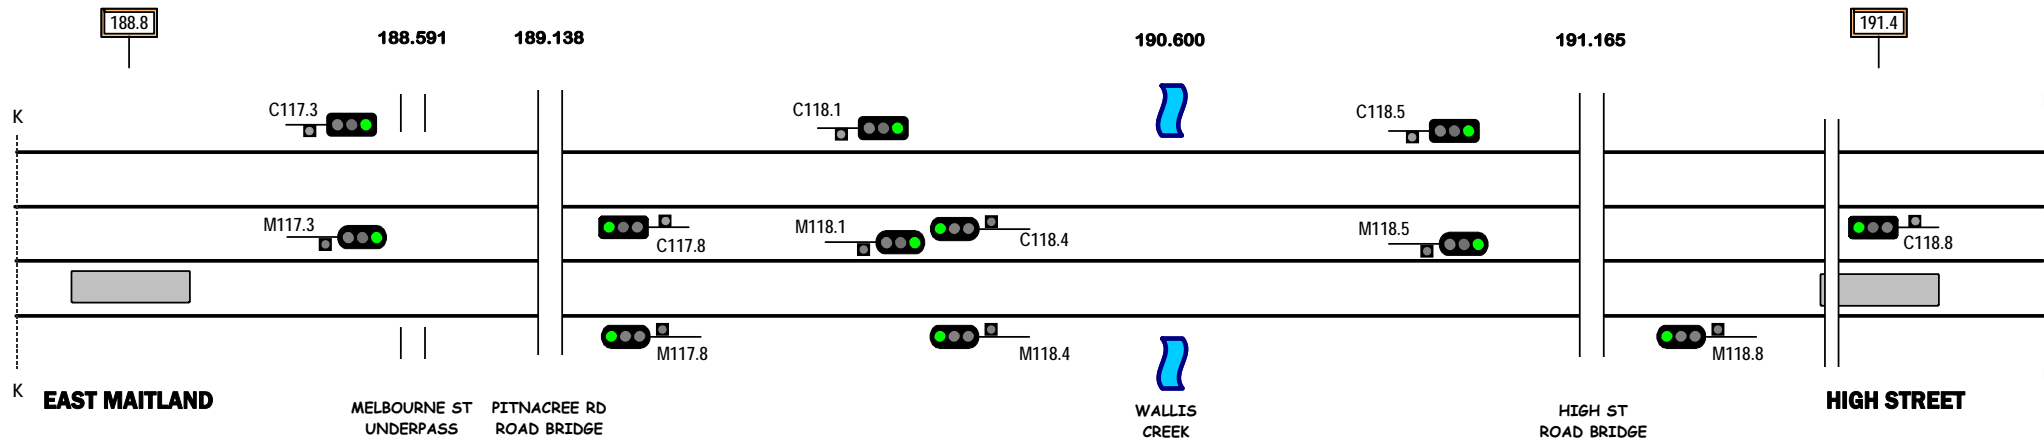

← N505

THORNTON JUNCTION

N507 →

MAITLAND

Signal Locations

Home Support

© 2008 G F Vincent

STANDARD GAUGE TRACK  
**METFORD - HIGH STREET**

N506