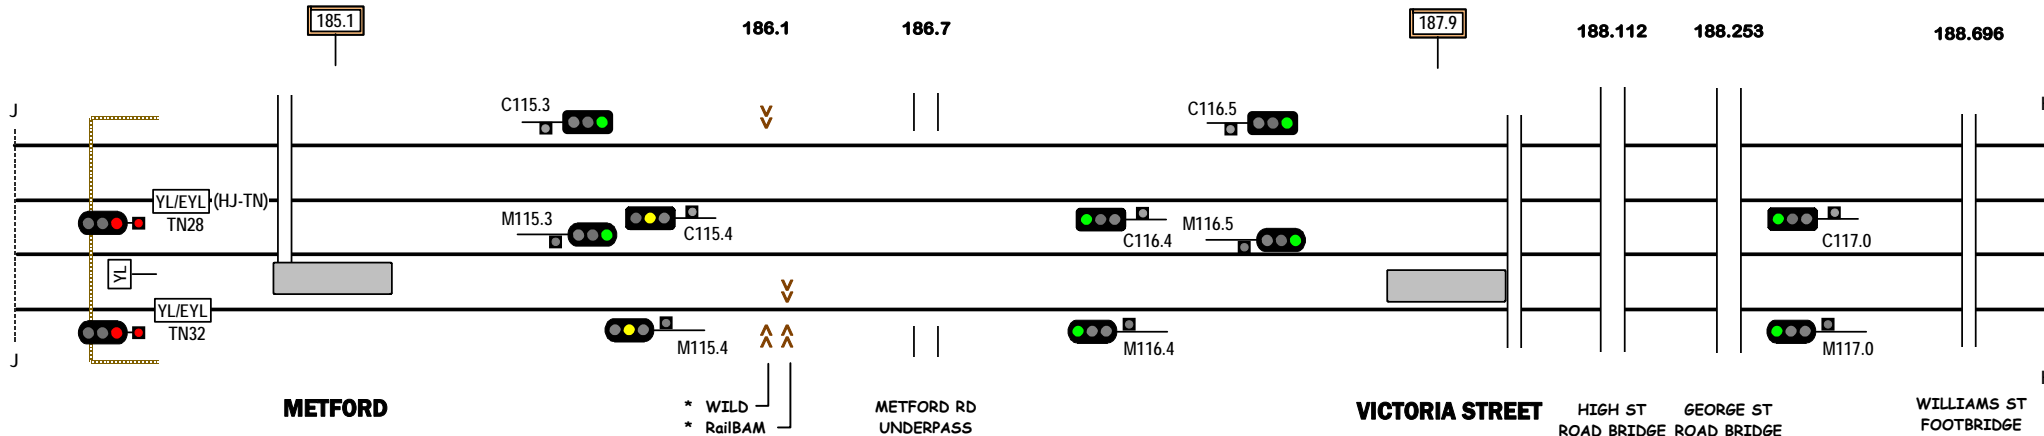

← N505

THORNTON JUNCTION

N507 →

MAITLAND

Signal Locations

Home Support

© 2008 G F Vincent

STANDARD GAUGE TRACK  
**METFORD - HIGH STREET**

N506