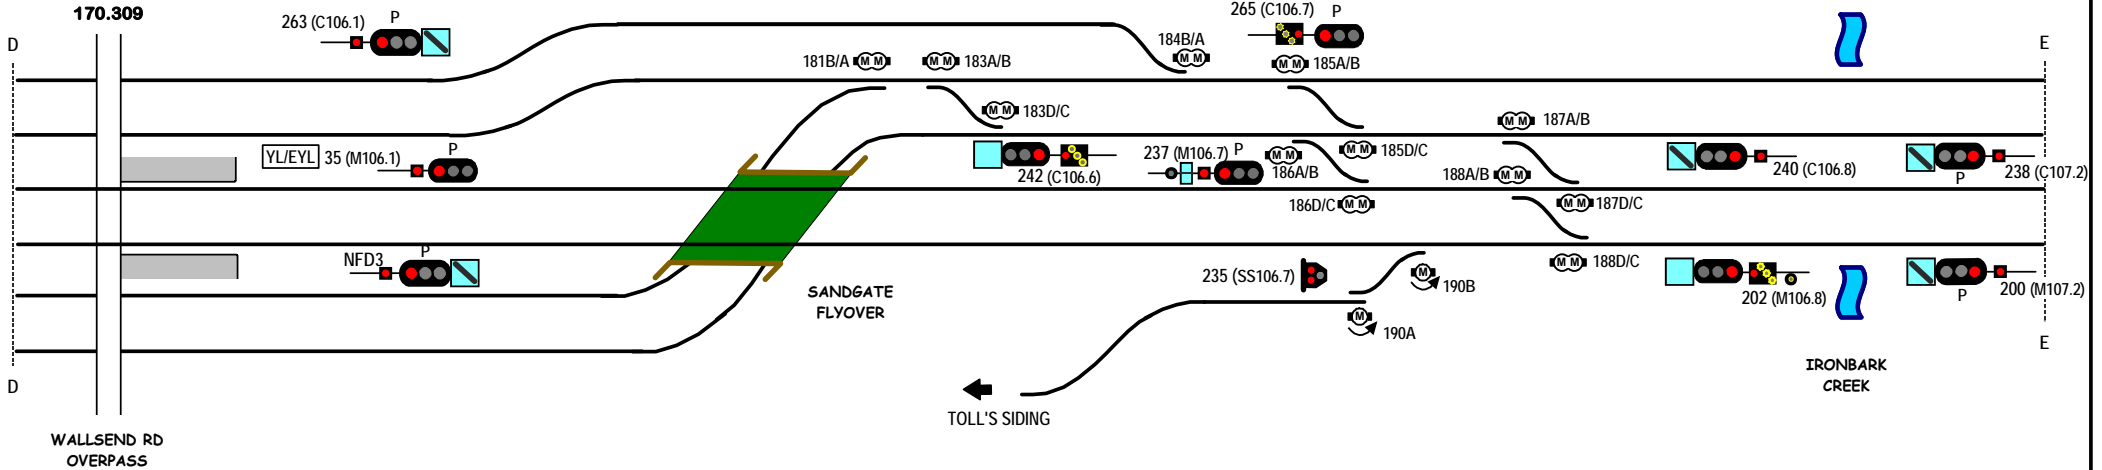

NOTE: Some controlled signals still display distance based signal number (shown in brackets)

← N502  
WARABROOK

170.5  
SANDGATE

HANBURY JUNCTION & THORNTON  
operate as a consolidate yard  
on Coal Lines only.

B C

DM UM

C

172.3

N504 →  
HEXHAM

Signal Locations  
Home Support

© 2008 G F Vincent

STANDARD GAUGE TRACK  
SANDGATE