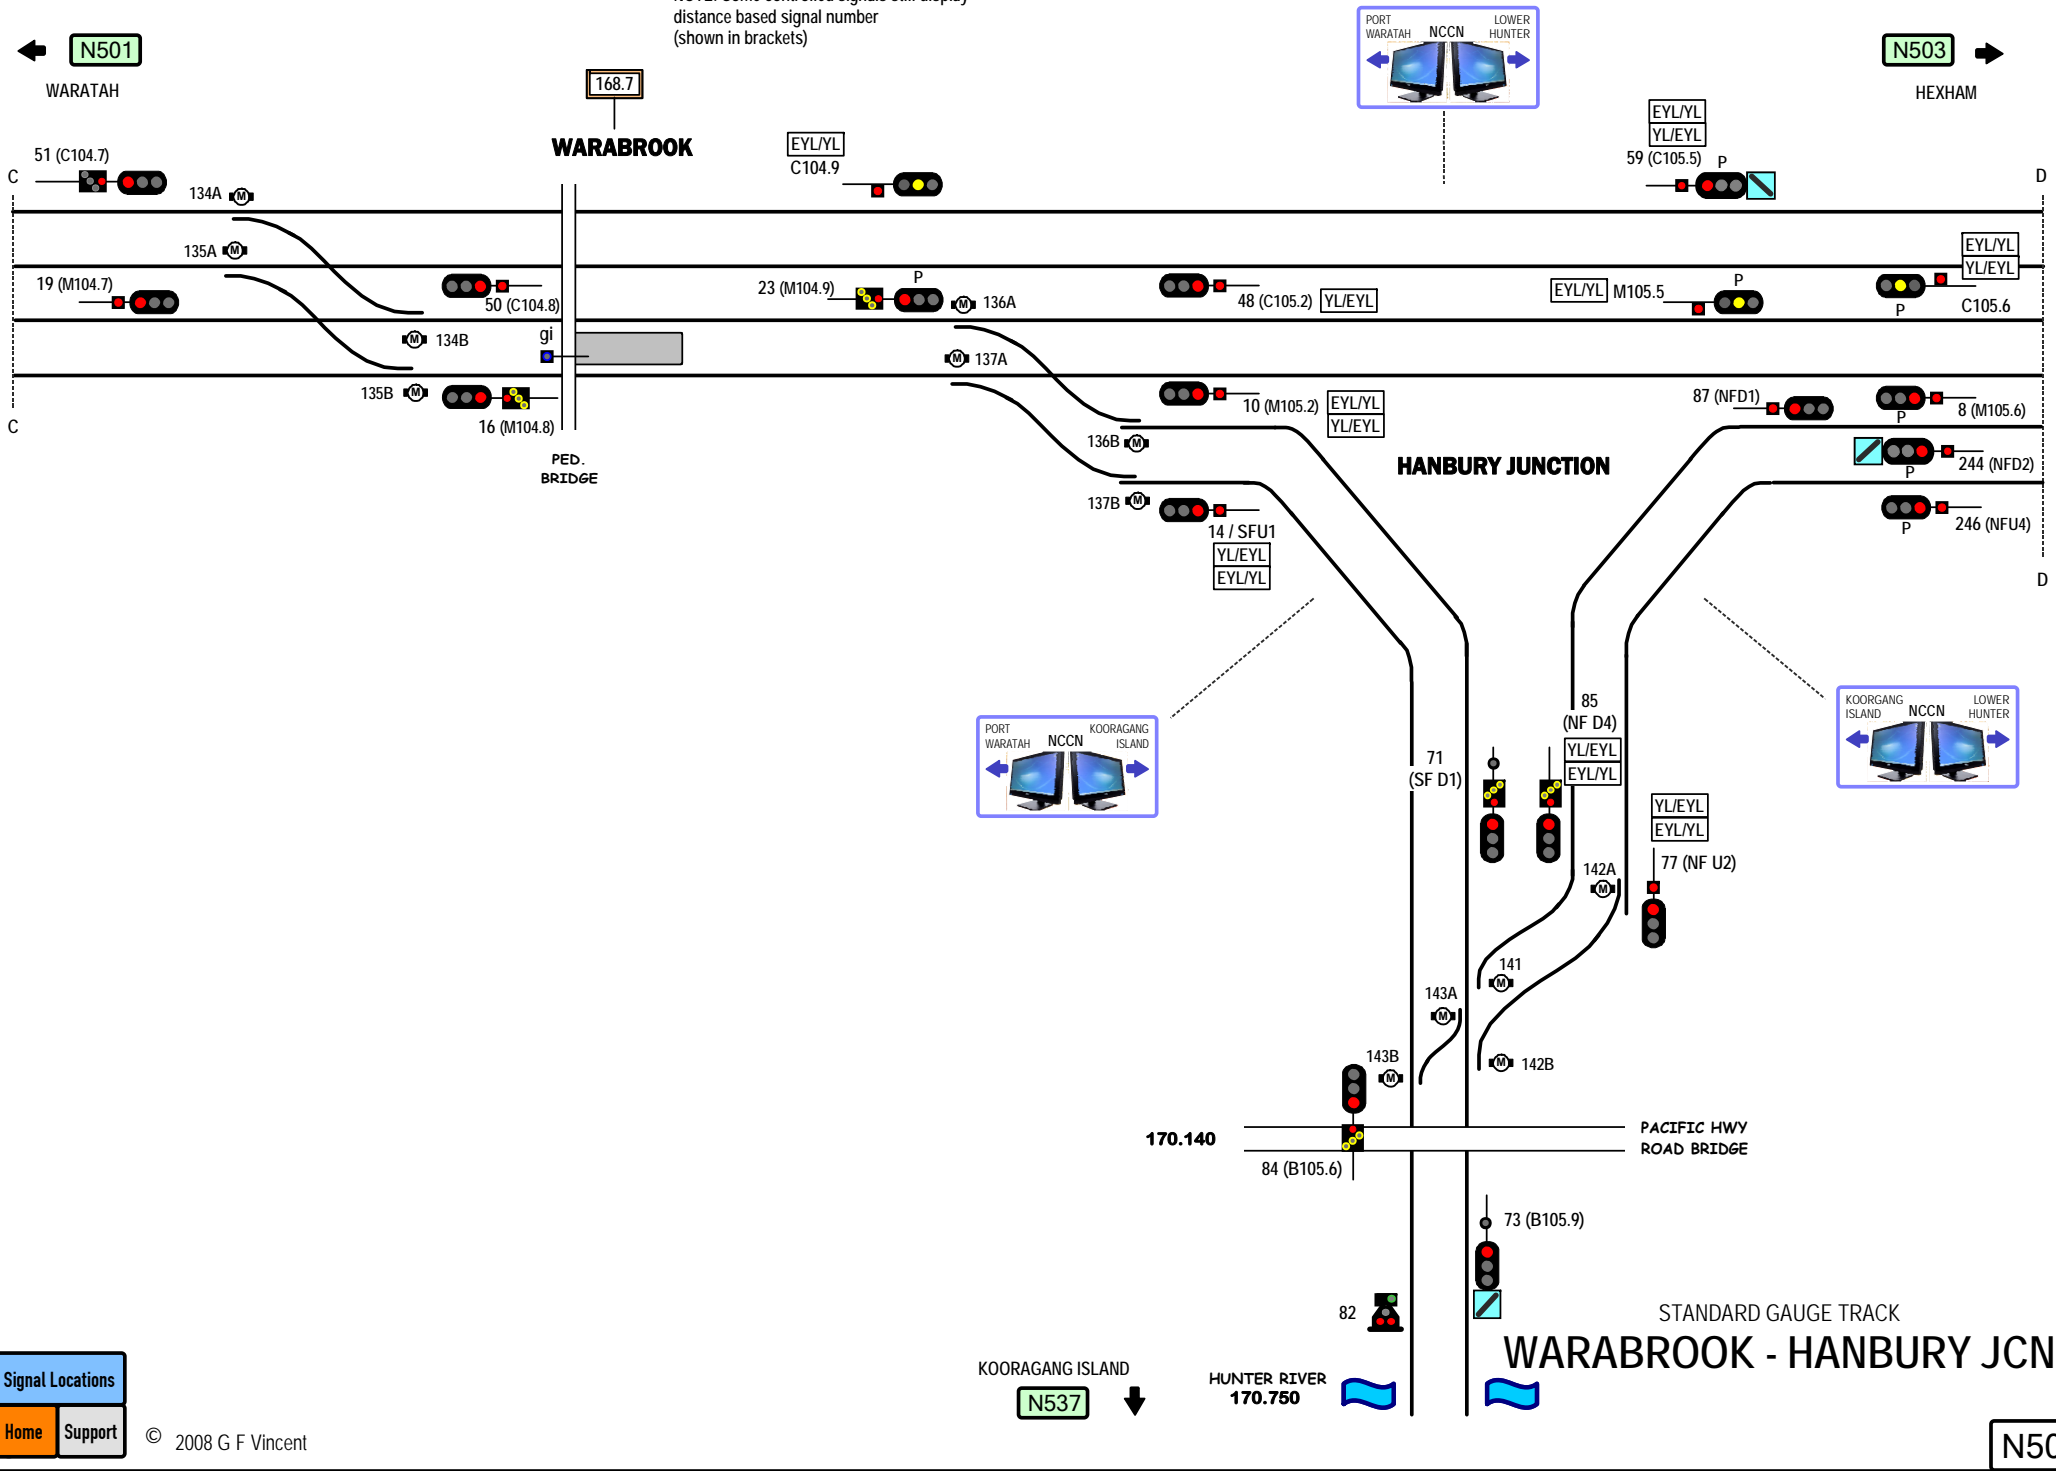

NOTE: Some controlled signals still display distance based signal number (shown in brackets)

Signal Locations

Home Support

© 2008 G F Vincent

KOORAGANG ISLAND  
N537

HUNTER RIVER  
170.750

# WARABROOK - HANBURY JCN

N502