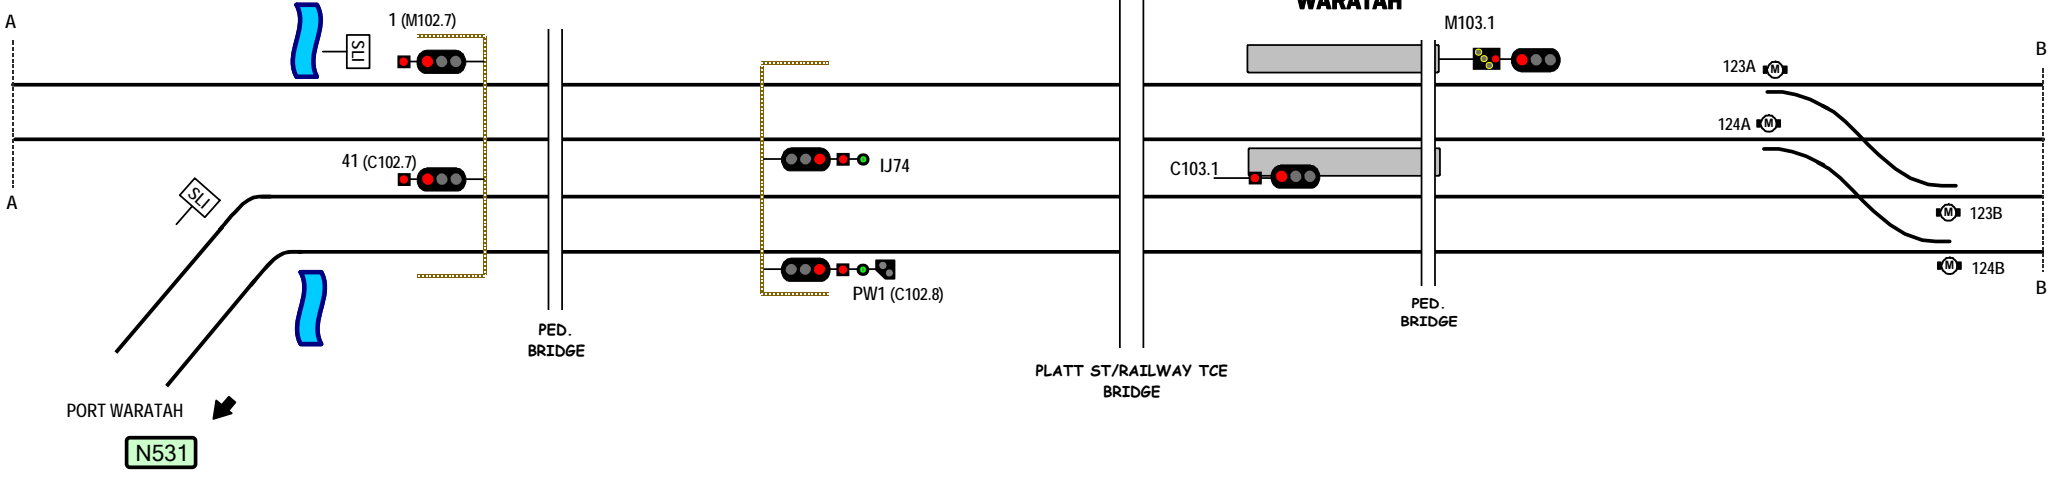

← N500
ISLINGTON JUNCTION

HANBURY JUNCTION & THORNTON
operate as a consolidate yard
on Coal Lines only.

Signal Locations

Home Support

© 2008 G F Vincent

STANDARD GAUGE TRACK
WARATAH

N501