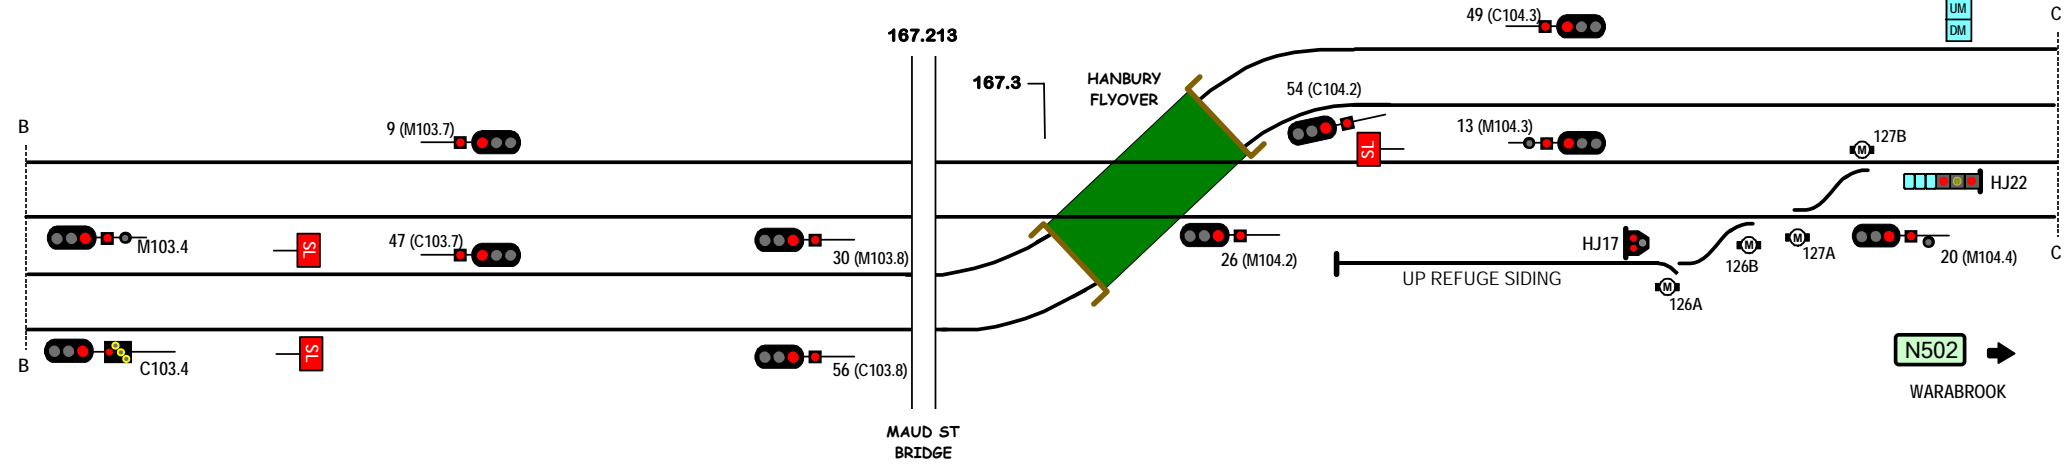

← N500
ISLINGTON JUNCTION

HANBURY JUNCTION & THORNTON
operate as a consolidate yard
on Coal Lines only.

Signal Locations

Home Support

© 2008 G F Vincent

STANDARD GAUGE TRACK
WARATAH

N501