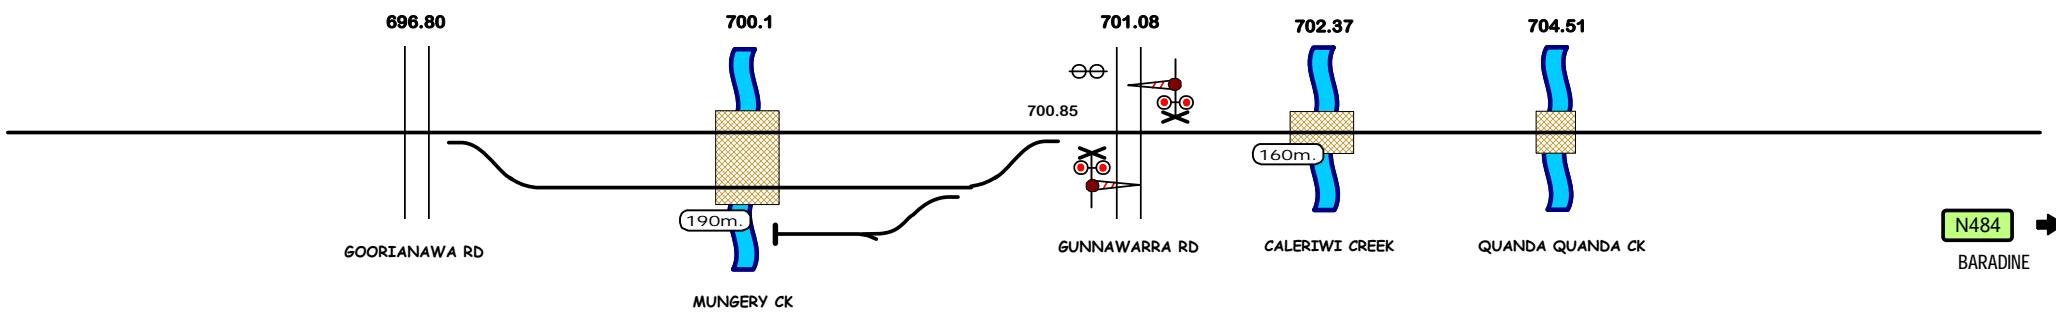

N482 ←

CURBAN JUNCTION

N484 →

BARADINE

Signal Locations

Home Support

© 2022 G F Vincent

STANDARD GAUGE TRACK
TONDERBURNIE - MT TENANDRA