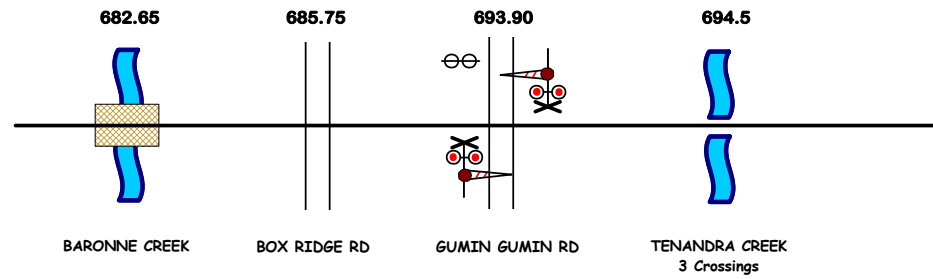

N482 ←

CURBAN JUNCTION

N484 →

BARADINE

Signal Locations

Home Support

© 2022 G F Vincent

STANDARD GAUGE TRACK
TONDERBURNIE - MT TENANDRA