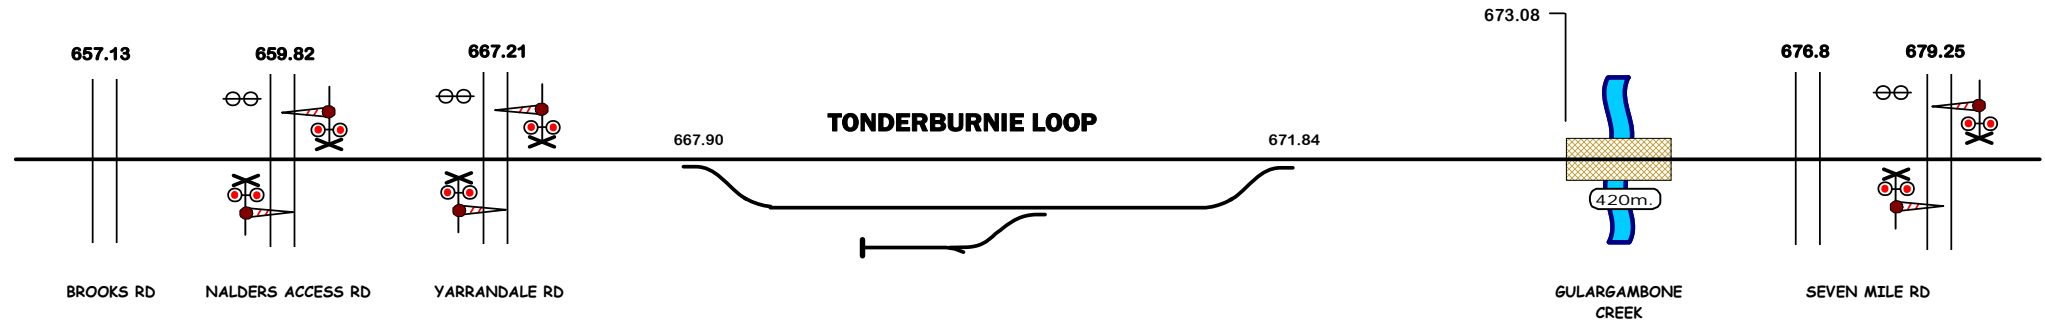

N482 ←

CURBAN JUNCTION

N484 →

BARADINE

Signal Locations

Home Support

© 2022 G F Vincent

STANDARD GAUGE TRACK
TONDERBURNIE - MT TENANDRA

N483