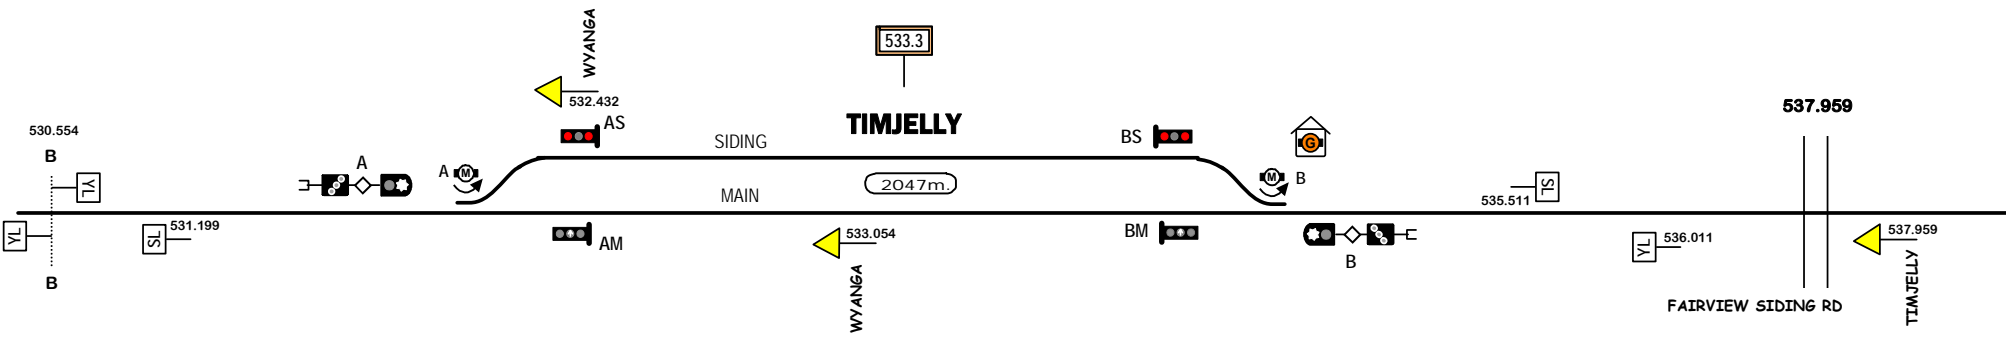

← **N472**
PEAK HILL

TOMINGLEY WEST BP (TLW)

WYANGA (WNA)
Track machines only

N474 →
NARWONAH

 Axle Counter detection for signalling.

Signal Locations

[Home](#) [Support](#)

© 2019 G F Vincent

STANDARD GAUGE TRACK
TOMINGLEY WEST BP - TIMJELLY

N473