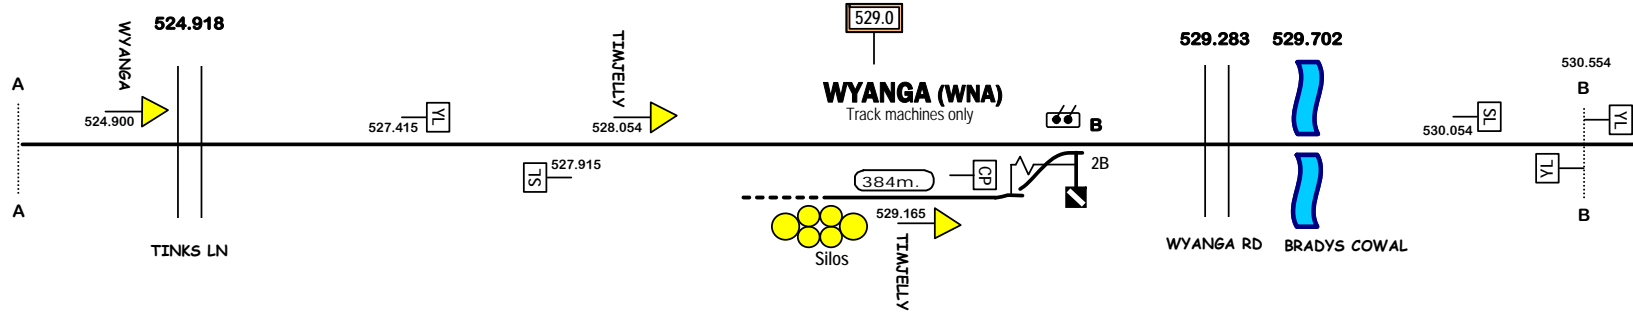

← **N472**
PEAK HILL

TOMINGLEY WEST BP (TLW)

WYANGA (WNA)
Track machines only

N474 →
NARWONAH

 Axle Counter detection for signalling.

Signal Locations

[Home](#) [Support](#)

© 2019 G F Vincent

STANDARD GAUGE TRACK
TOMINGLEY WEST BP - TIMJELLY

N473