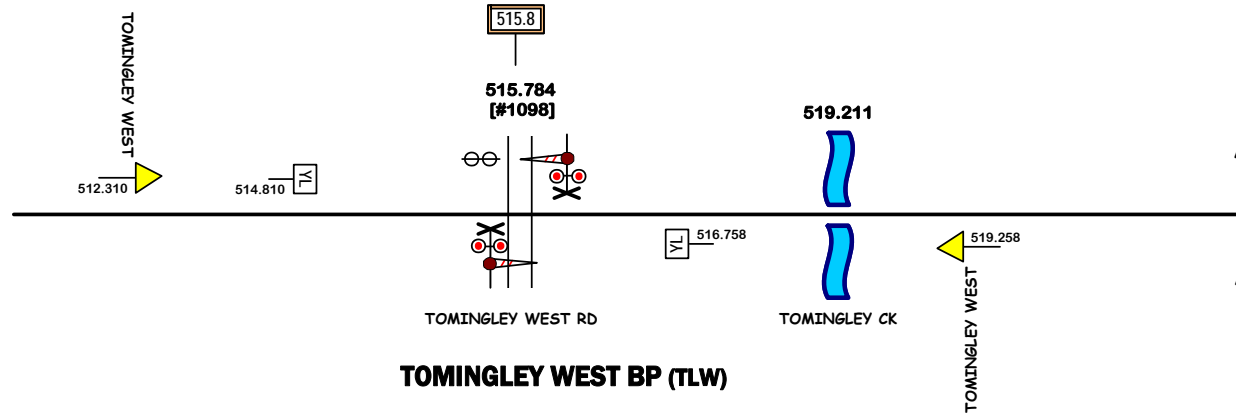

← **N472**
PEAK HILL

TOMINGLEY WEST BP (TLW)

WYANGA (WNA)
Track machines only

N474 →
NARWONAH

 Axle Counter detection for signalling.

Signal Locations

[Home](#) [Support](#)

© 2019 G F Vincent

STANDARD GAUGE TRACK
TOMINGLEY WEST BP - TIMJELLY

N473