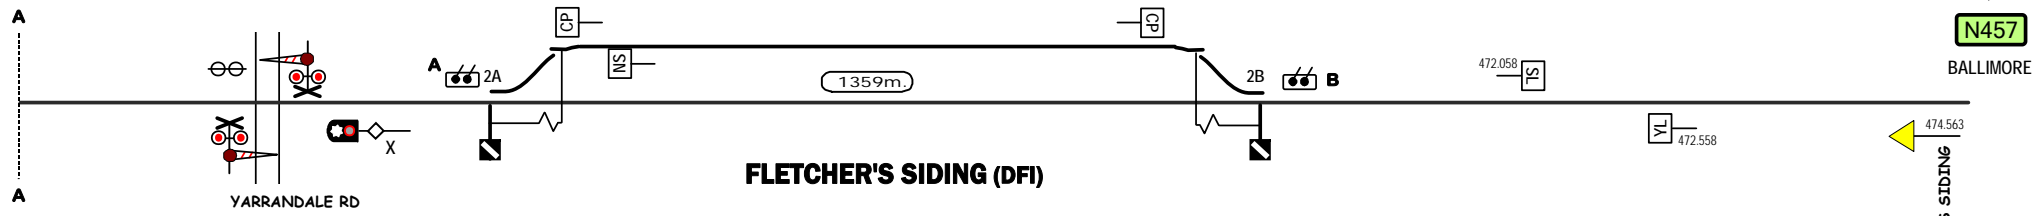

# TROY JUNCTION (TRJ)

**MERRYGOEN LINE**  
DO NOT PASS  
THIS POINT  
UNLESS IN POSSESSION  
OF TRAIN ORDER

**COONAMBLE LINE**  
DO NOT PASS  
THIS POINT  
UNLESS IN POSSESSION  
OF TRAIN ORDER

CRN line to  
COONAMBLE  
→ **N1485**  
TALBRAGAR

← **N454**  
DUBBO

NO TRAINS OR WAGONS  
TO BE STOWED  
PAST THIS POINT

469.0

468.721  
[ID60]

## FLETCHER'S SIDING (DFI)

STANDARD GAUGE TRACK

## TROY JUNCTION - FLETCHER'S SIDING

Signal Locations

Home Support

© 2007 G F Vincent

**N456**