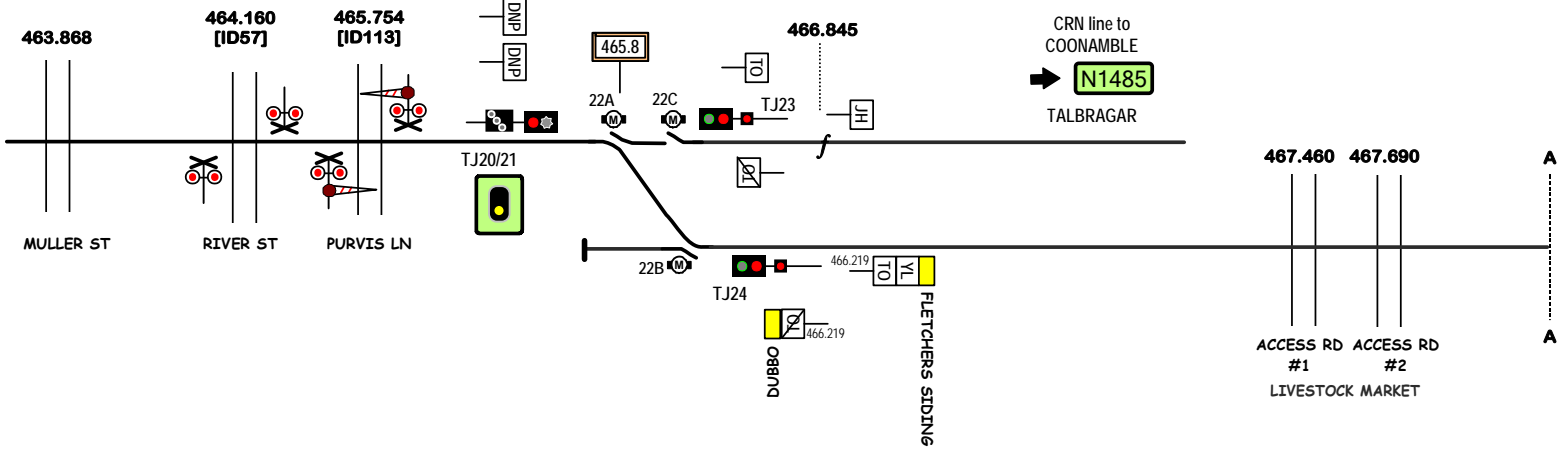

# TROY JUNCTION (TRJ)

**MERRYGOEN LINE**  
DO NOT PASS  
THIS POINT  
UNLESS IN POSSESSION  
OF TRAIN ORDER

**COONAMBLE LINE**  
DO NOT PASS  
THIS POINT  
UNLESS IN POSSESSION  
OF TRAIN ORDER

CRN line to  
COONAMBLE  
→ **N1485**  
TALBRAGAR

← **N454**  
DUBBO

NO TRAINS OR WAGONS  
TO BE STOWED  
PAST THIS POINT

469.0

468.721  
[ID60]

## FLETCHER'S SIDING (DFI)

STANDARD GAUGE TRACK

## TROY JUNCTION - FLETCHER'S SIDING

Signal Locations

Home Support

© 2007 G F Vincent

**N456**