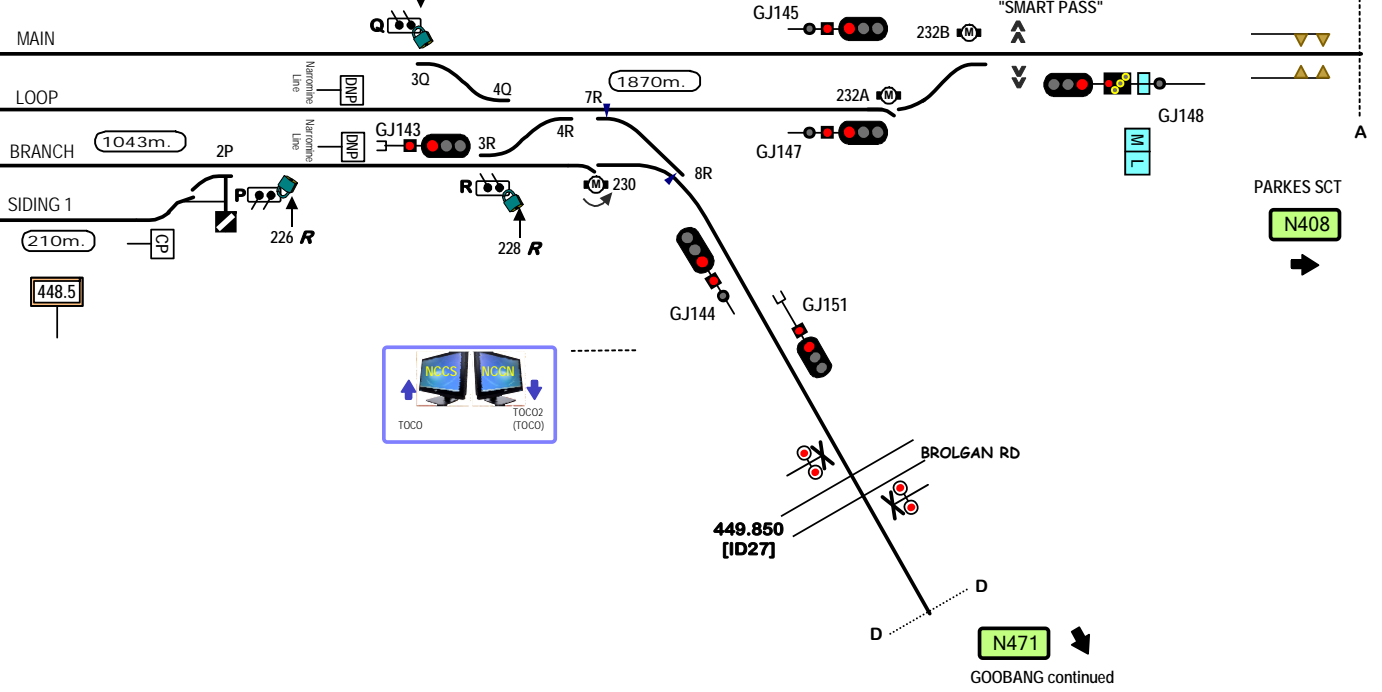

GOOBANG JUNCTION SOUTH  
(COOTAMUNDRA LINE)

**GOOBANG JUNCTION (GBD)**

GOOBANG JUNCTION - PARKES  
on one page

Signal Locations

Home Support

© 2019 G F Vincent

STANDARD GAUGE TRACK  
**GOOBANG JUNCTION**

N446