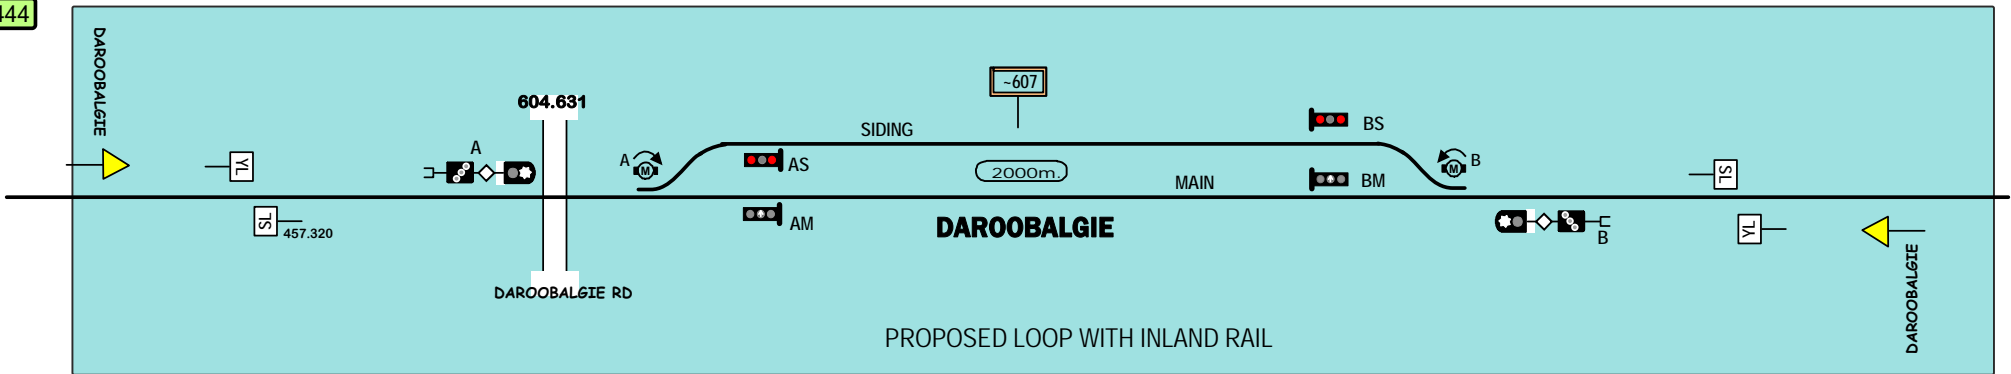

← FORBES

N444

Signal Locations	
Support	
Home ILR	Home CRN

© 2019 G F Vincent

STANDARD GAUGE TRACK
GOOBANG JUNCTION SOUTH

N445