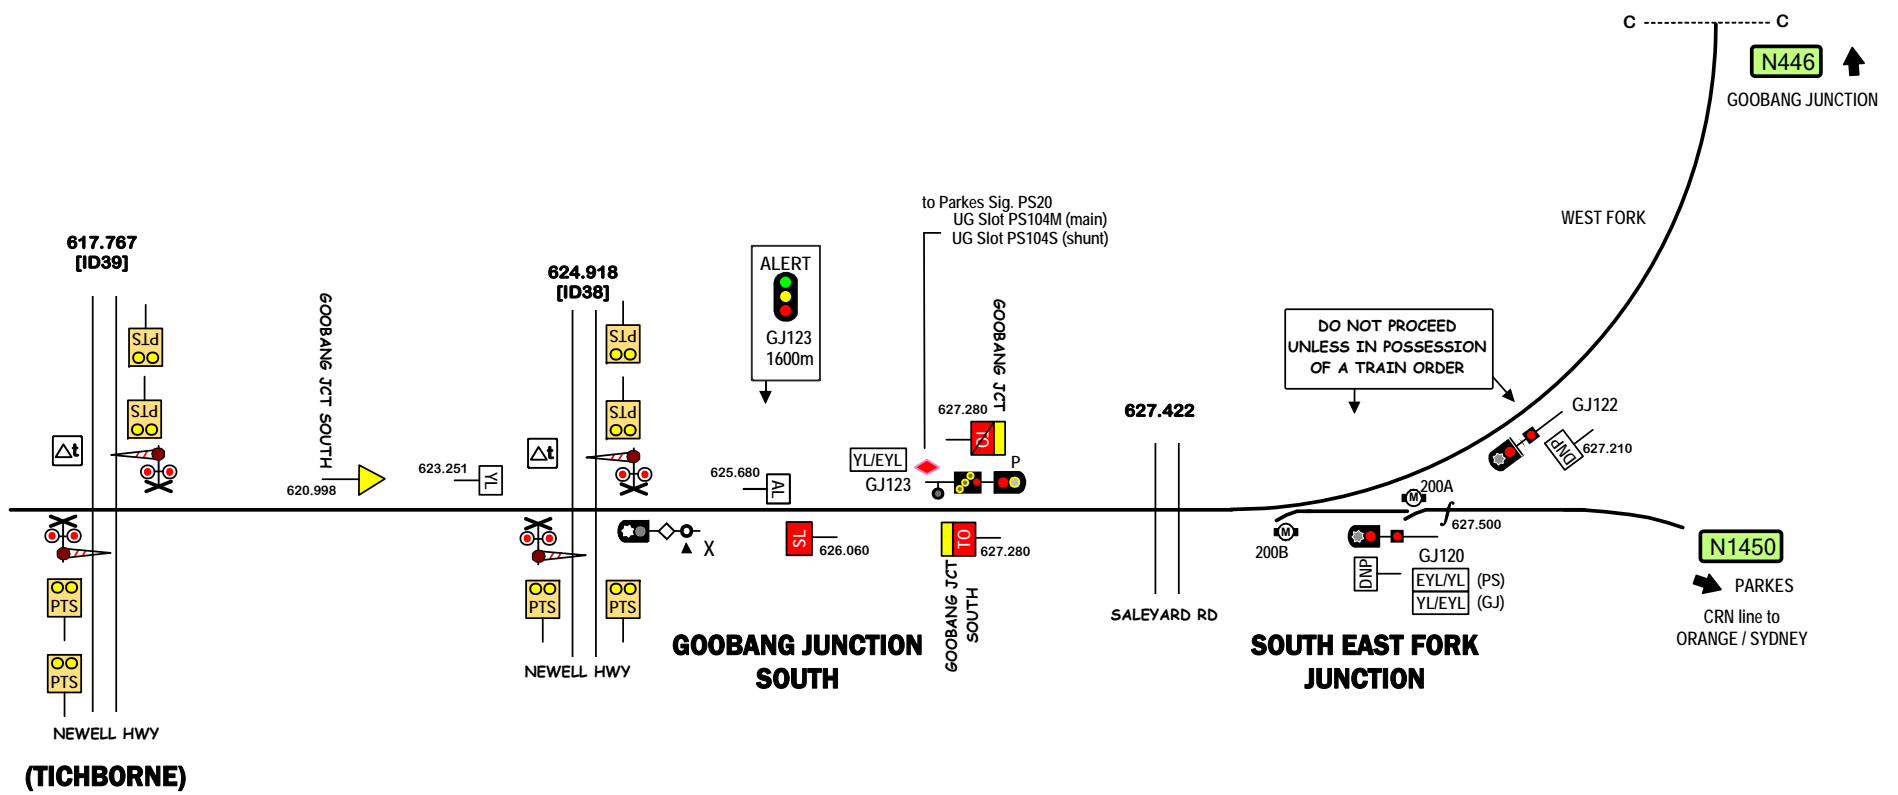

← FORBES

N444

Signal Locations	
Support	
Home ILR	Home CRN

© 2019 G F Vincent

STANDARD GAUGE TRACK
GOOBANG JUNCTION SOUTH

N445