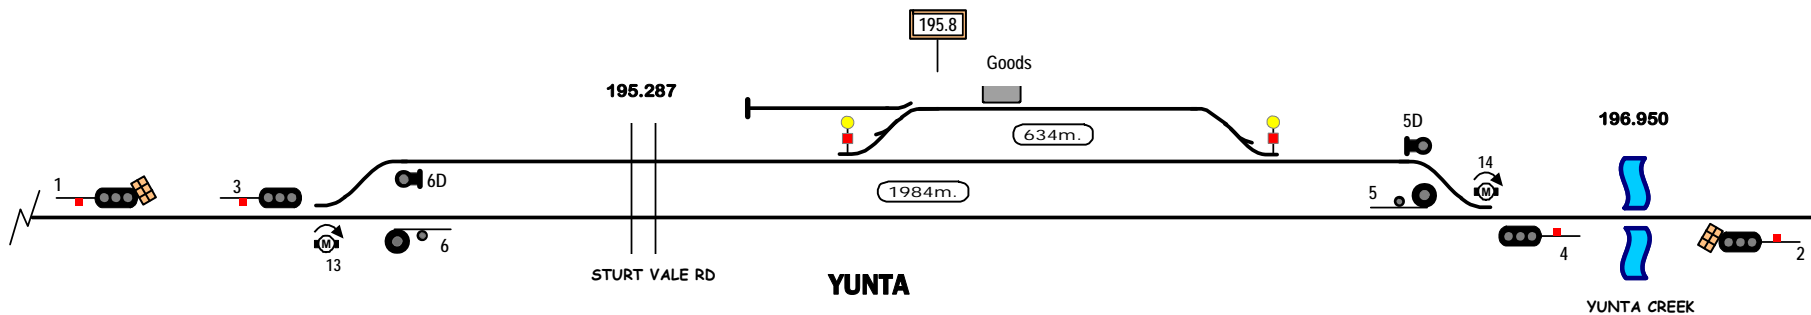

← S401
PETERBOROUGH

HILLGRANGE

S403 →
MANNAHILL

Signal Locations

Home Support

© 2009 G F Vincent

STANDARD GAUGE TRACK HILLGRANGE - YUNTA

S402