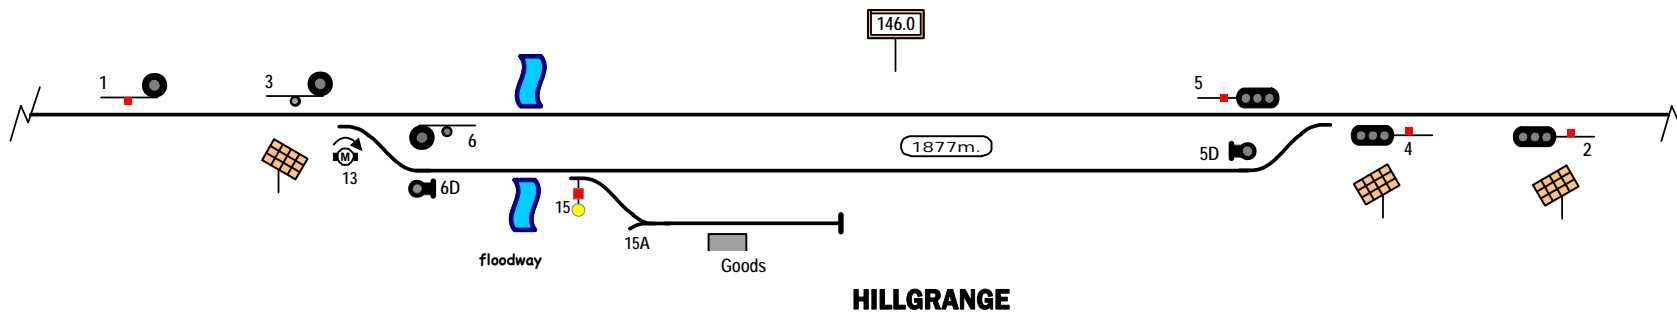

← S401
PETERBOROUGH

HILLGRANGE

S403 →
MANNAHILL

Signal Locations

Home Support

© 2009 G F Vincent

STANDARD GAUGE TRACK HILLGRANGE - YUNTA

S402