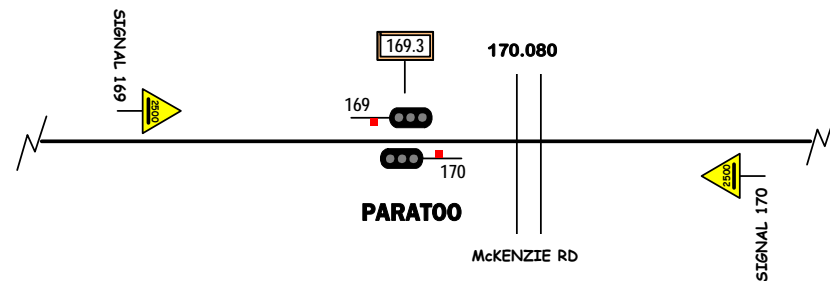

← S401
PETERBOROUGH

HILLGRANGE

S403 →
MANNAHILL

Signal Locations

Home Support

© 2009 G F Vincent

STANDARD GAUGE TRACK HILLGRANGE - YUNTA

S402