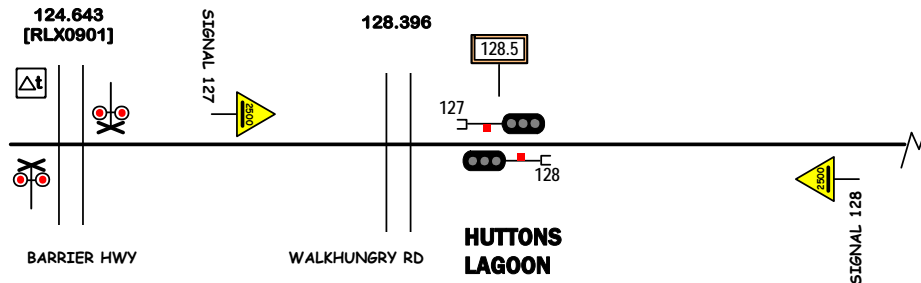

← S401
PETERBOROUGH

HILLGRANGE

S403 →
MANNAHILL

Signal Locations

Home Support

© 2009 G F Vincent

STANDARD GAUGE TRACK HILLGRANGE - YUNTA

S402