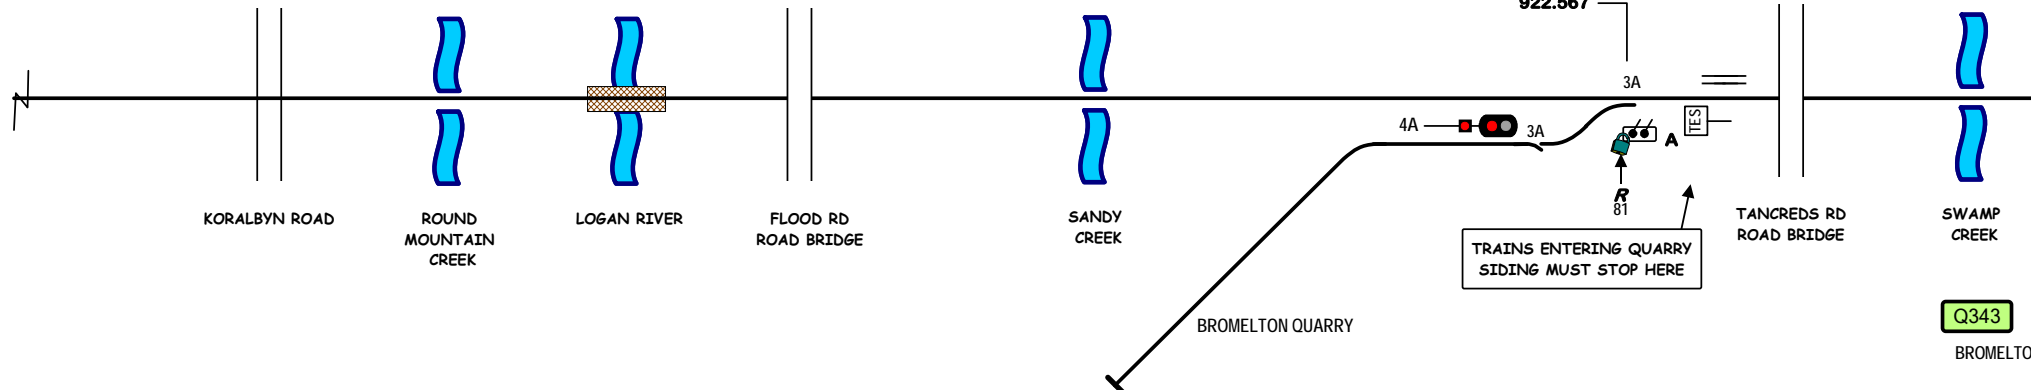

901.969 902.728 903.169

905.430  
[ID415]

909.3

← N341  
GLENAPP

**TAMROOKUM (TMK)**

910.748

913.924

918.465

920.766

921.931

922.567

923.059

924.128

TRAINS ENTERING QUARRY  
SIDING MUST STOP HERE

Q343 →  
BROMELTON

Signal Locations

Home Support

© 2008 G F Vincent

STANDARD GAUGE TRACK  
**TAMROOKUM**

Q342