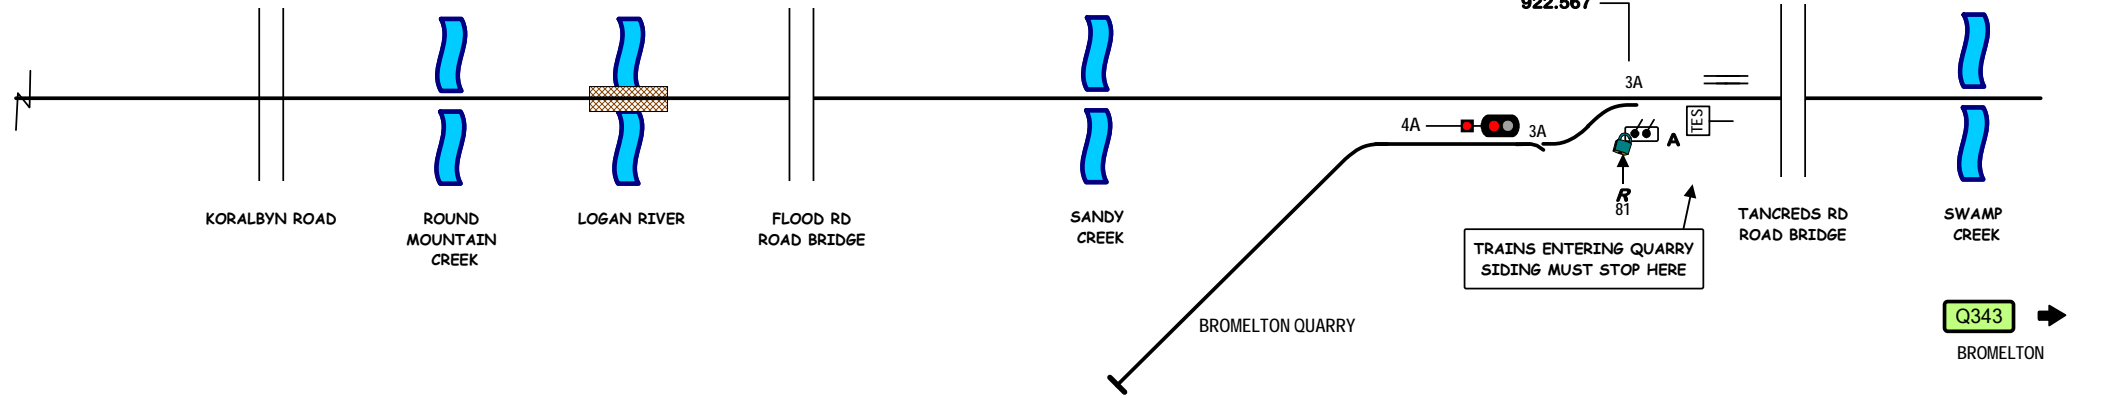

901.969 902.728 903.169 905.430 [ID415]

← N341
GLENAPP

910.748 913.924 918.465 920.766 921.931 922.567 923.059 924.128

Signal Locations

Home Support

© 2008 G F Vincent

STANDARD GAUGE TRACK
TAMROOKUM

Q342