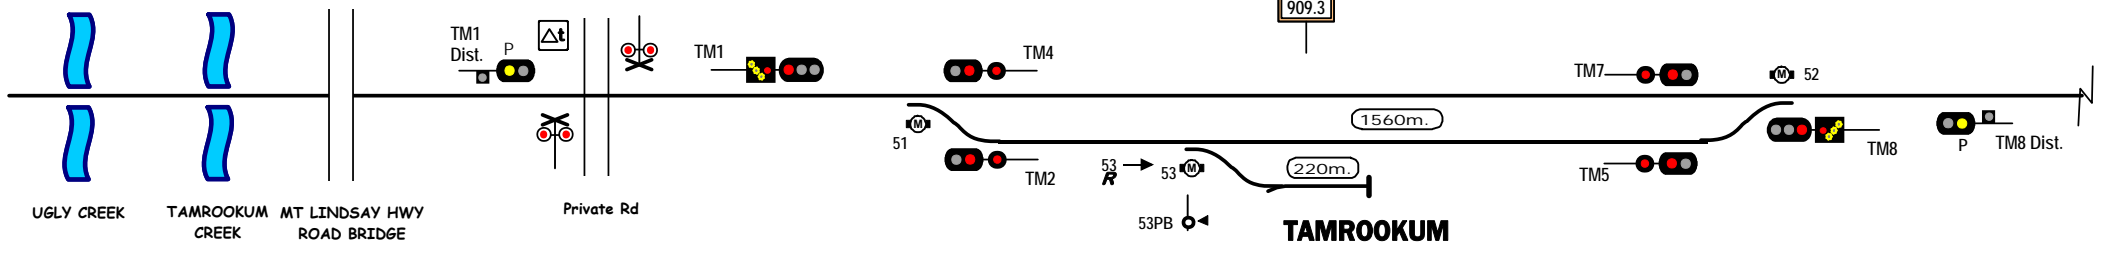

901.969 902.728 903.169 905.430 [ID415]

← N341
GLENAPP

910.748 913.924 918.465 920.766 921.931 922.567 923.059 924.128

Signal Locations

Home Support

© 2008 G F Vincent

STANDARD GAUGE TRACK
TAMROOKUM

Q342