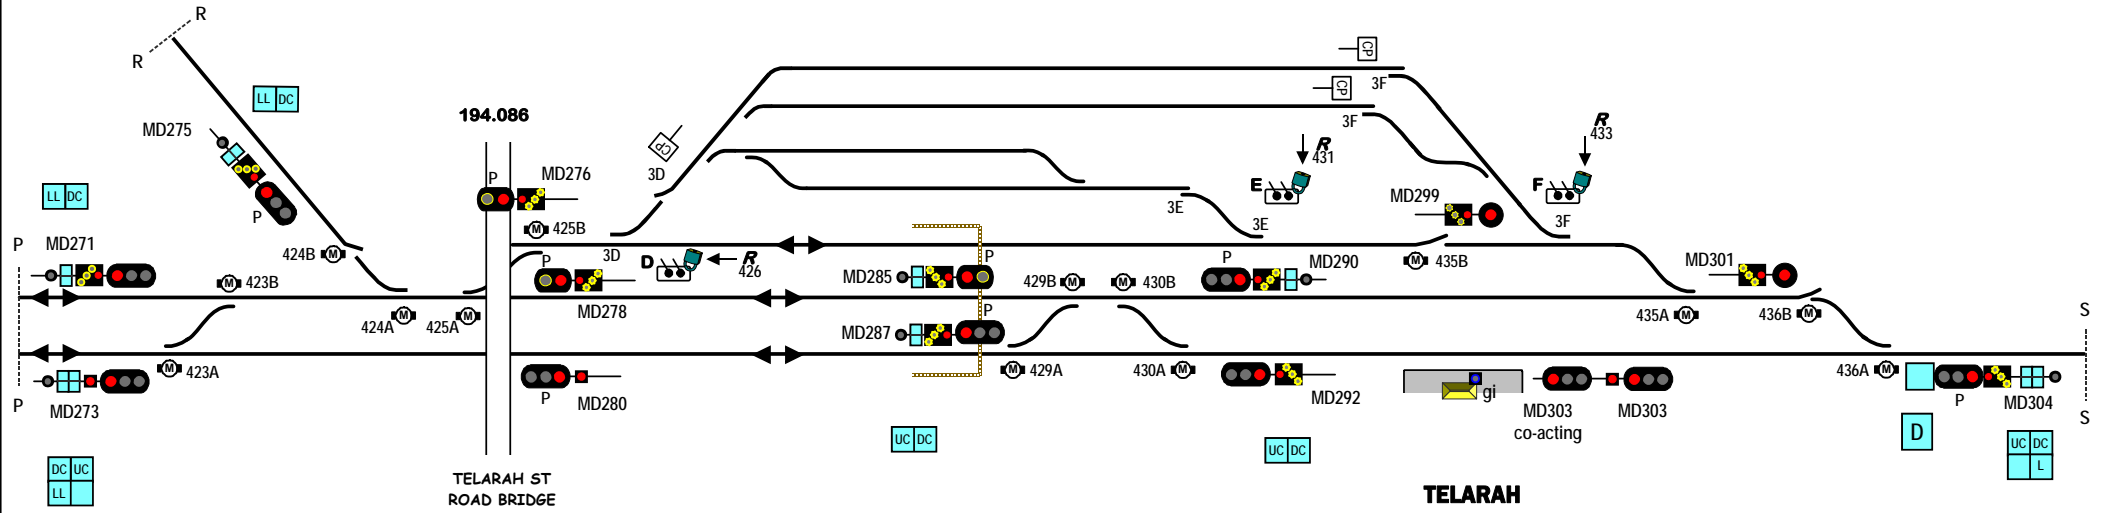

N509  
RUTHERFORD  
(via MAITLAND WEST JUNCTION)

N507  
MAITLAND

Signal Locations

Home Support

© 2008 G F Vincent

STANDARD GAUGE TRACK  
TELARAH

N301