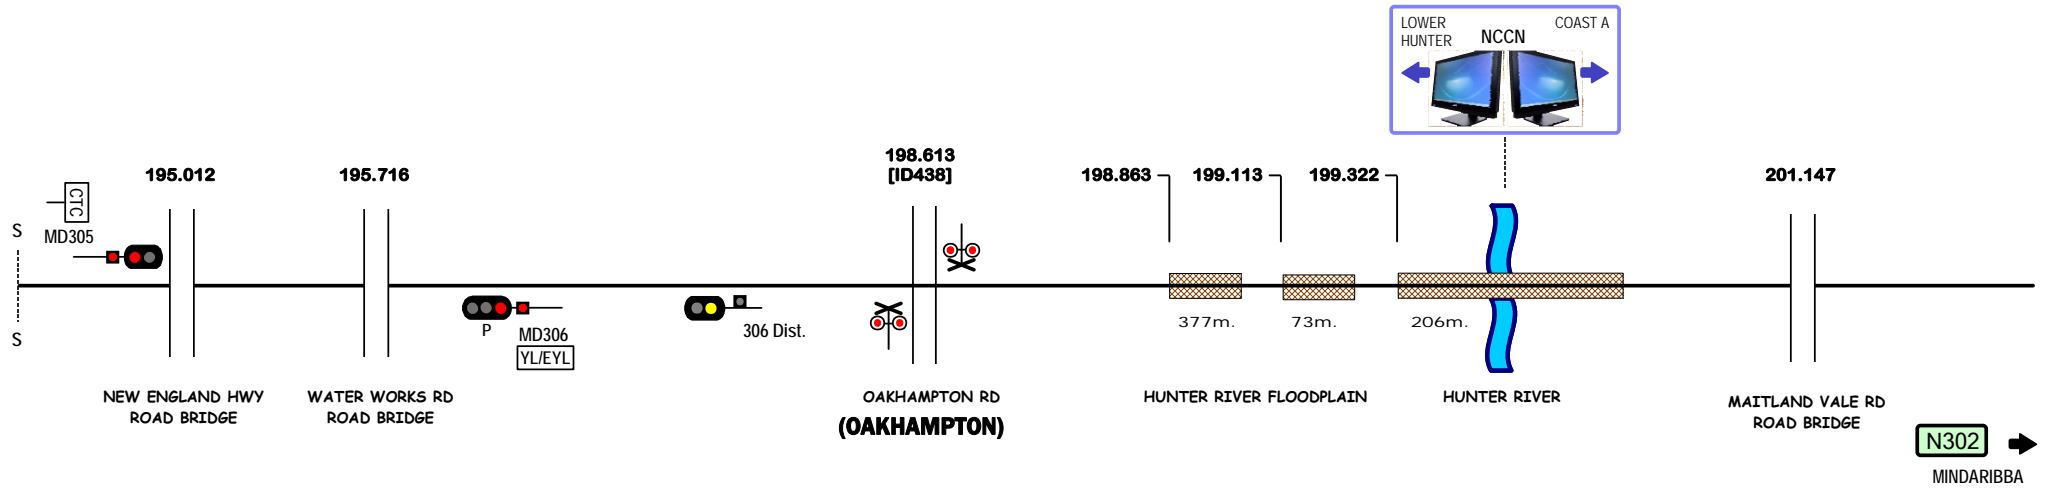

N509  
RUTHERFORD  
(via MAITLAND WEST JUNCTION)

N507  
MAITLAND

Signal Locations

Home Support

© 2008 G F Vincent

STANDARD GAUGE TRACK  
TELARAH

N301