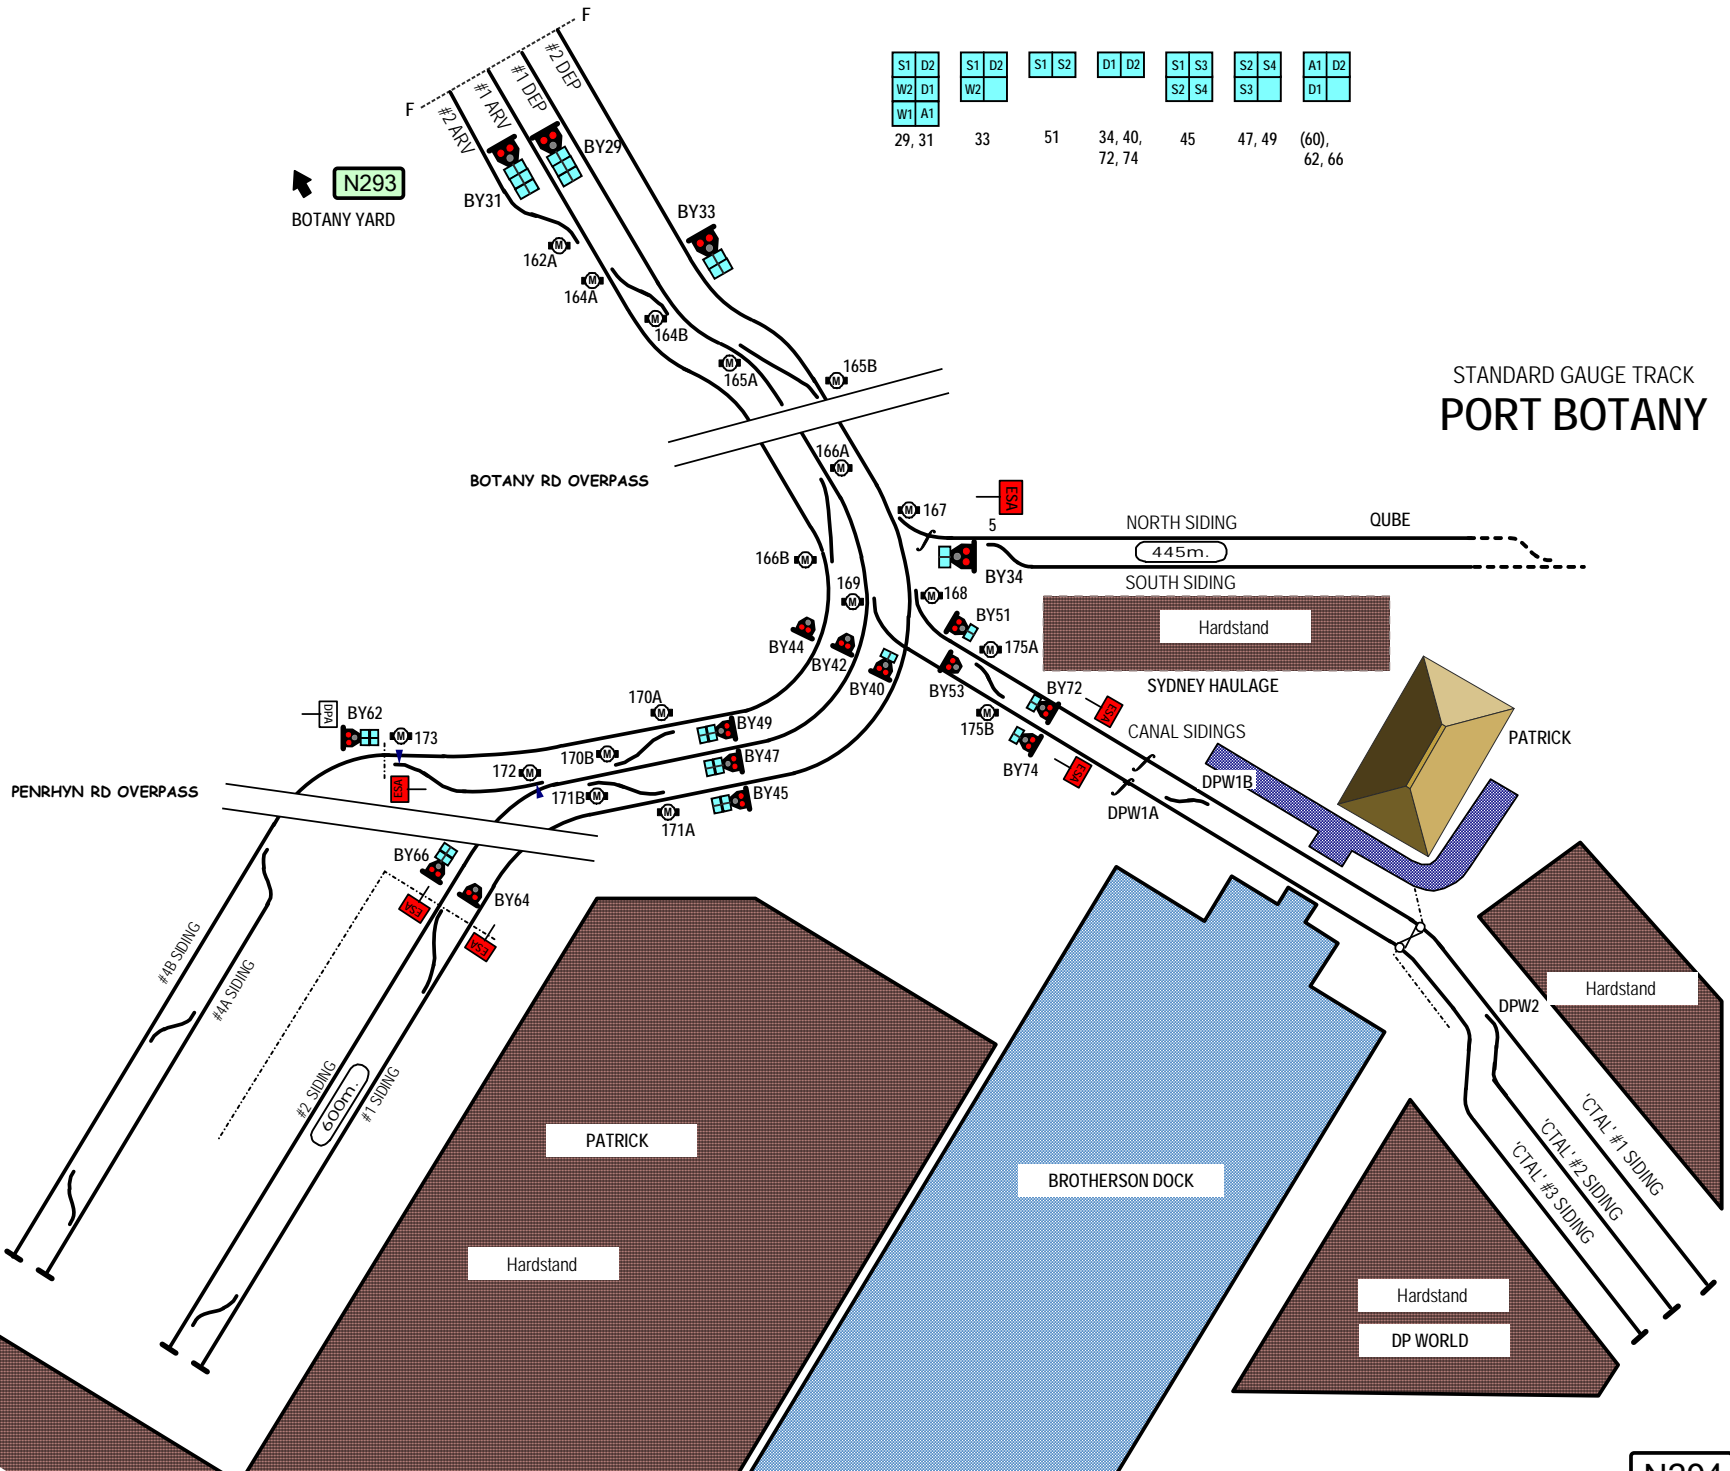

STANDARD GAUGE TRACK PORT BOTANY

| | | | | | | | | | | | | | |
|--------|----|----|----|----|----|-------------------|----|----|----|--------|----|-----------------|----|
| S1 | D2 | S1 | D2 | S1 | S2 | D1 | D2 | S1 | S3 | S2 | S4 | A1 | D2 |
| W2 | D1 | W2 | | | | | | S2 | S4 | S3 | | D1 | |
| W1 | A1 | | | | | | | | | | | | |
| 29, 31 | | 33 | | 51 | | 34, 40, 72, 74 | | 45 | | 47, 49 | | (60), 62, 66 | |

N293
BOTANY YARD

Signal Locations

Home Support

© 2008 G F Vincent

N294