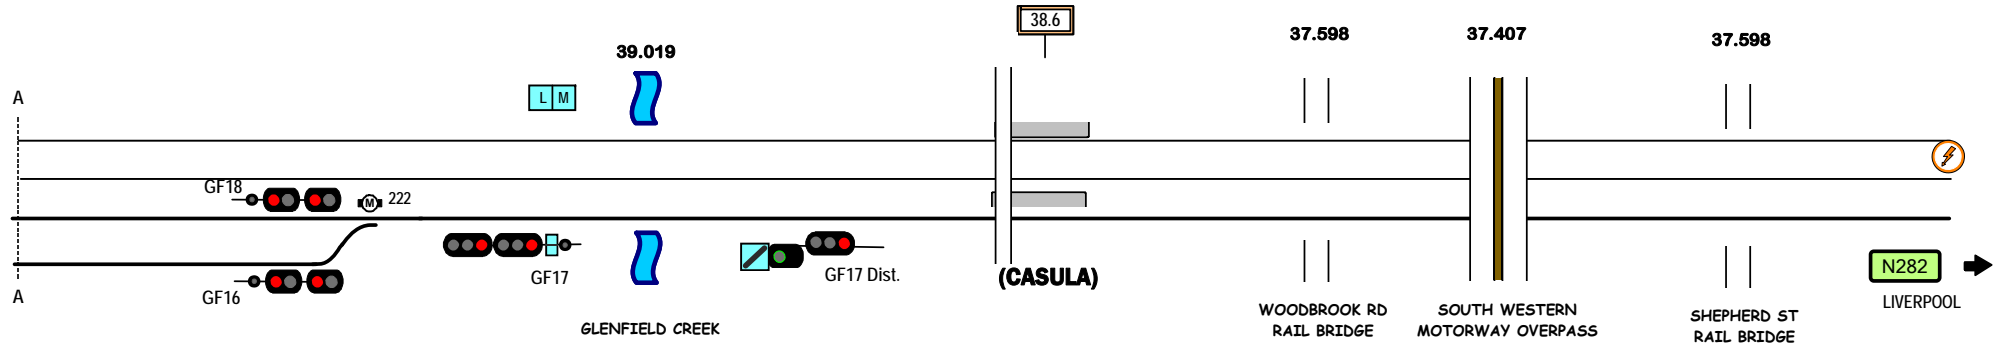

Sydney Trains LEPPINGTON Line

STANDARD GAUGE TRACK
GLENFIELD- (CASULA)

Signal Locations

Home Support

© 2011 G F Vincent

N281