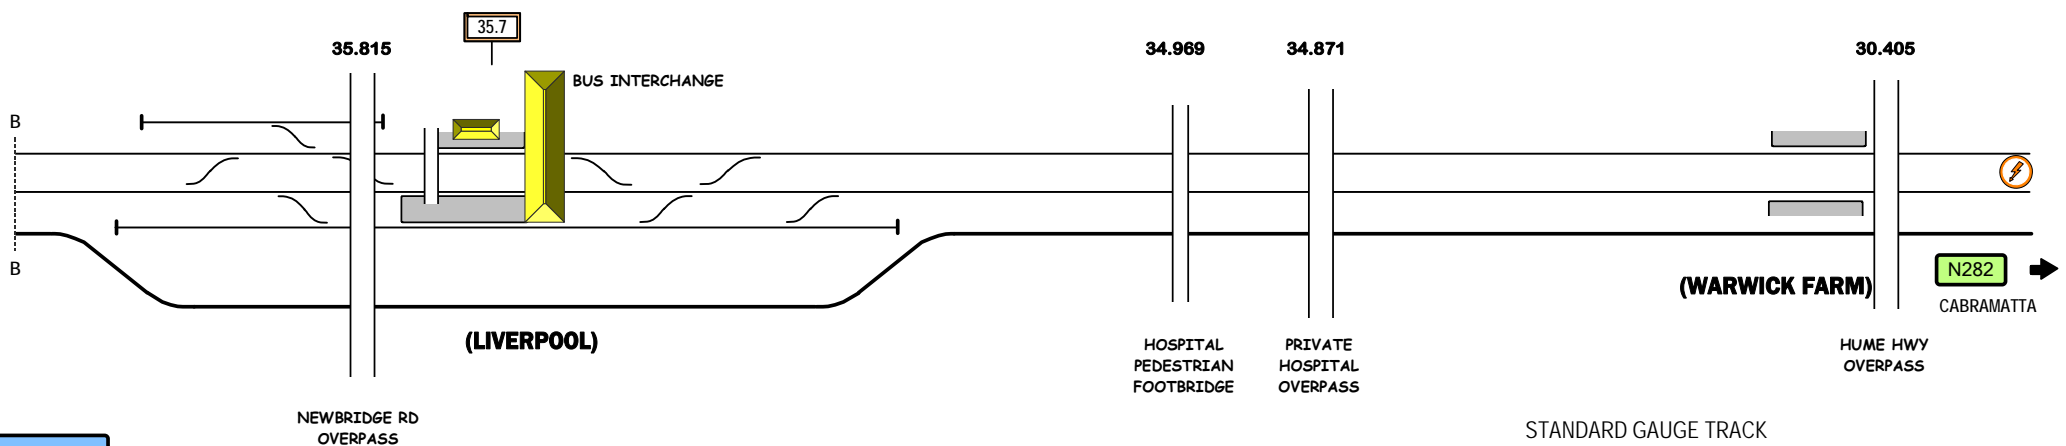

Sydney Trains LEPPINGTON Line

STANDARD GAUGE TRACK
GLENFIELD- (WARWICK FARM)

Signal Locations

Home Support

© 2011 G F Vincent

N281