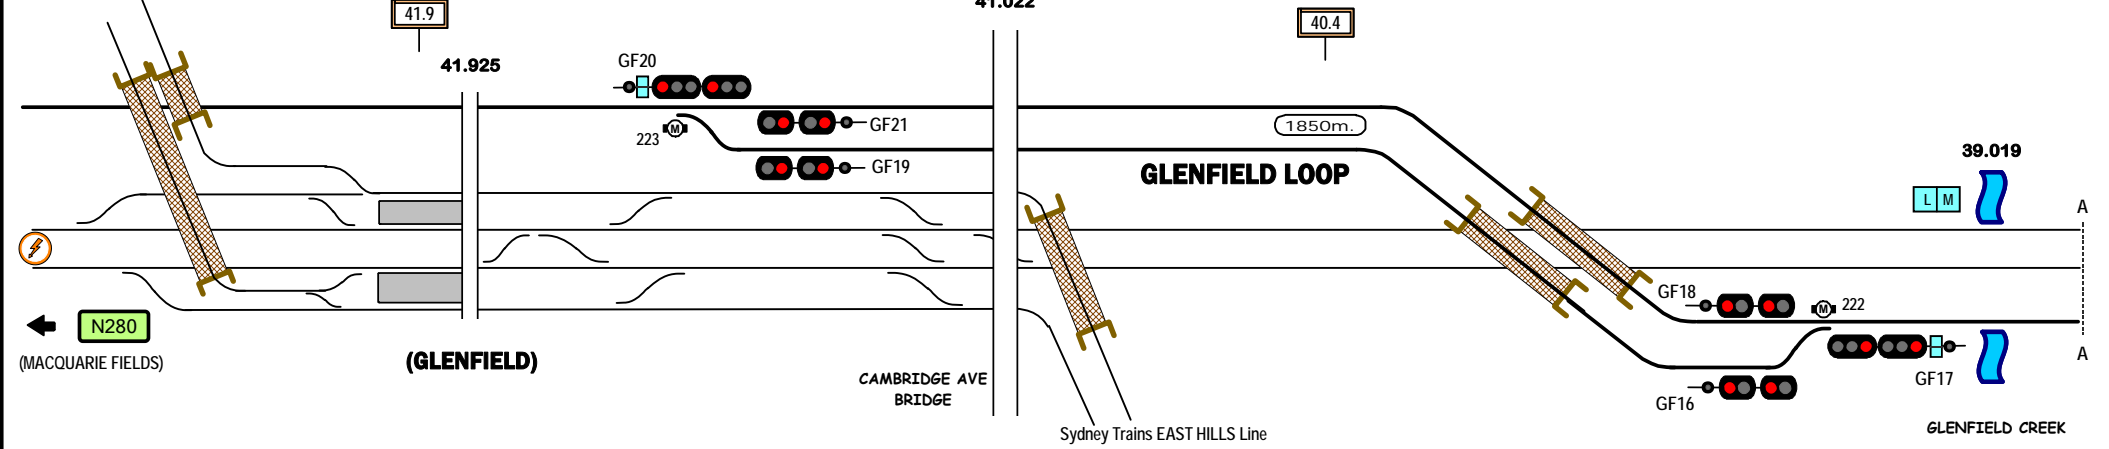

Sydney Trains LEPPINGTON Line

STANDARD GAUGE TRACK
GLENFIELD- (WARWICK FARM)

Signal Locations

Home Support

© 2011 G F Vincent

N281