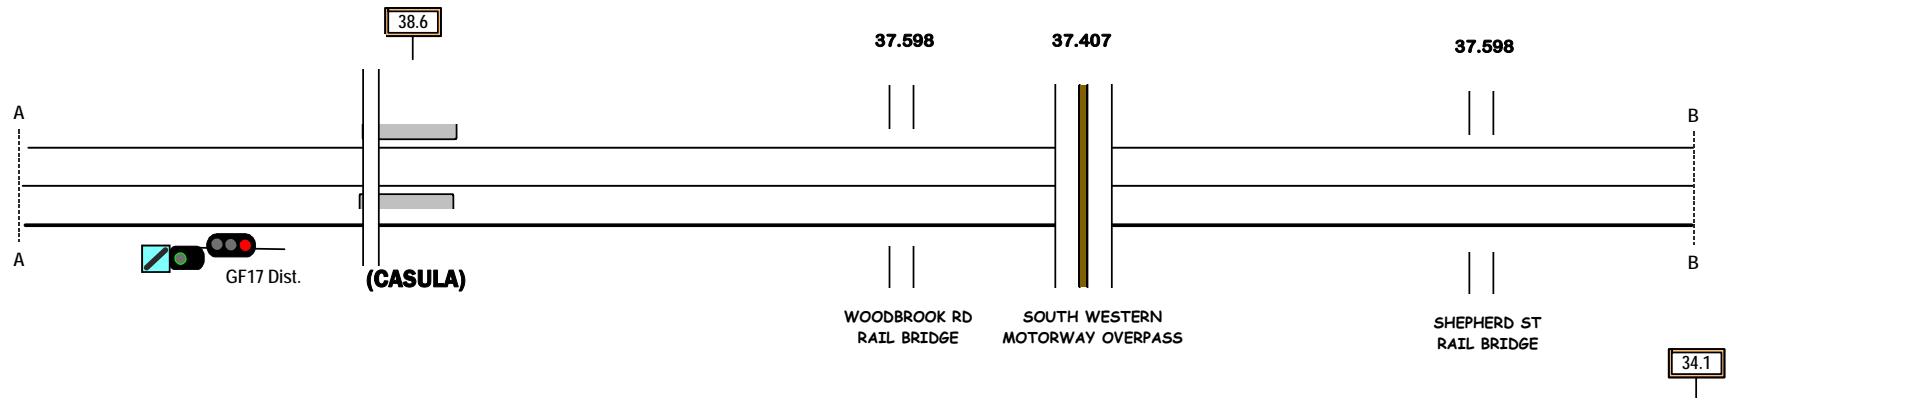

Sydney Trains LEPPINGTON Line

STANDARD GAUGE TRACK
GLENFIELD- (WARWICK FARM)

Signal Locations

Home Support

© 2011 G F Vincent

N281