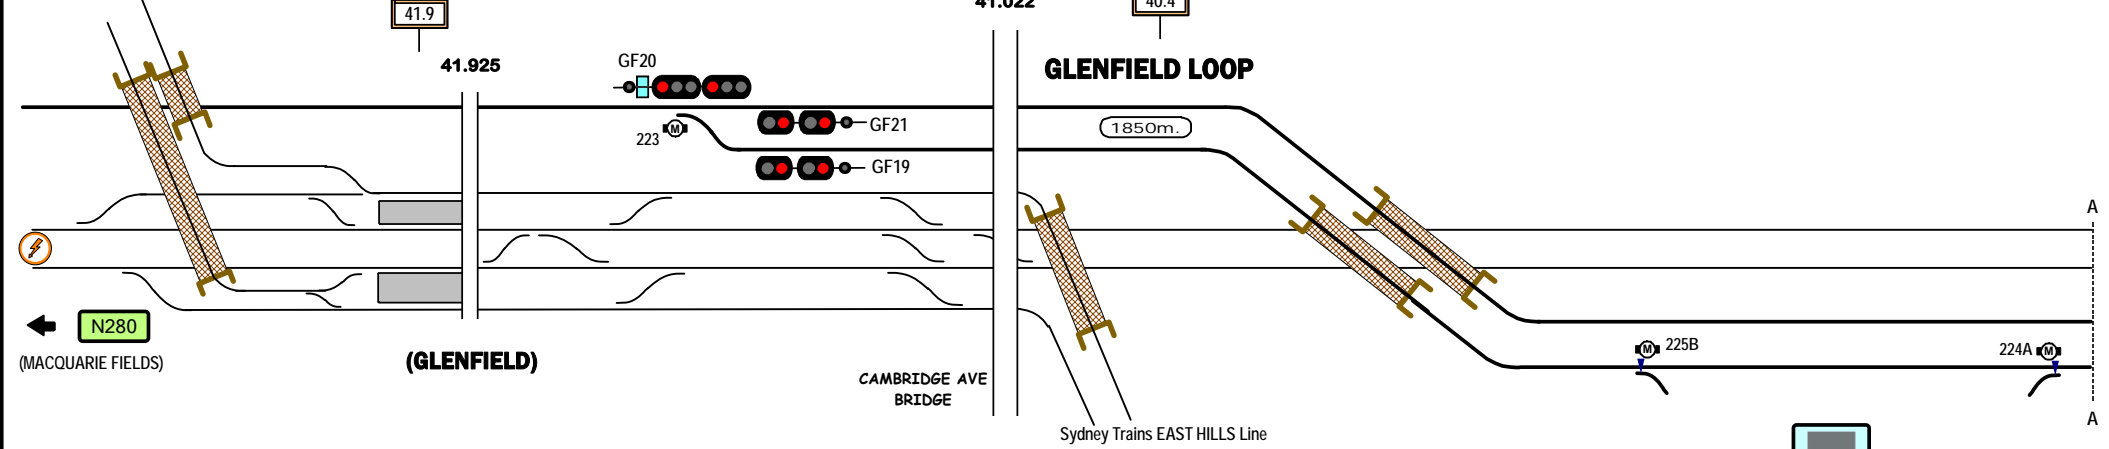

Sydney Trains LEPPINGTON Line

STANDARD GAUGE TRACK
GLENFIELD- (CASULA)

Signal Locations

Home Support

© 2011 G F Vincent

N281