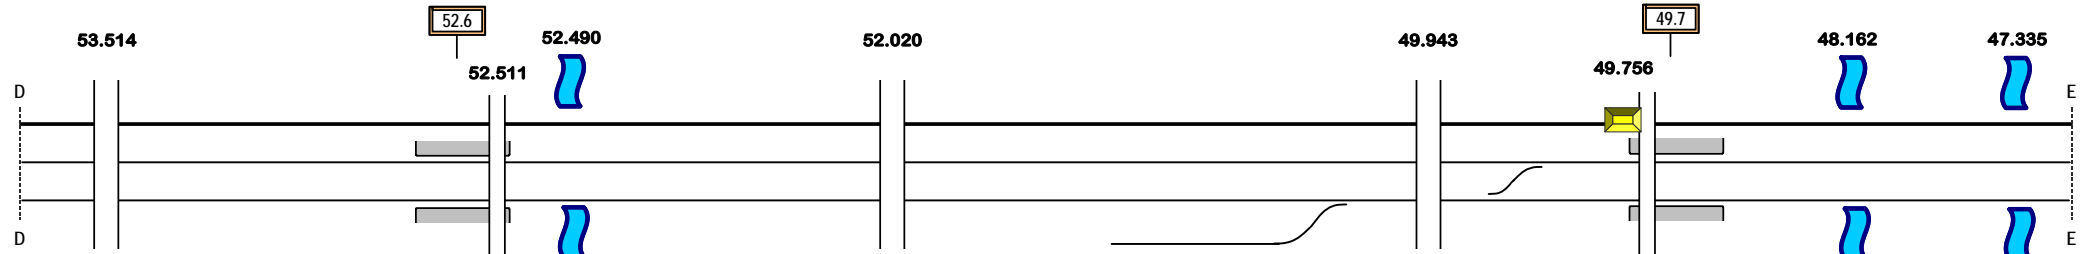

GILCHRIST DR OVERPASS
 (CAMPBELLTOWN)

(LEUMEAH)
 SMITH'S CREEK
 ROSE PAYTEN DR OVERPASS
 BEN LOMAND RD OVERPASS
 (MINTO)
 BOW BOWING CREEK

(MACQUARIE FIELDS)
 BUNBURY CURRAN CREEK
 GLENFIELD

STANDARD GAUGE TRACK
 (CAMPBELLTOWN) - MACQUARIE FIELDS