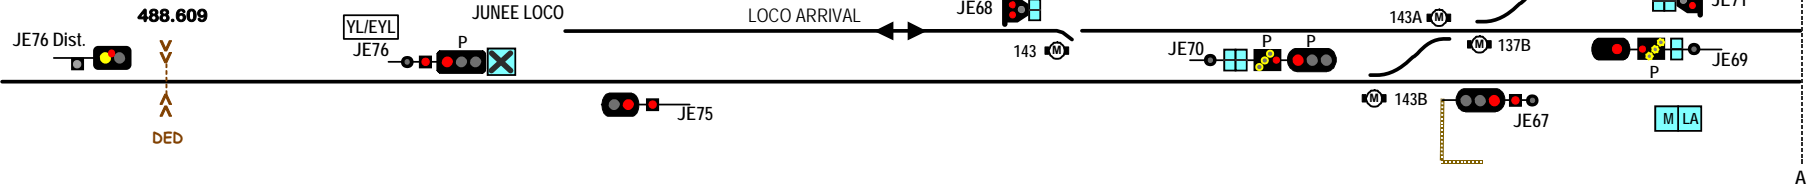

JUNEE ENVIRONMENT
on one page

N258
HAREFIELD

JUNEE (JUN)

Signal Locations

Home Support

© 2008 G F Vincent

OLYMPIC WAY RAIL BRIDGE
STANDARD GAUGE TRACK
JUNEE

N259