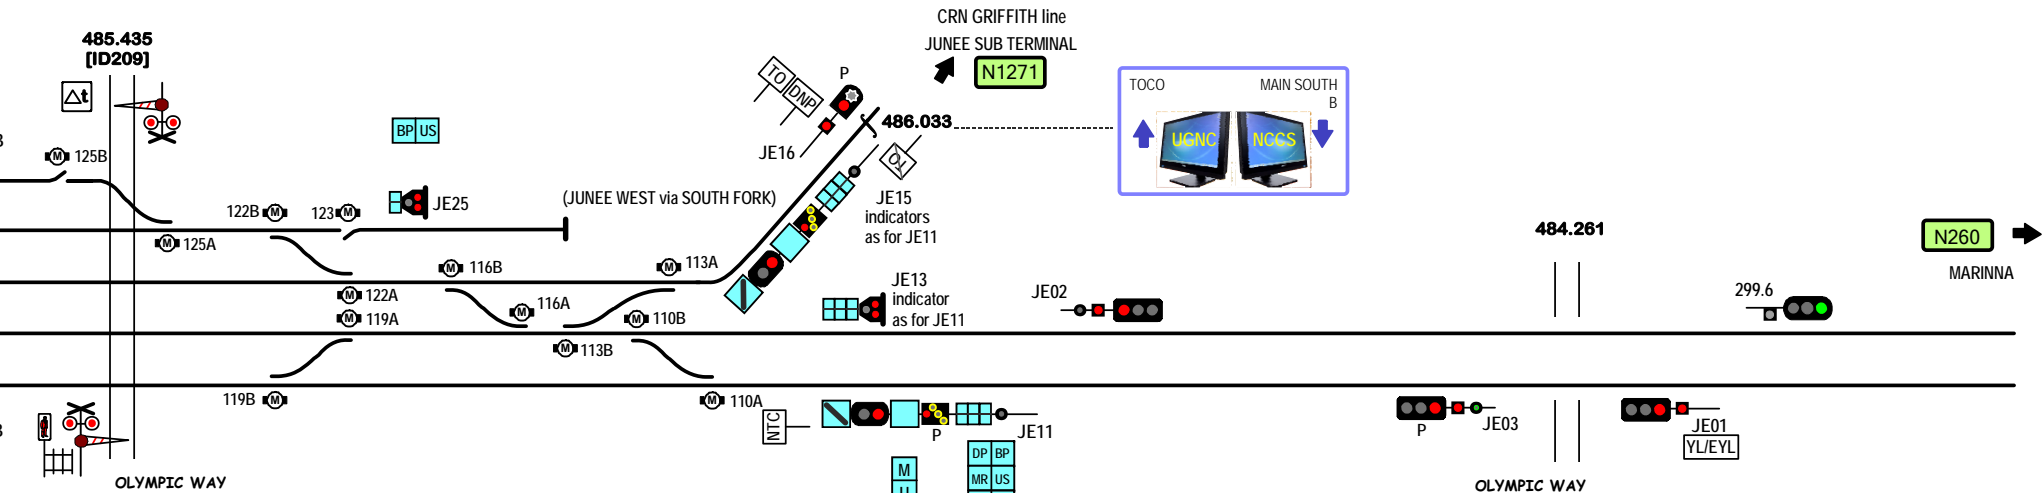

JUNEE ENVIRONMENT
on one page

N258
HAREFIELD

JUNEE (JUN)

Signal Locations

Home Support

© 2008 G F Vincent

OLYMPIC WAY RAIL BRIDGE
STANDARD GAUGE TRACK
JUNEE

N259