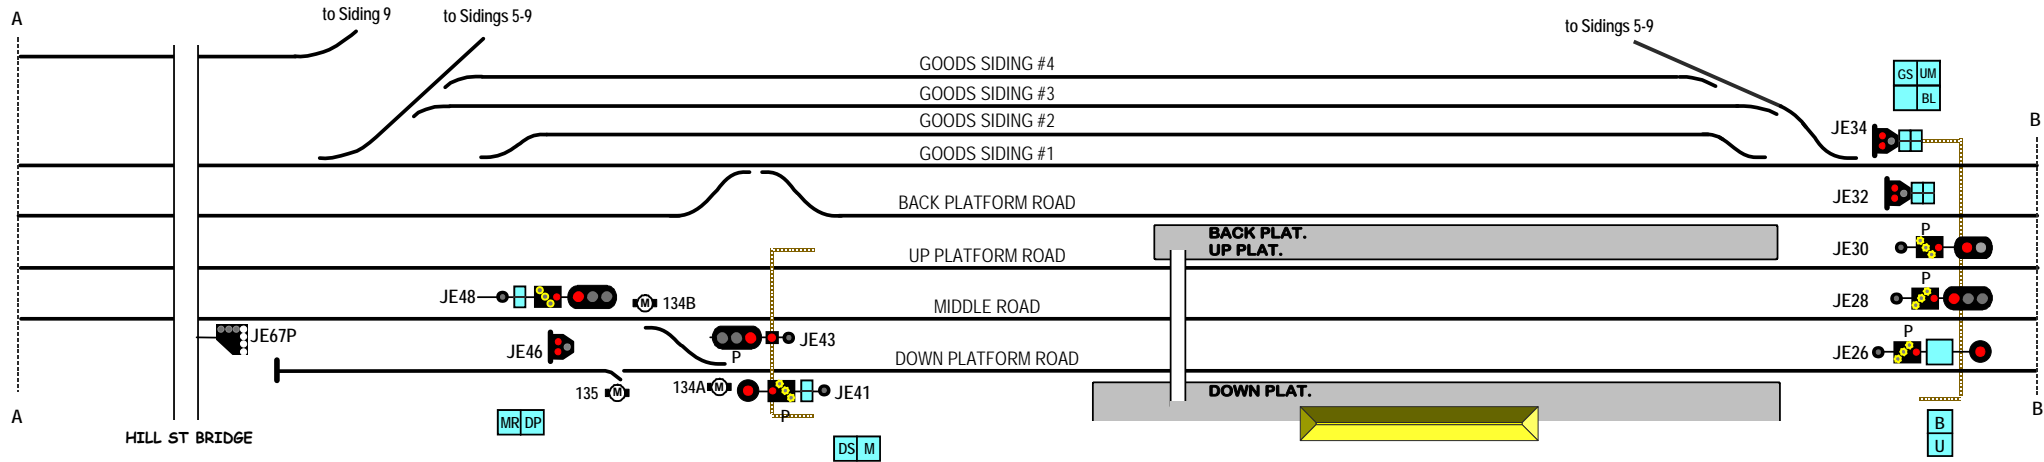

JUNEE ENVIRONMENT
on one page

N258
HAREFIELD

JUNEE (JUN)

Signal Locations

Home Support

© 2008 G F Vincent

OLYMPIC WAY RAIL BRIDGE
STANDARD GAUGE TRACK
JUNEE

N259