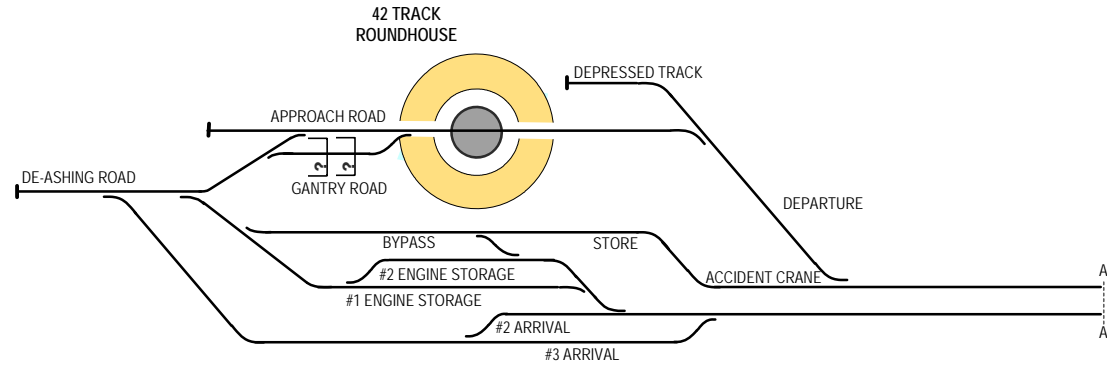

Return to standard format

JUNEE ROUNDHOUSE MUSEUM

JUNEE SUB TERMINAL

SHUNTING TRAIN TAKE KEY FROM DUPLEX LOCK BEFORE PROCEEDING PAST THIS POINT

STANDARD GAUGE TRACK
JUNEE