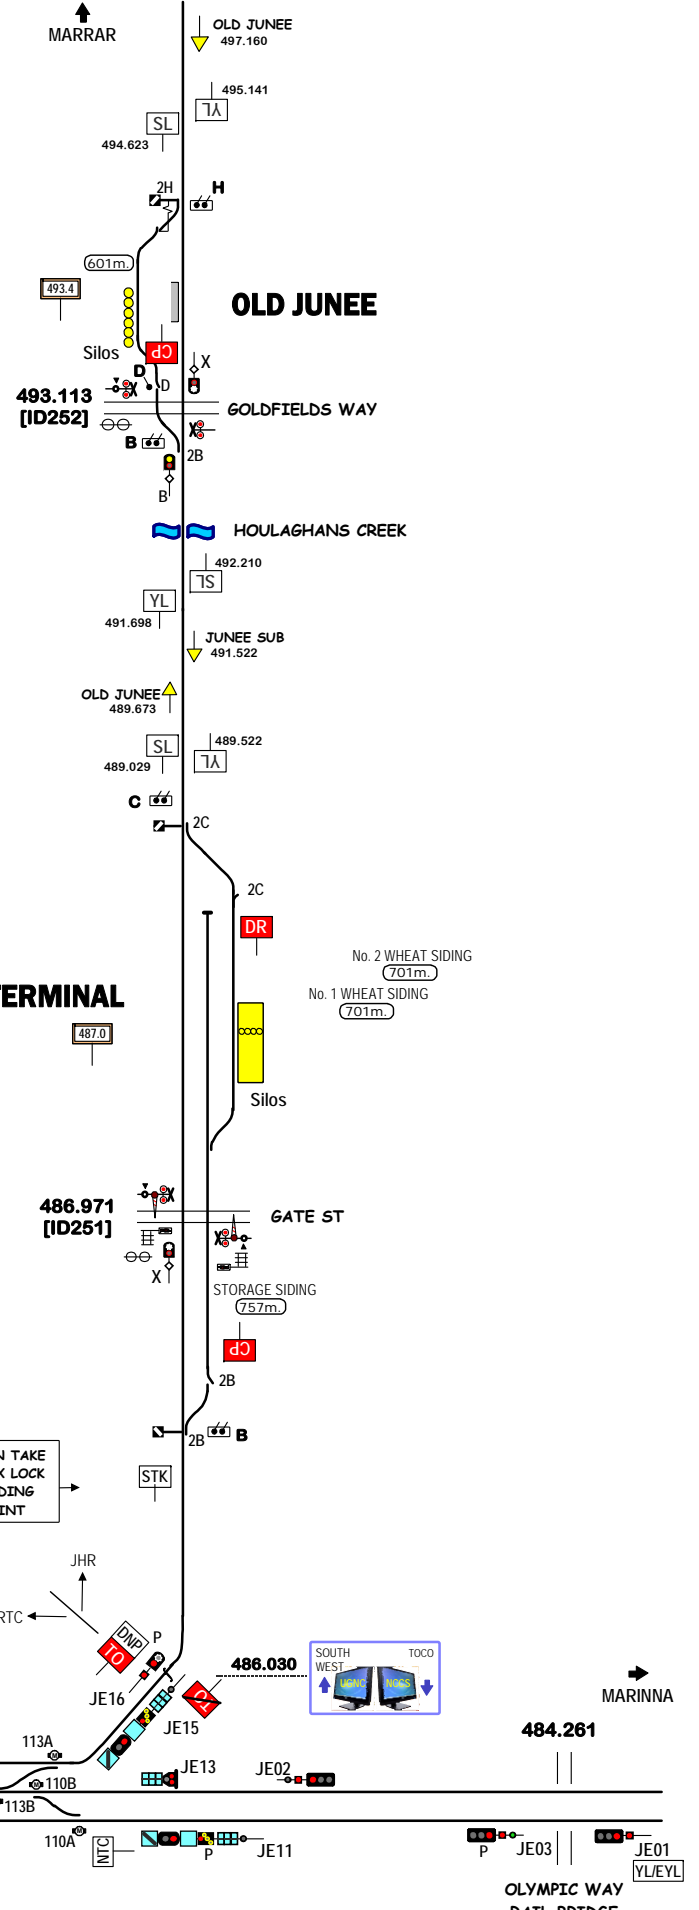

Return to standard format

JUNEE ROUNDHOUSE MUSEUM

JUNEE SUB TERMINAL

SHUNTING TRAIN TAKE KEY FROM DUPLEX LOCK BEFORE PROCEEDING PAST THIS POINT

STANDARD GAUGE TRACK
JUNEE