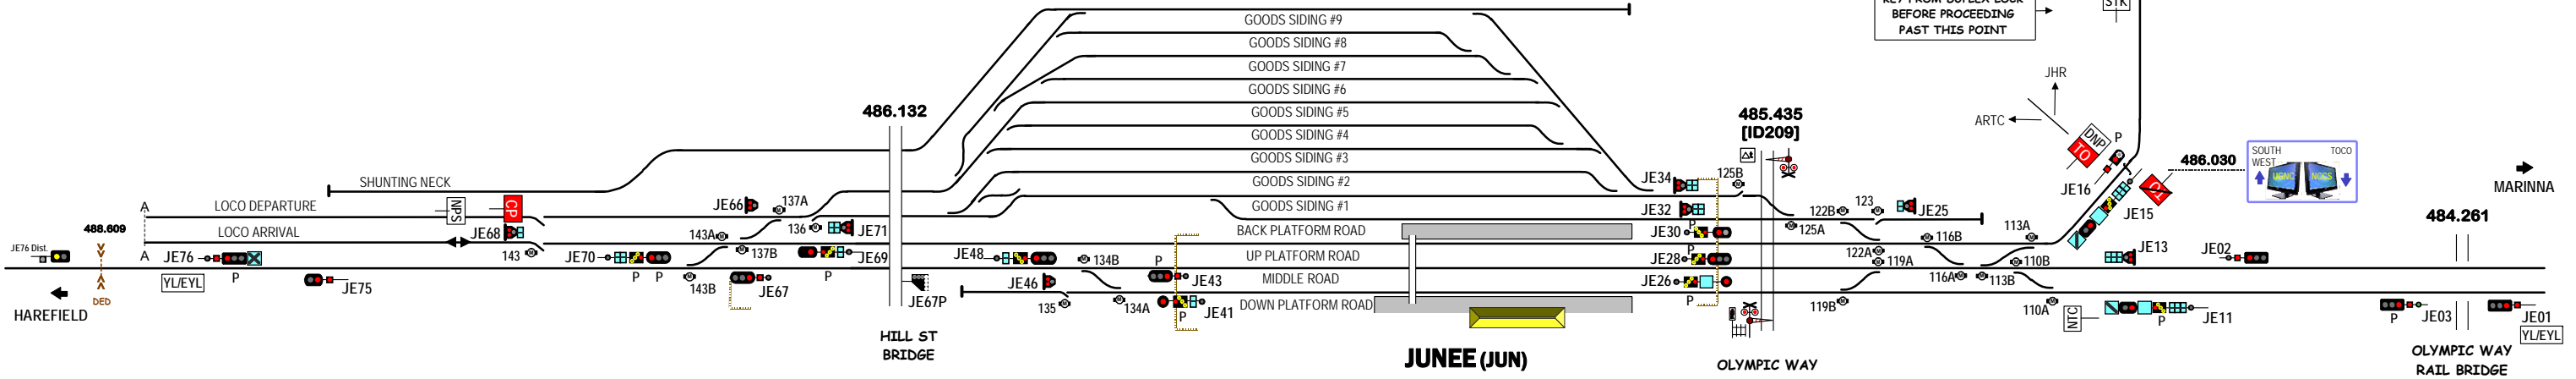

Return to standard format

JUNEE ROUNDHOUSE MUSEUM

JUNEE SUB TERMINAL

SHUNTING TRAIN TAKE KEY FROM DUPLEX LOCK BEFORE PROCEEDING PAST THIS POINT

STANDARD GAUGE TRACK
JUNEE