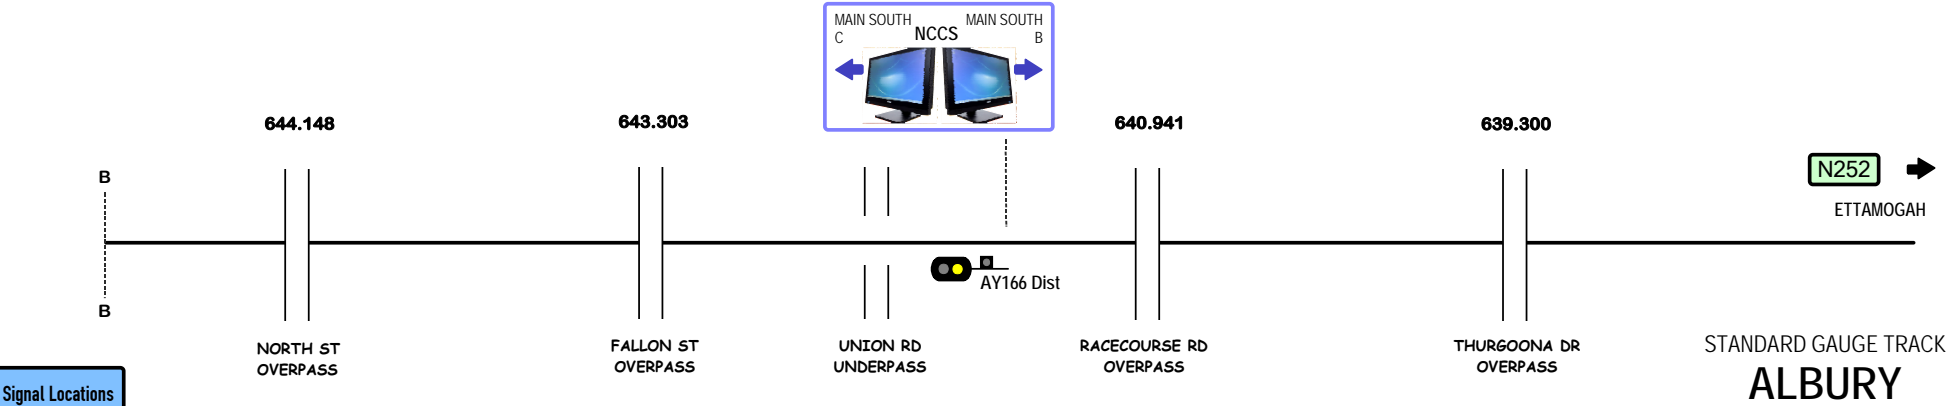

**THEATRE ROUTE INDICATOR
LETTER DEFINITIONS**

- M: Main Line
- L: Local Line
- B: Back Platform
- P: Platform

Signal Locations

Home Support