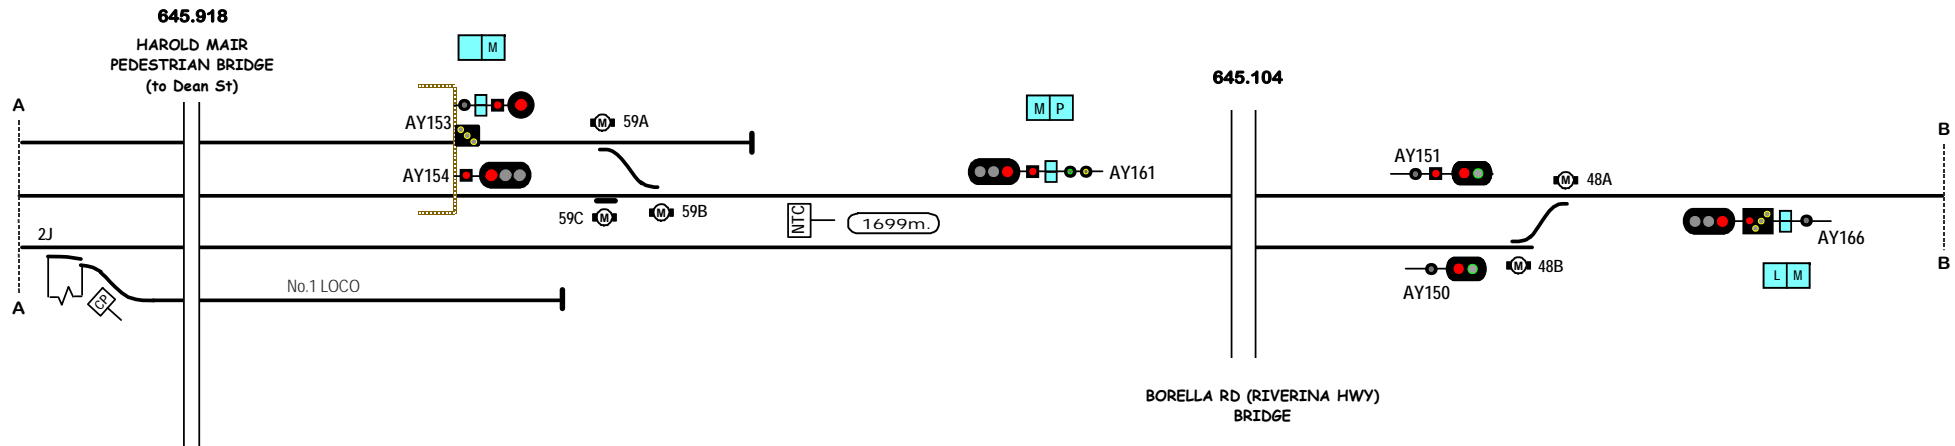

**THEATRE ROUTE INDICATOR
LETTER DEFINITIONS**

- M: Main Line
- L: Local Line
- B: Back Platform
- P: Platform

Signal Locations

Home Support