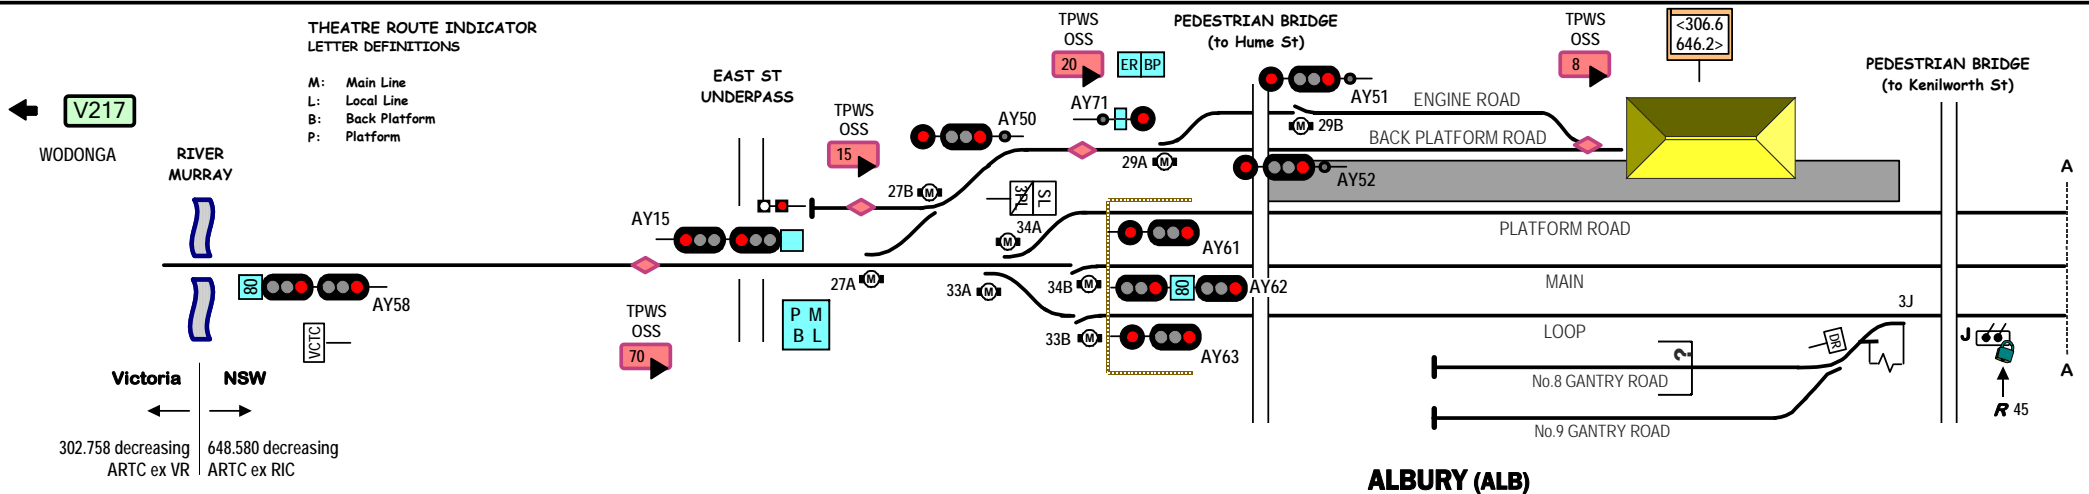

**THEATRE ROUTE INDICATOR
LETTER DEFINITIONS**

- M: Main Line
- L: Local Line
- B: Back Platform
- P: Platform

Signal Locations

Home Support