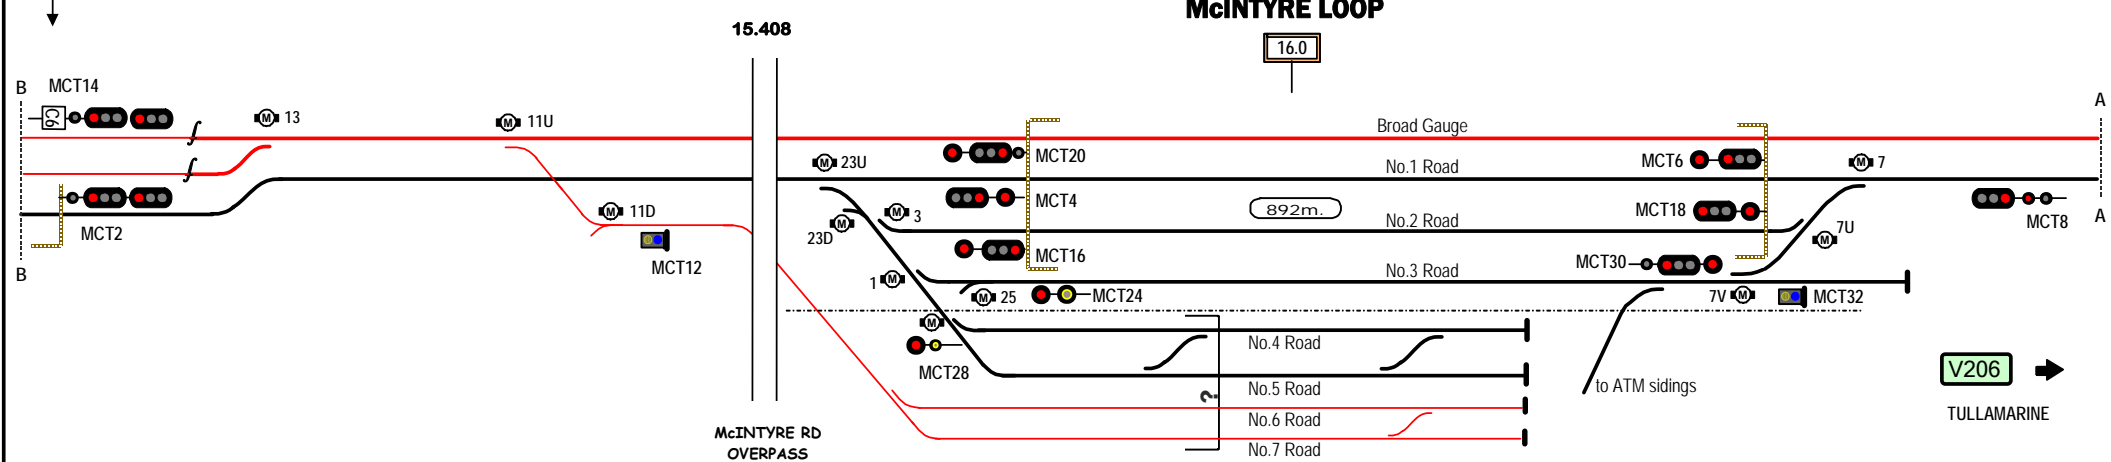

BROAD GAUGE TRAINS
CONTACT ADELAIDE CONTROL
(TO JACANA)

Signal Locations

Home Support

© 2009 G F Vincent

STANDARD GAUGE TRACK except as shown
McINTYRE LOOP

V205