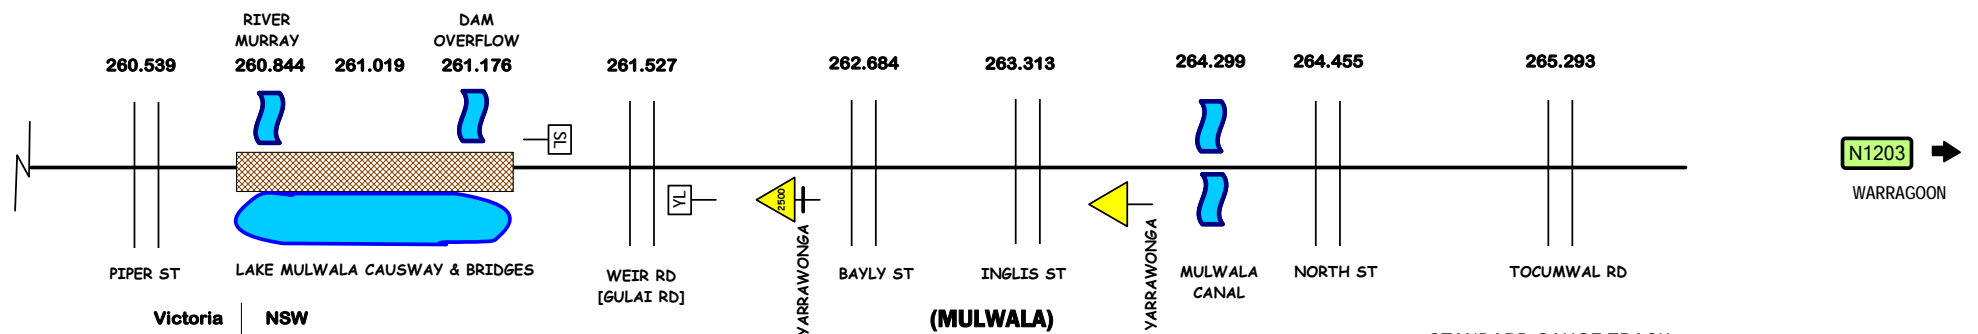

V1201
ST JAMES

Note: Signal X displays NSW defined 'MLI' information but is built from LED Ground Signal modules and has no backing plate. It is thought to be the only MLI in Victoria

STANDARD GAUGE TRACK
(TUNGAMAH) - (MULWALA)

Signal Locations
Home Support

© 2008 G F Vincent

N1203
WARRAGOON

V1202