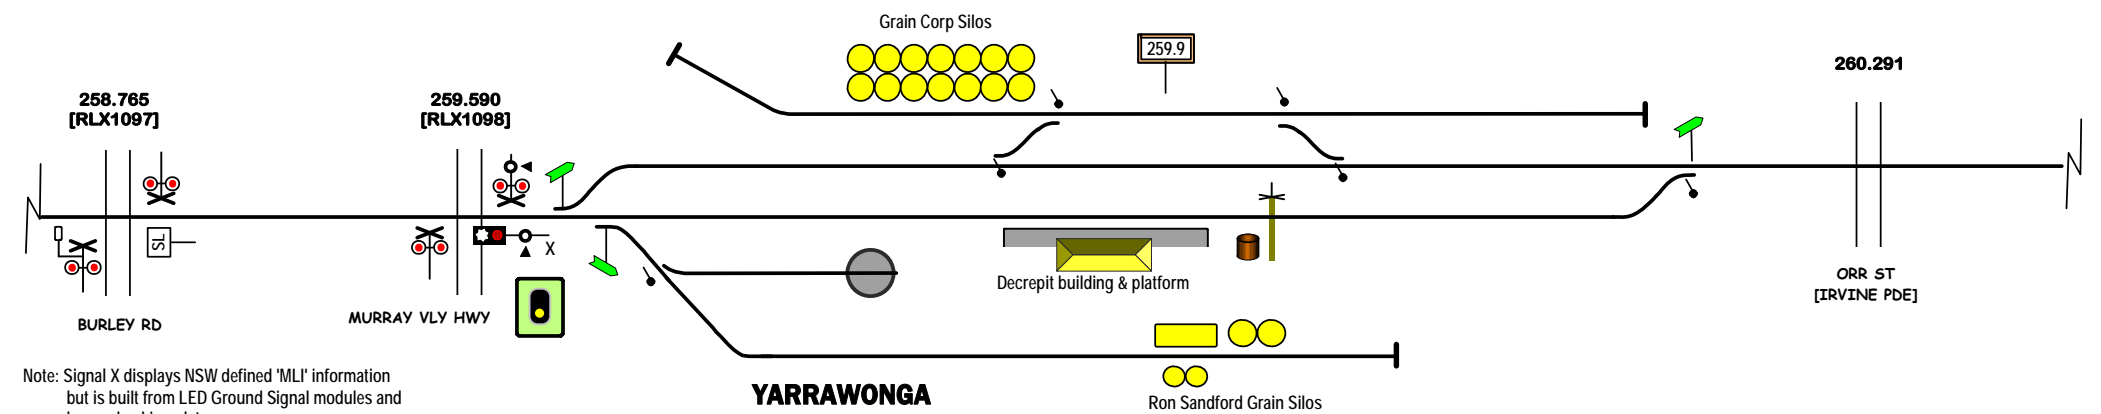

V1201  
ST JAMES

Note: Signal X displays NSW defined 'MLI' information but is built from LED Ground Signal modules and has no backing plate. It is thought to be the only MLI in Victoria

STANDARD GAUGE TRACK  
(TUNGAMAH) - (MULWALA)

Signal Locations  
Home Support

© 2008 G F Vincent

V1202