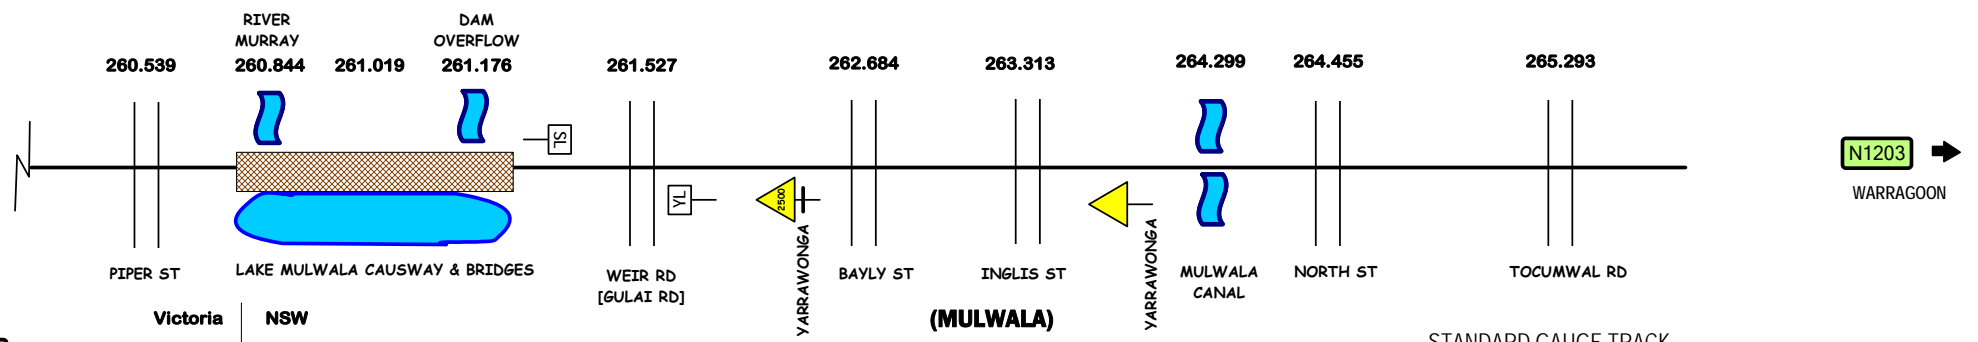

V1201  
ST JAMES

Note: Signal X displays NSW defined 'MLI' information but is built from LED Ground Signal modules and has no backing plate. It is thought to be the only MLI in Victoria

STANDARD GAUGE TRACK  
(TUNGAMAH) - (MULWALA)

Signal Locations  
Home Support

© 2008 G F Vincent

V1202