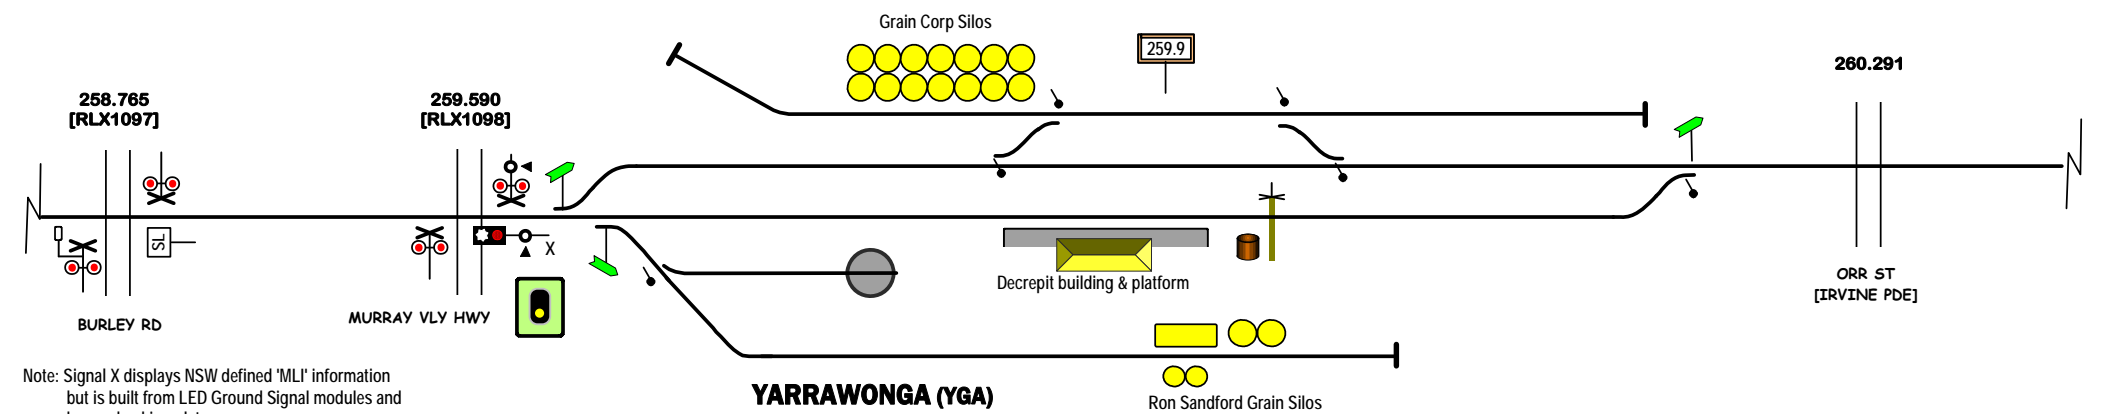

V1201
ST JAMES

Note: Signal X displays NSW defined 'MLI' information but is built from LED Ground Signal modules and has no backing plate. It is thought to be the only MLI in Victoria

STANDARD GAUGE TRACK
(TUNGAMAH) - (MULWALA)

Signal Locations
Home Support

© 2008 G F Vincent

N1203
WARRAGOON

V1202