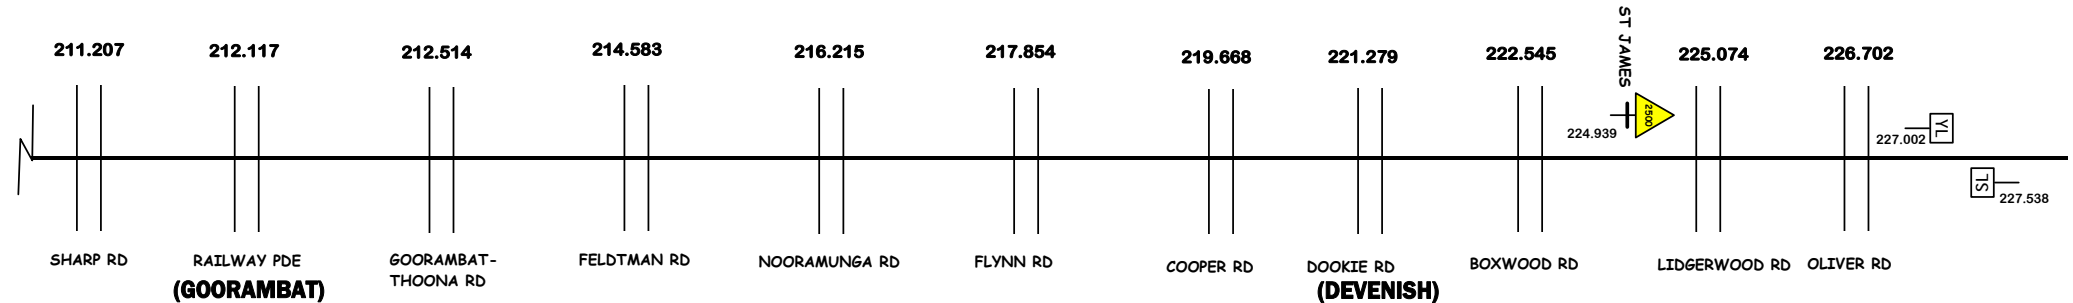

STOP
DO NOT PROCEED
WITHOUT PERMISSION
FROM THE TRAIN
CONTROLLER

↑ ↑
TRAIN TO
BASE RADIO
CHANGE TO
CHANNEL 1

Signal Locations

Home Support

© 2008 G F Vincent

STANDARD GAUGE TRACK
(BENALLA) - ST JAMES

V1201