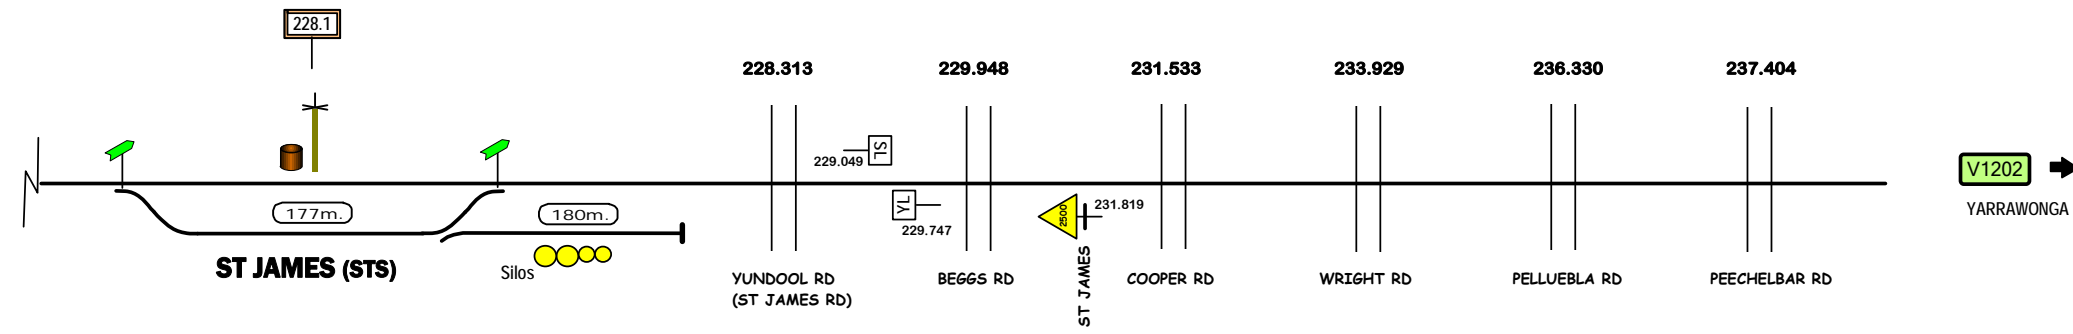

STOP
DO NOT PROCEED
WITHOUT PERMISSION
FROM THE TRAIN
CONTROLLER

↑ ↑
TRAIN TO
BASE RADIO
CHANGE TO
CHANNEL 1

Signal Locations

Home Support

© 2008 G F Vincent

STANDARD GAUGE TRACK
(BENALLA) - ST JAMES

V1201