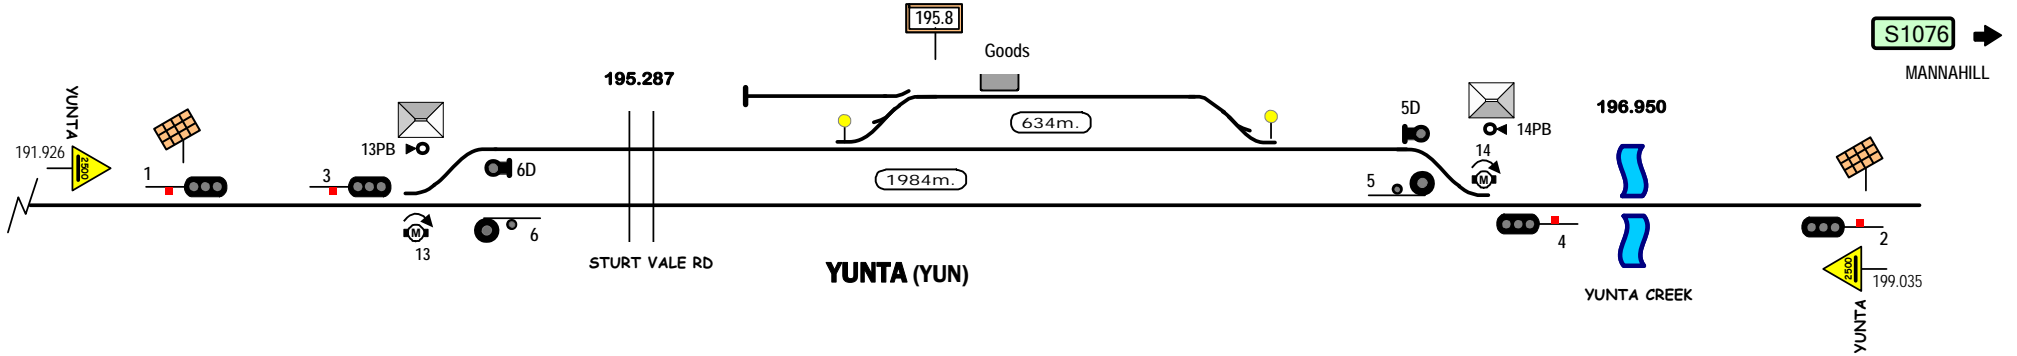

← S1074
HILLGRANGE

Signal Locations

Home Support

© 2009 G F Vincent

STANDARD GAUGE TRACK
PARATOO - YUNTA

S1075