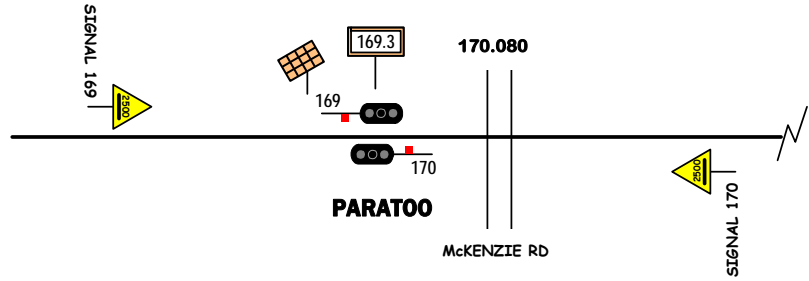

← S1074
HILLGRANGE

Signal Locations

Home Support

© 2009 G F Vincent

STANDARD GAUGE TRACK
PARATOO - YUNTA

S1075