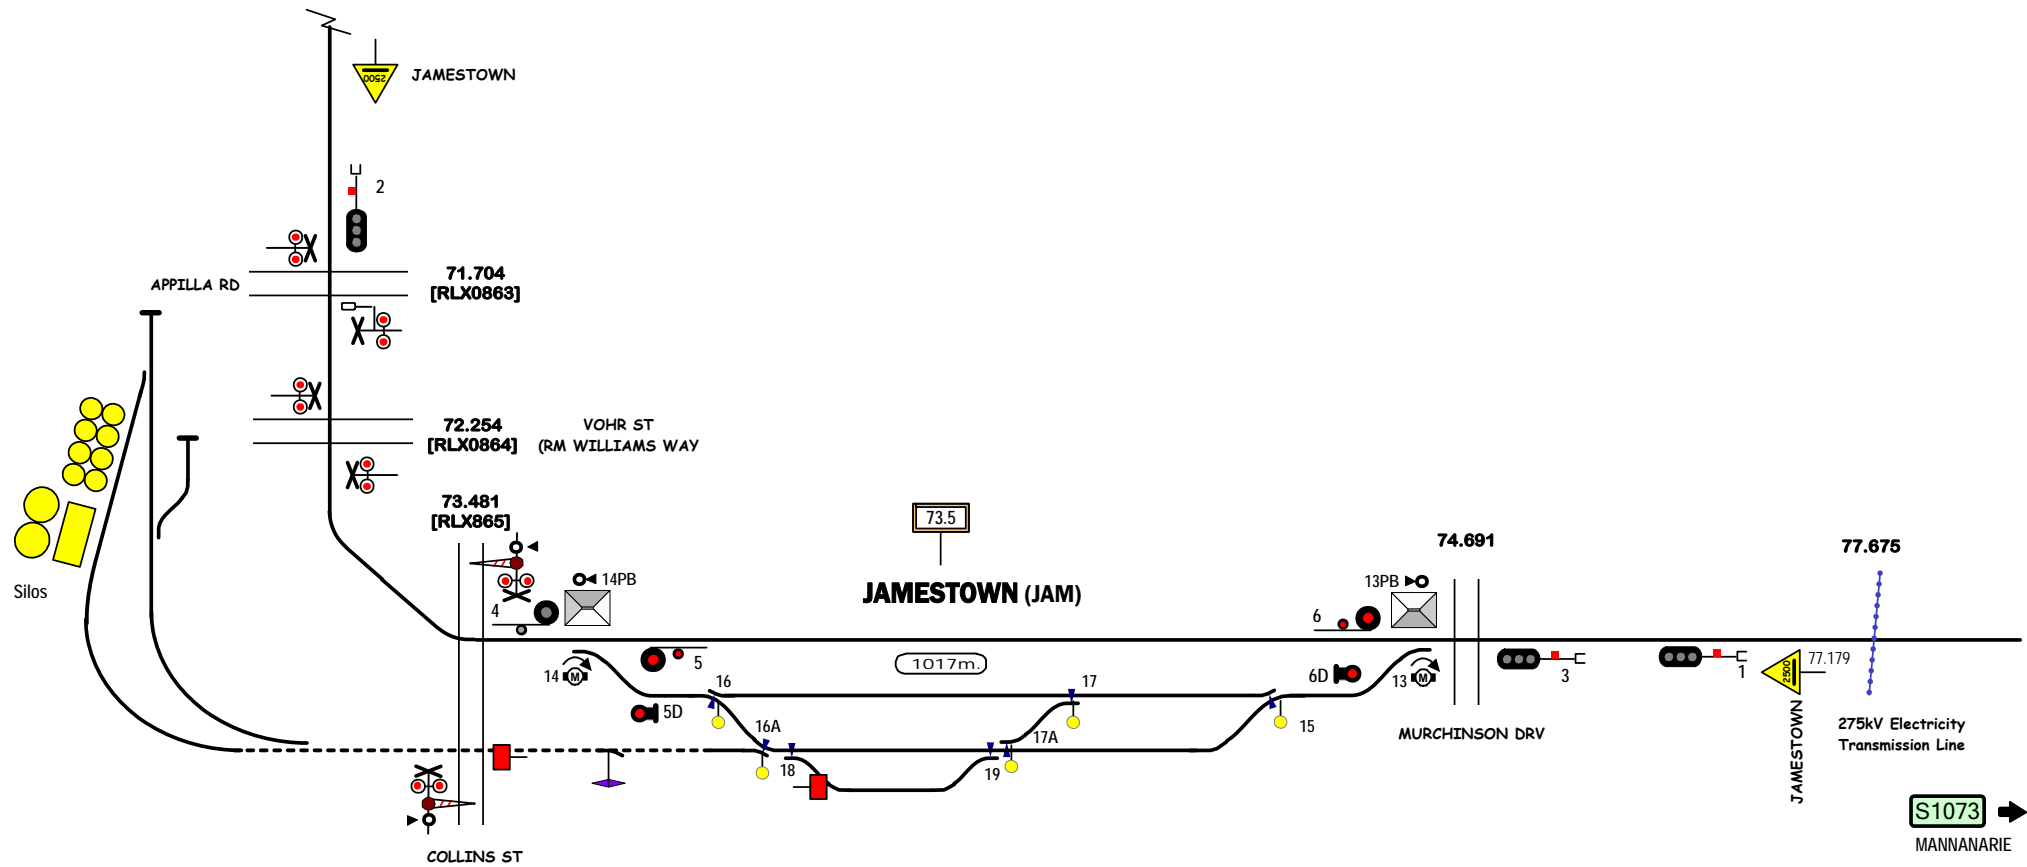

S1071 ←  
GLADSTONE

S1073 →  
MANNANARIE

Signal Locations

Home Support

© 2009 G F Vincent

STANDARD GAUGE TRACK  
CALTOWIE - JAMESTOWN

S1072