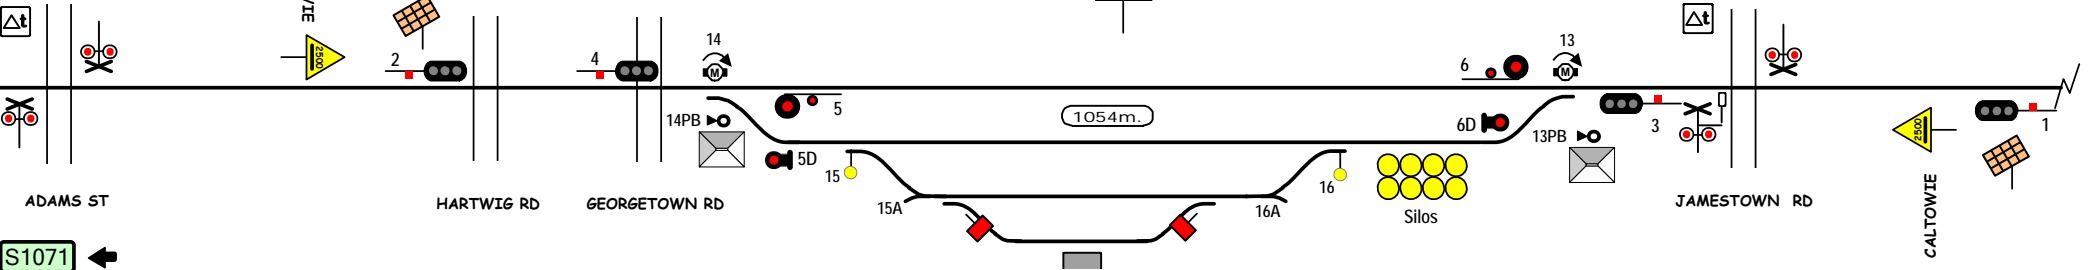

54.312
[RLX0849]

58.240

59.402

60.0

60.795
[RLX0854]

S1071 ←
GLADSTONE

CALTOWIE (CAL)

Signal Locations

Home Support

© 2009 G F Vincent

STANDARD GAUGE TRACK
CALTOWIE - JAMESTOWN

S1072