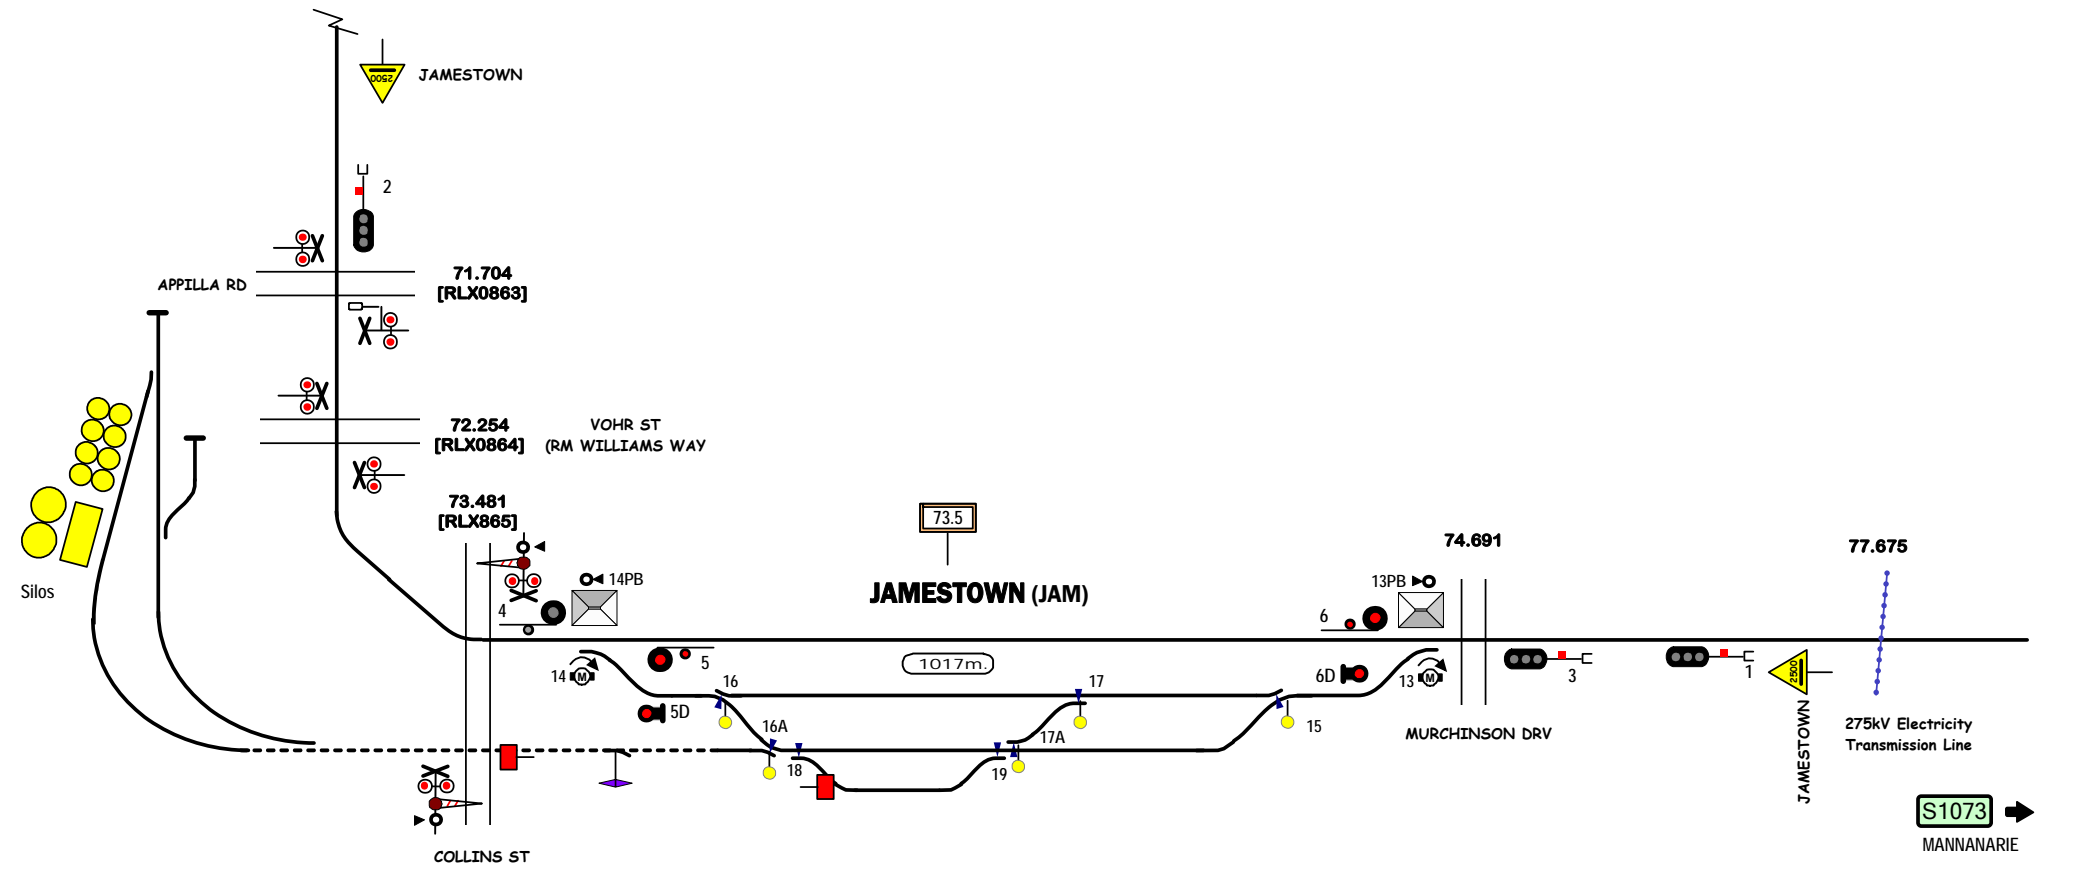

54.312
[RLX0849]

58.240

59.402

60.0

60.795
[RLX0854]

S1071 ←
GLADSTONE

CALTOWIE (CAL)

Signal Locations

Home Support

© 2009 G F Vincent

STANDARD GAUGE TRACK
CALTOWIE - JAMESTOWN

S1072